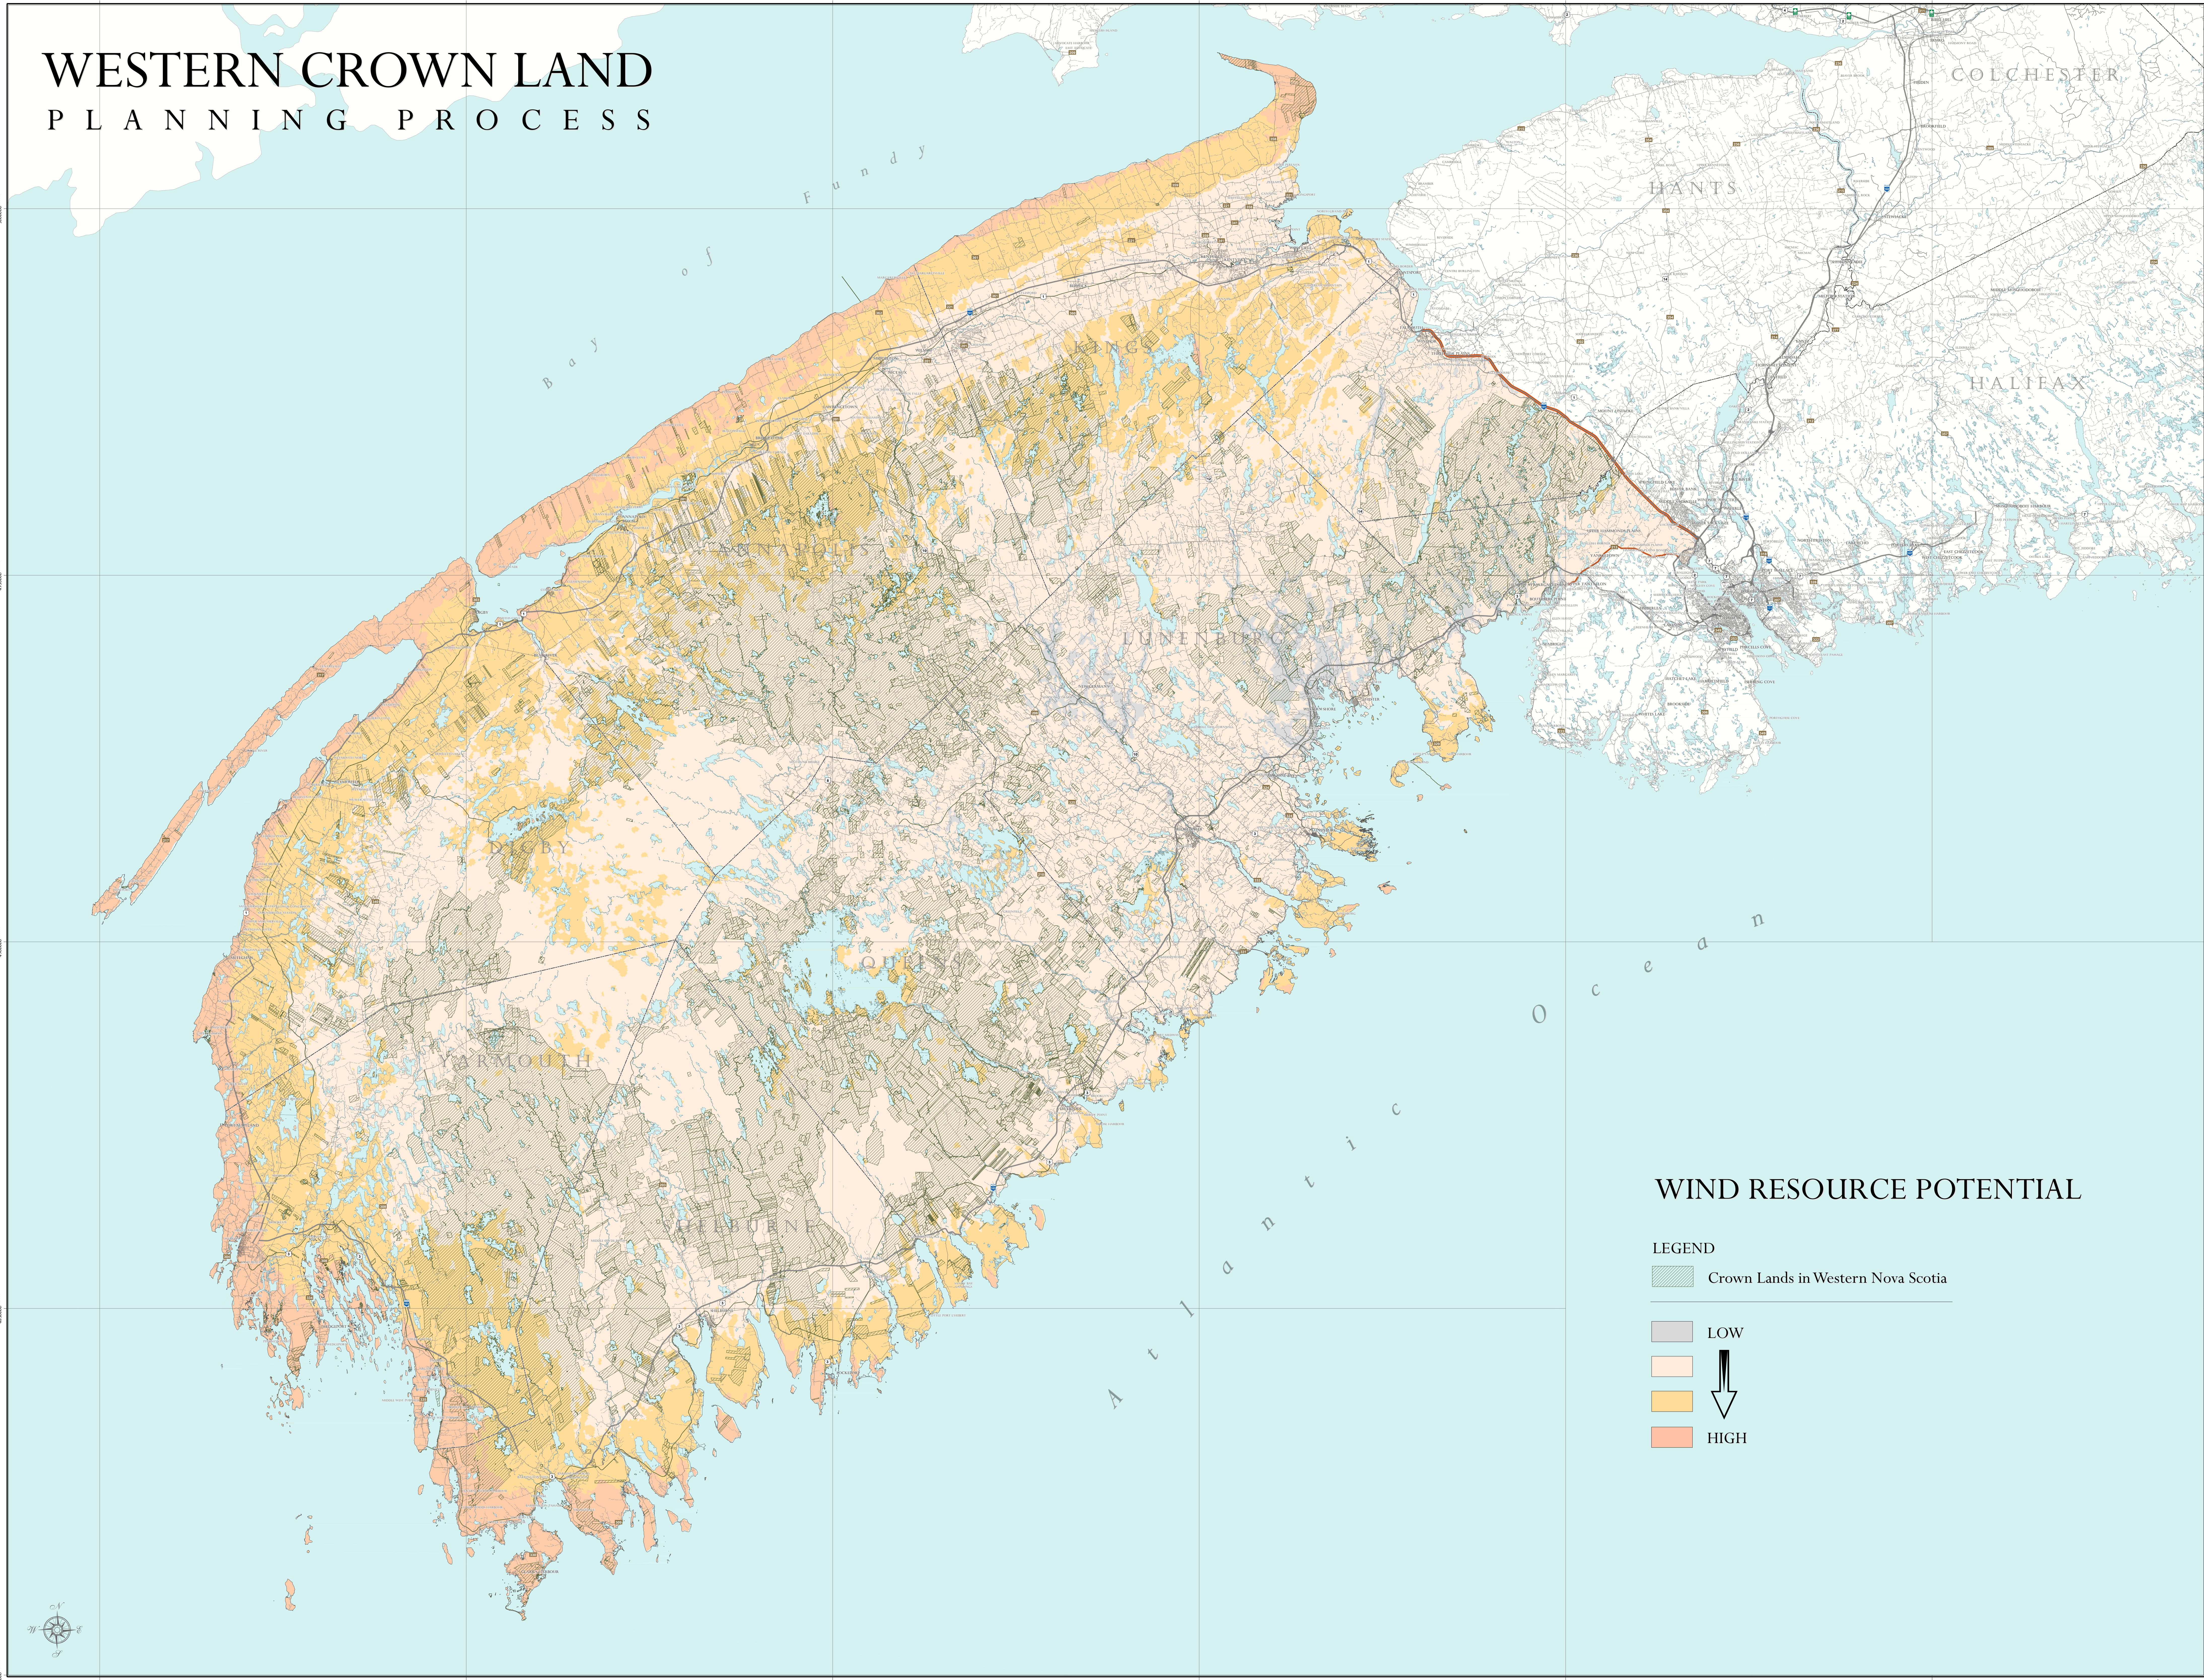

WESTERN CROWN LAND PLANNING PROCESS

WIND RESOURCE POTENTIAL

LEGEND

-  Crown Lands in Western Nova Scotia
-  LOW
-  
-  HIGH