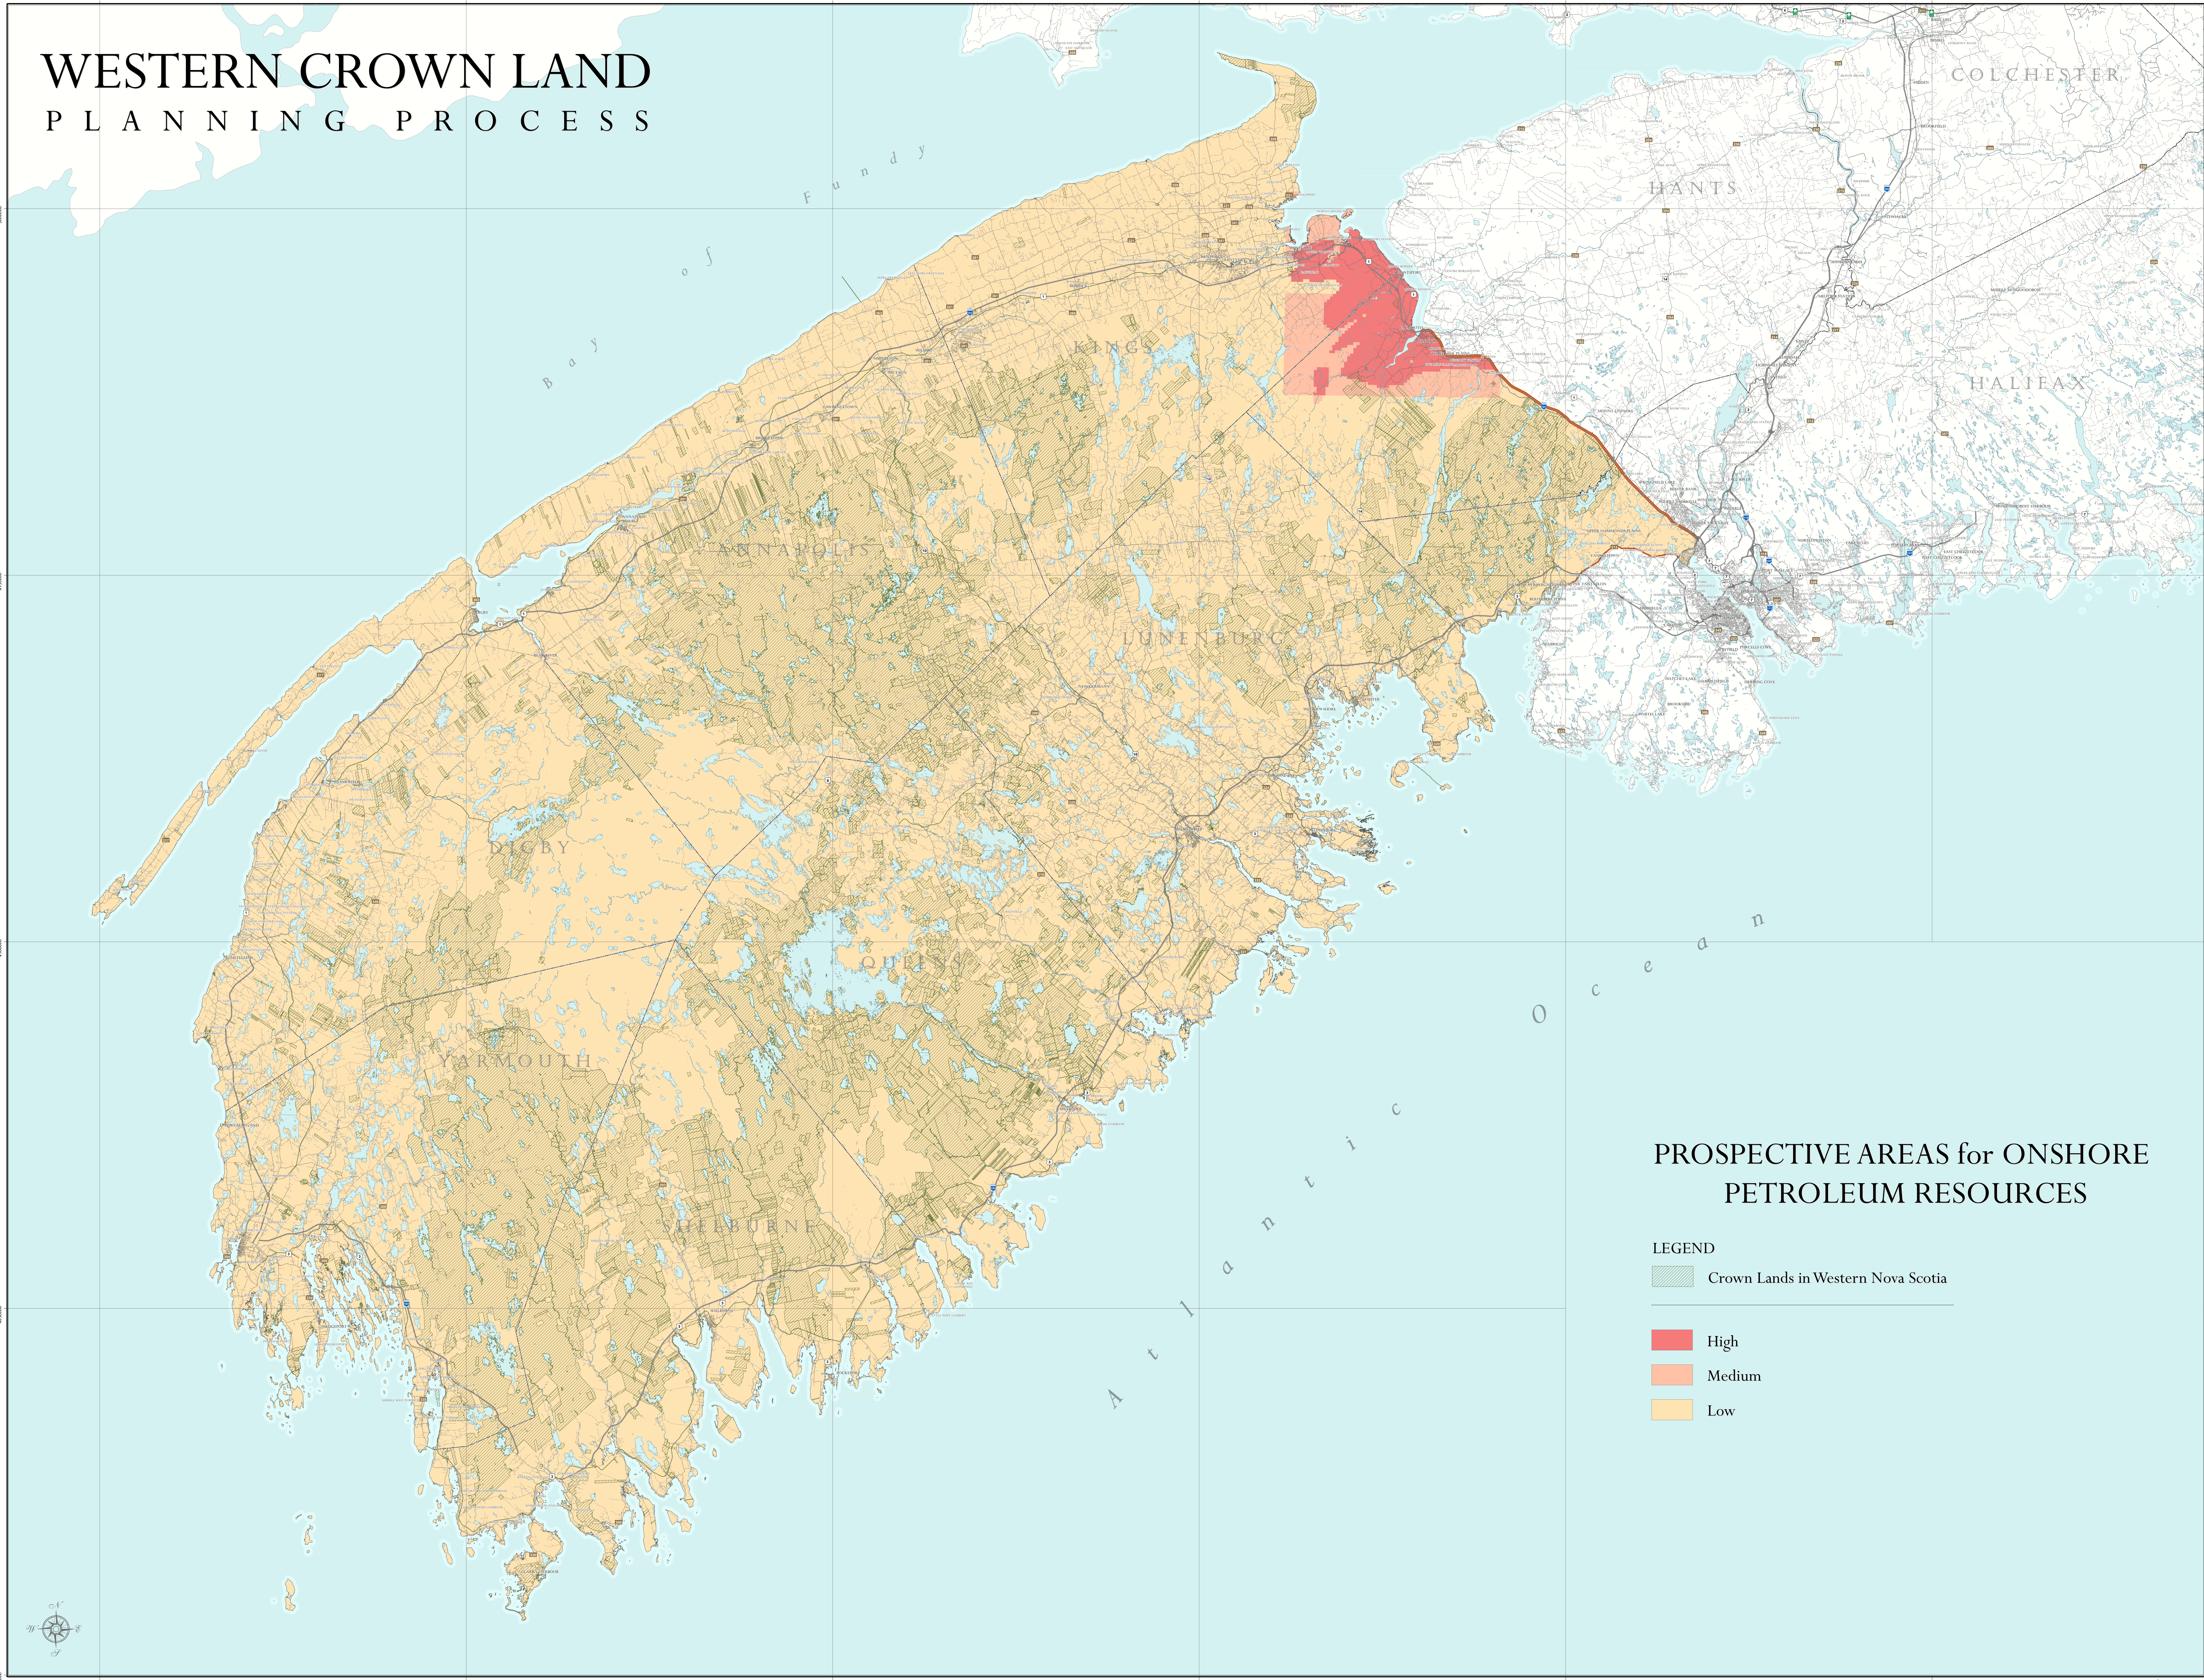

# WESTERN CROWN LAND PLANNING PROCESS

## PROSPECTIVE AREAS for ONSHORE PETROLEUM RESOURCES

### LEGEND

-  Crown Lands in Western Nova Scotia
-  High
-  Medium
-  Low