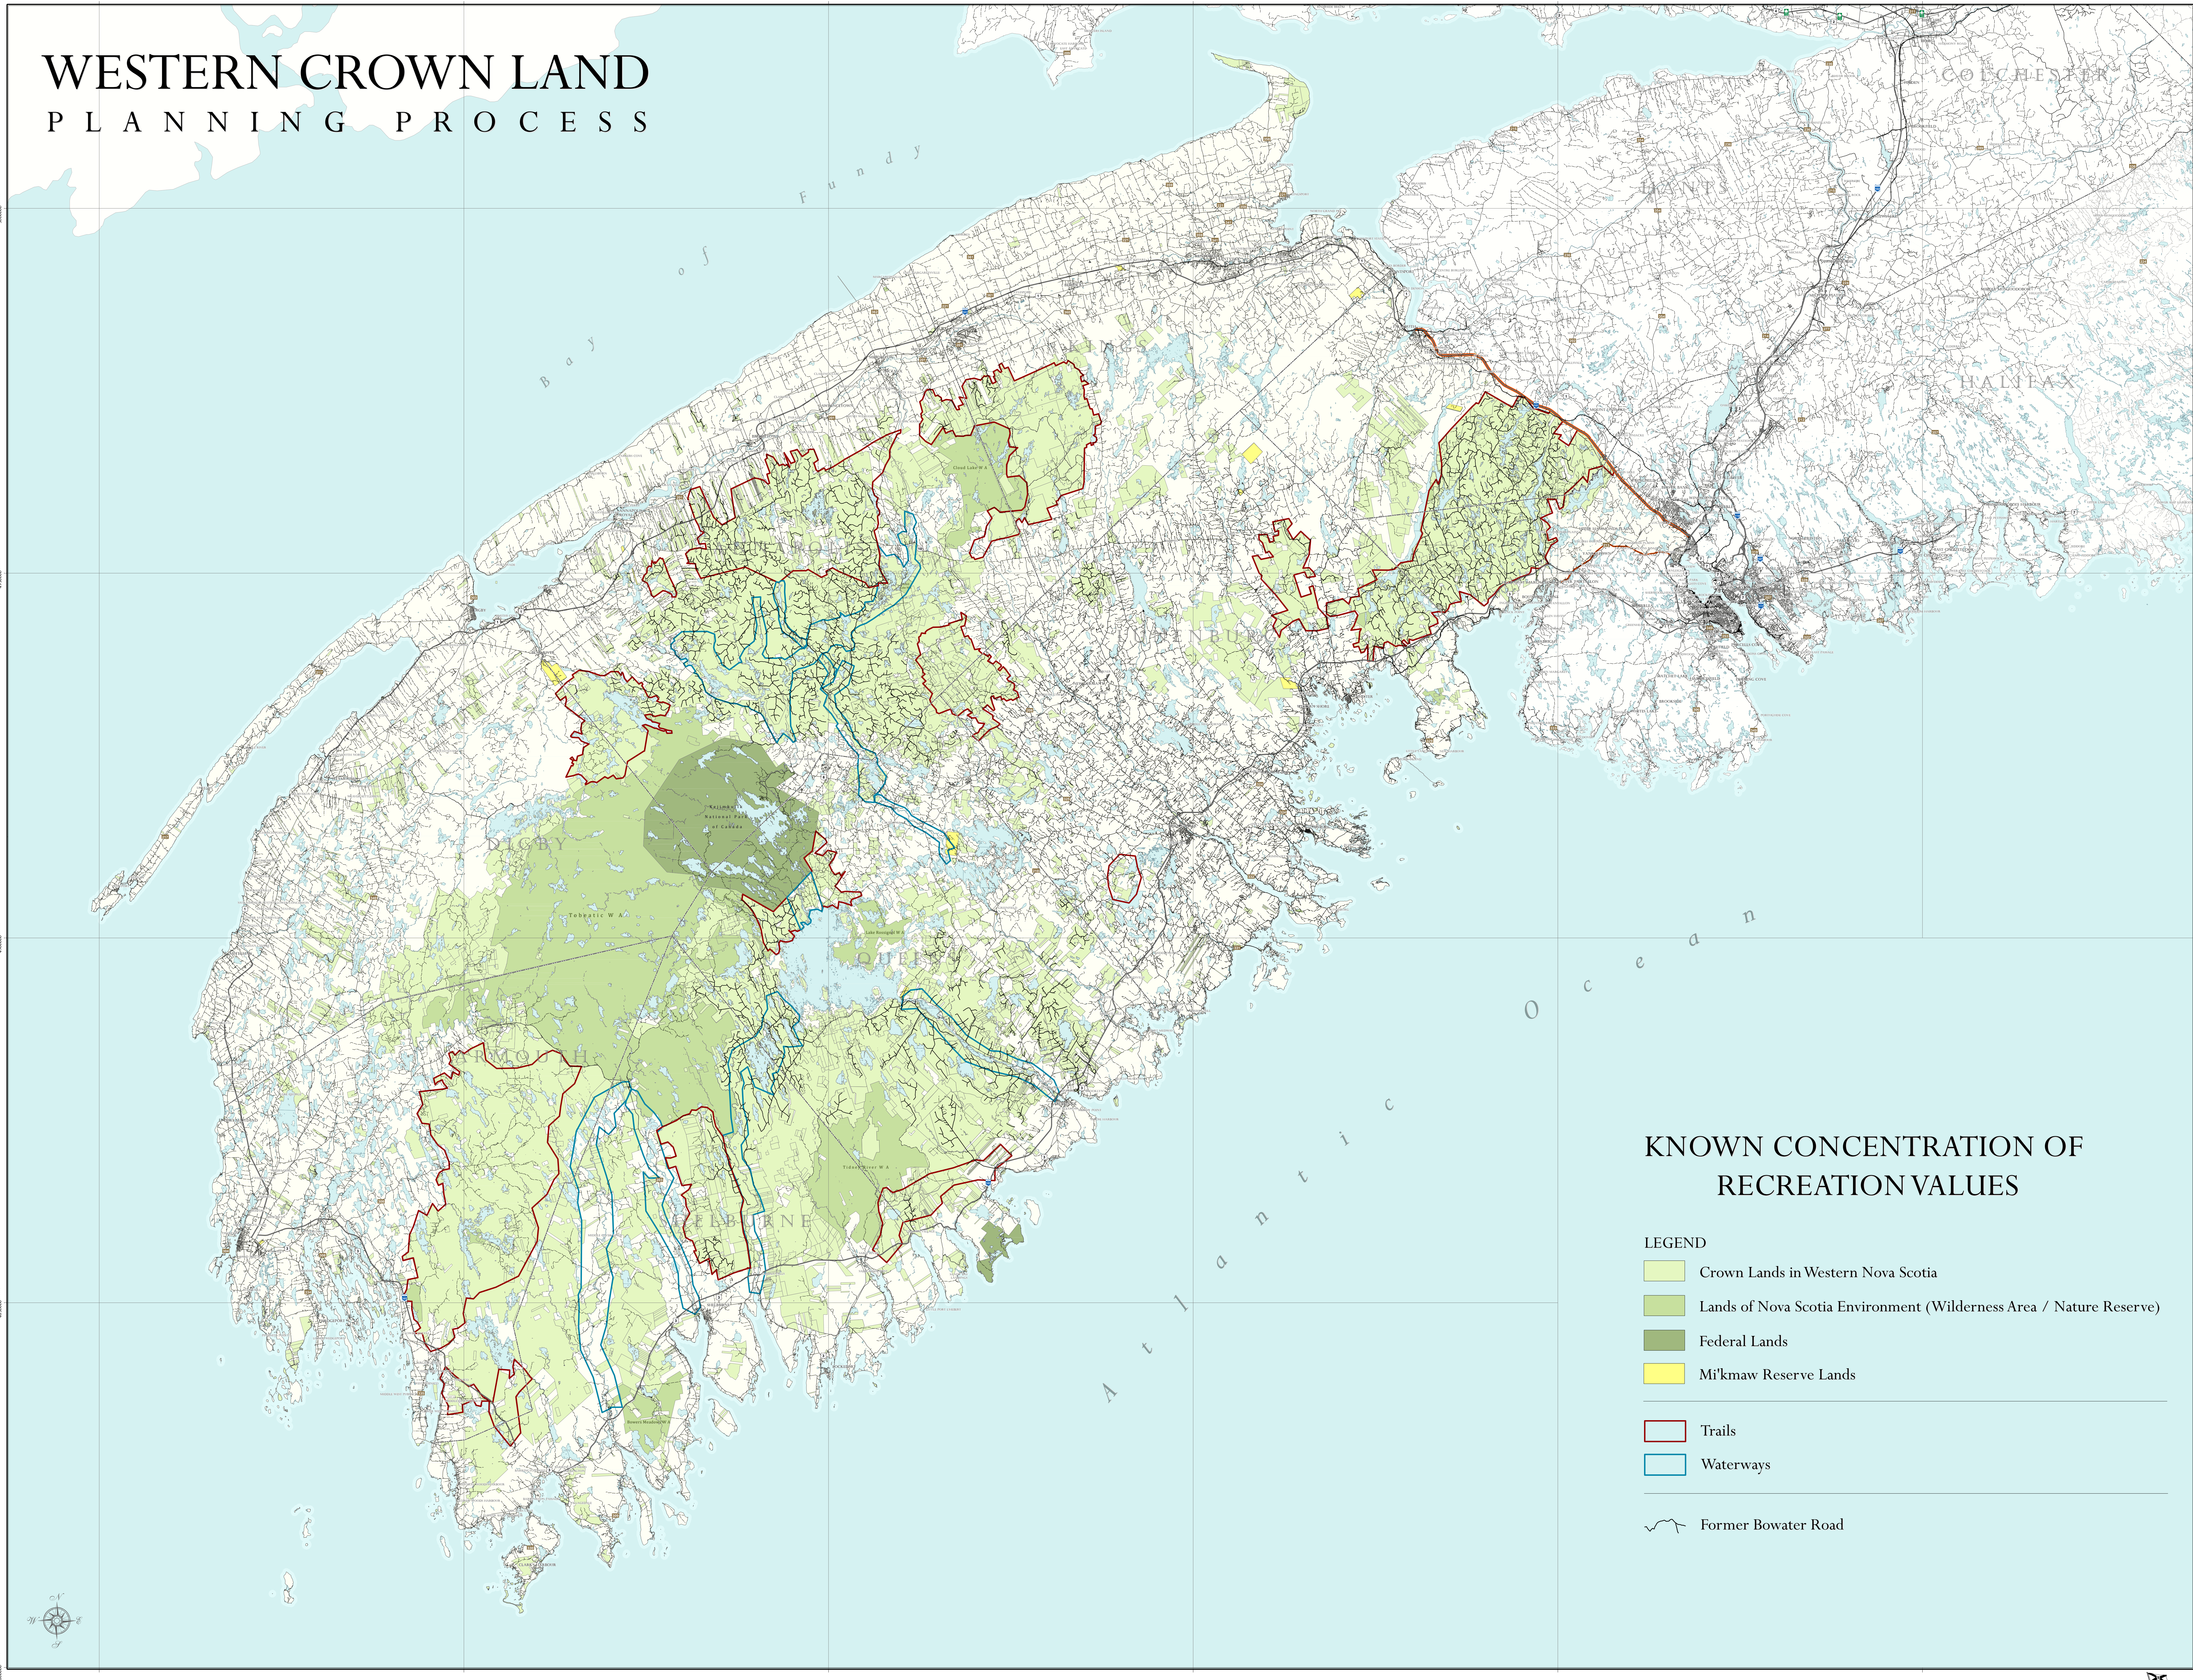

WESTERN CROWN LAND PLANNING PROCESS

KNOWN CONCENTRATION OF RECREATION VALUES

LEGEND

-  Crown Lands in Western Nova Scotia
-  Lands of Nova Scotia Environment (Wilderness Area / Nature Reserve)
-  Federal Lands
-  Mi'kmaw Reserve Lands
-  Trails
-  Waterways
-  Former Bowater Road