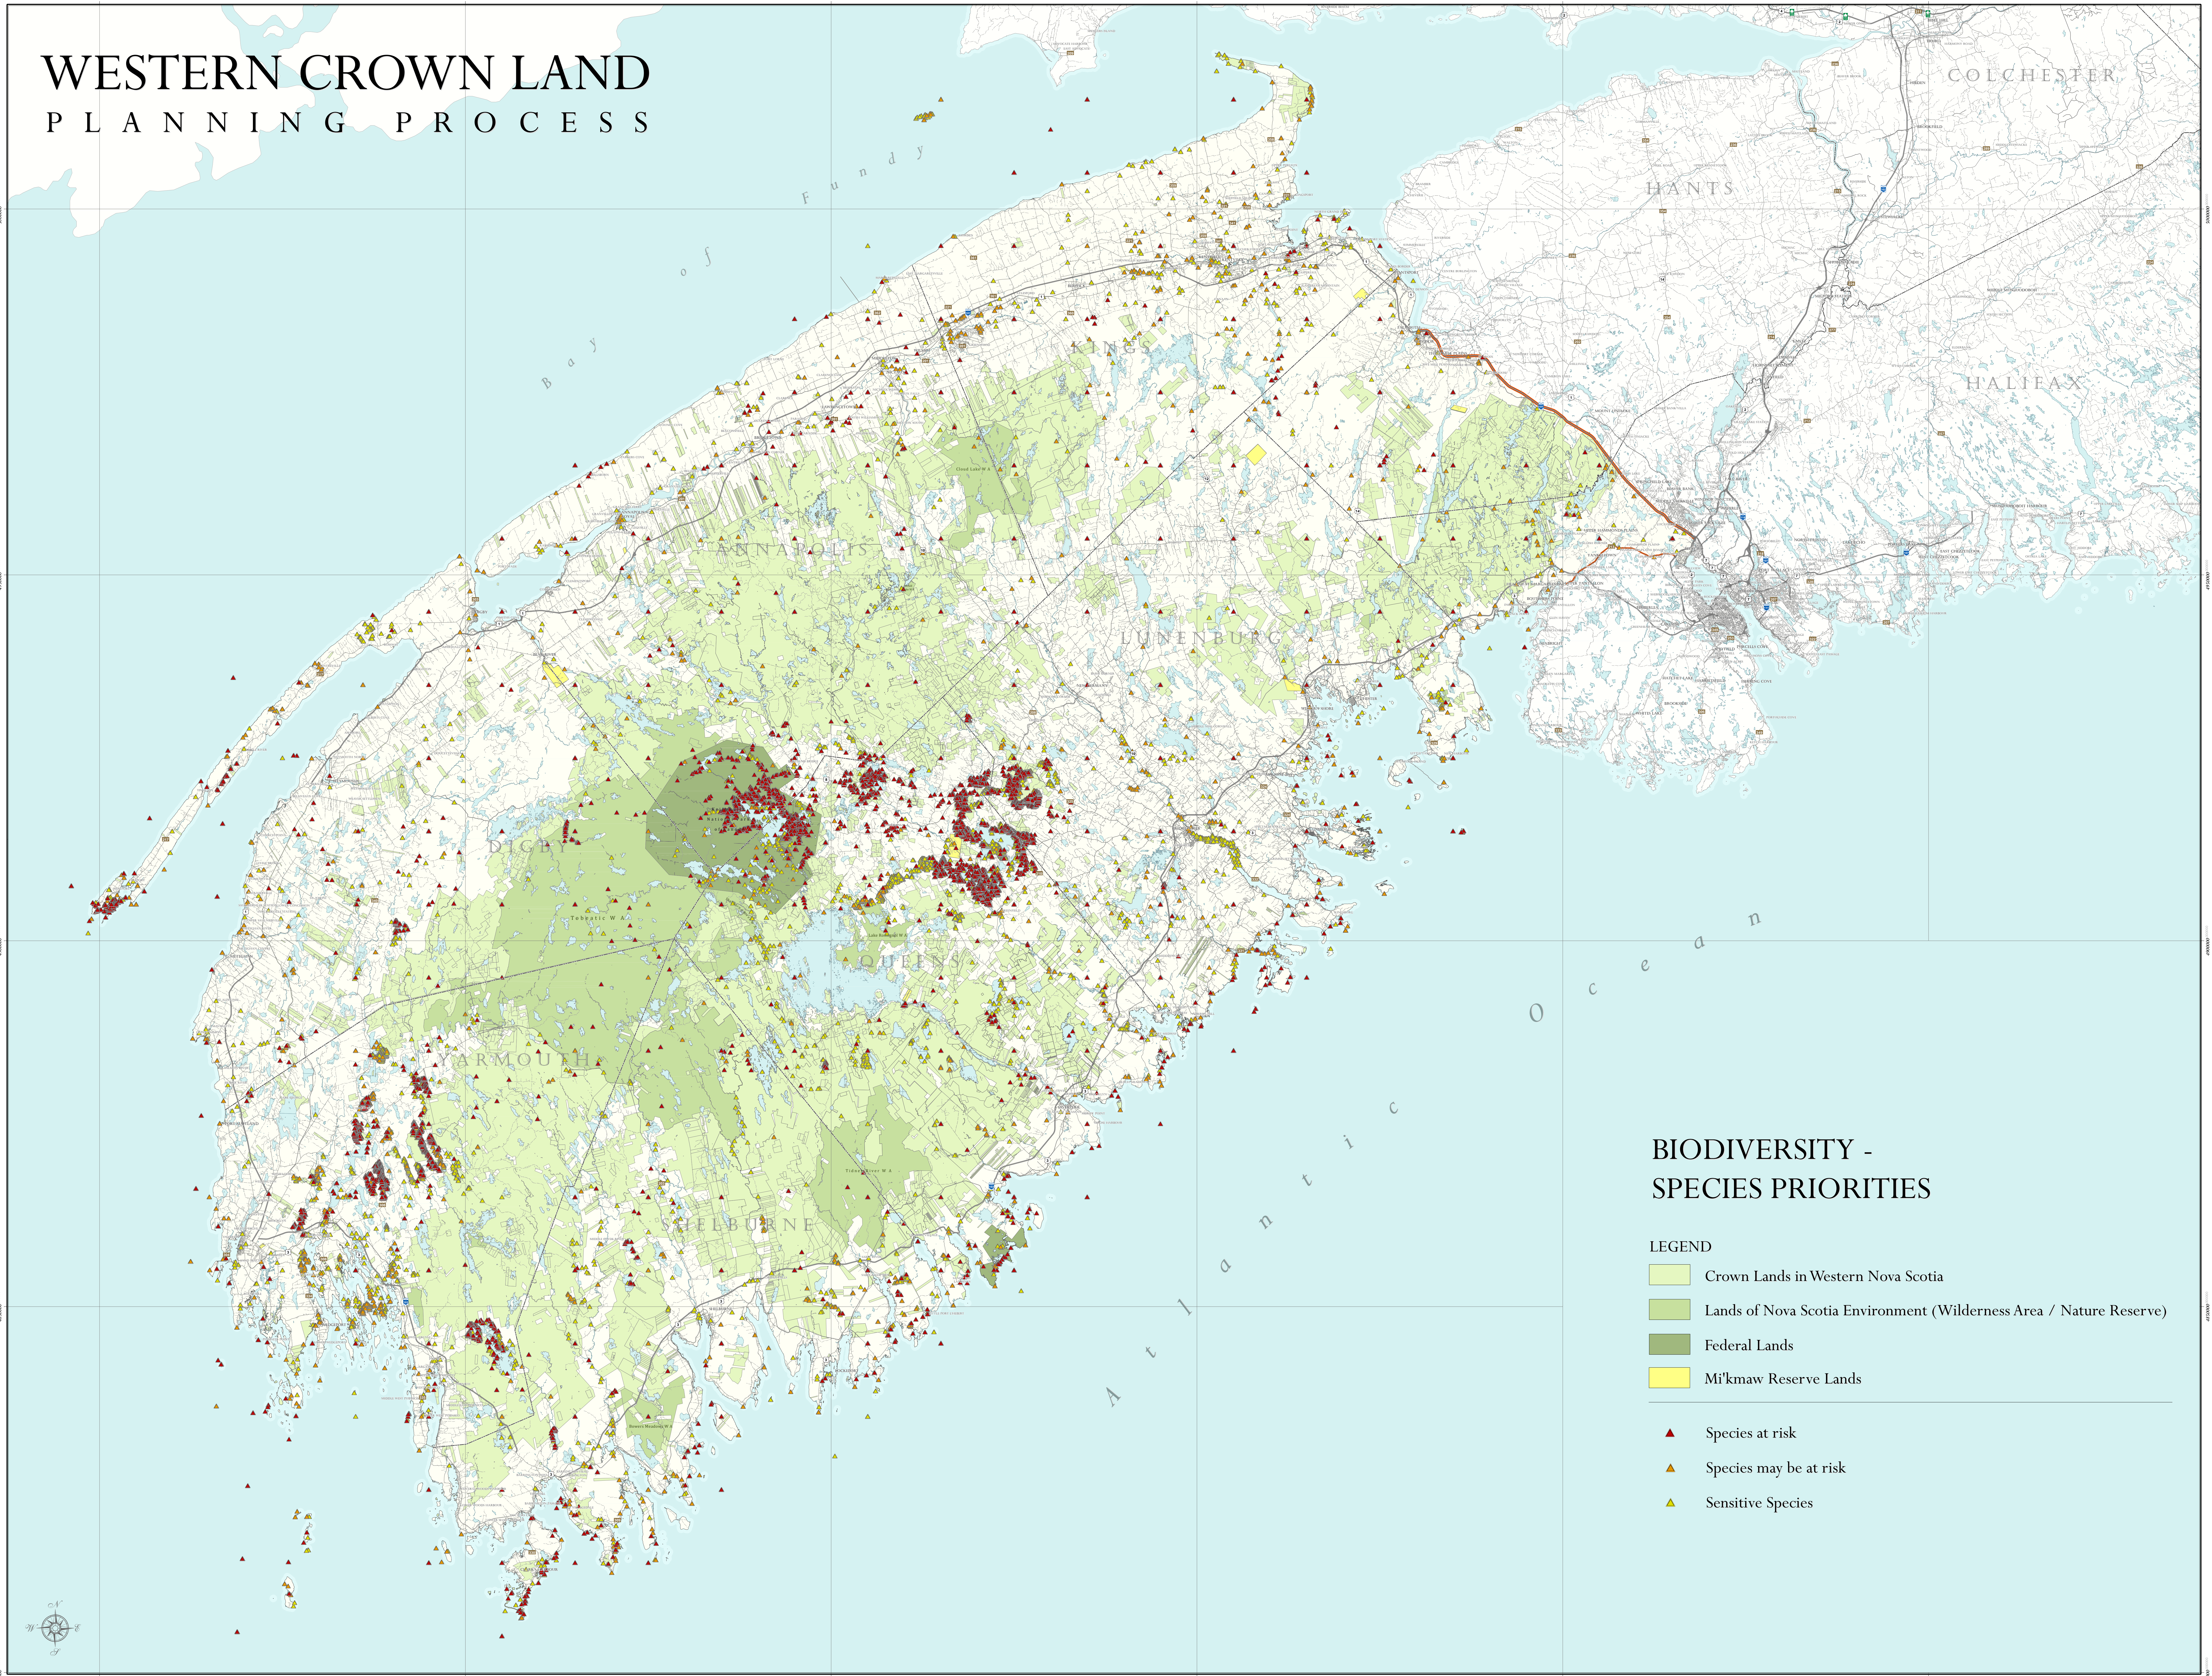

WESTERN CROWN LAND PLANNING PROCESS

BIODIVERSITY - SPECIES PRIORITIES

- LEGEND
- Crown Lands in Western Nova Scotia
 - Lands of Nova Scotia Environment (Wilderness Area / Nature Reserve)
 - Federal Lands
 - Mi'kmaw Reserve Lands
 - Species at risk
 - Species may be at risk
 - Sensitive Species