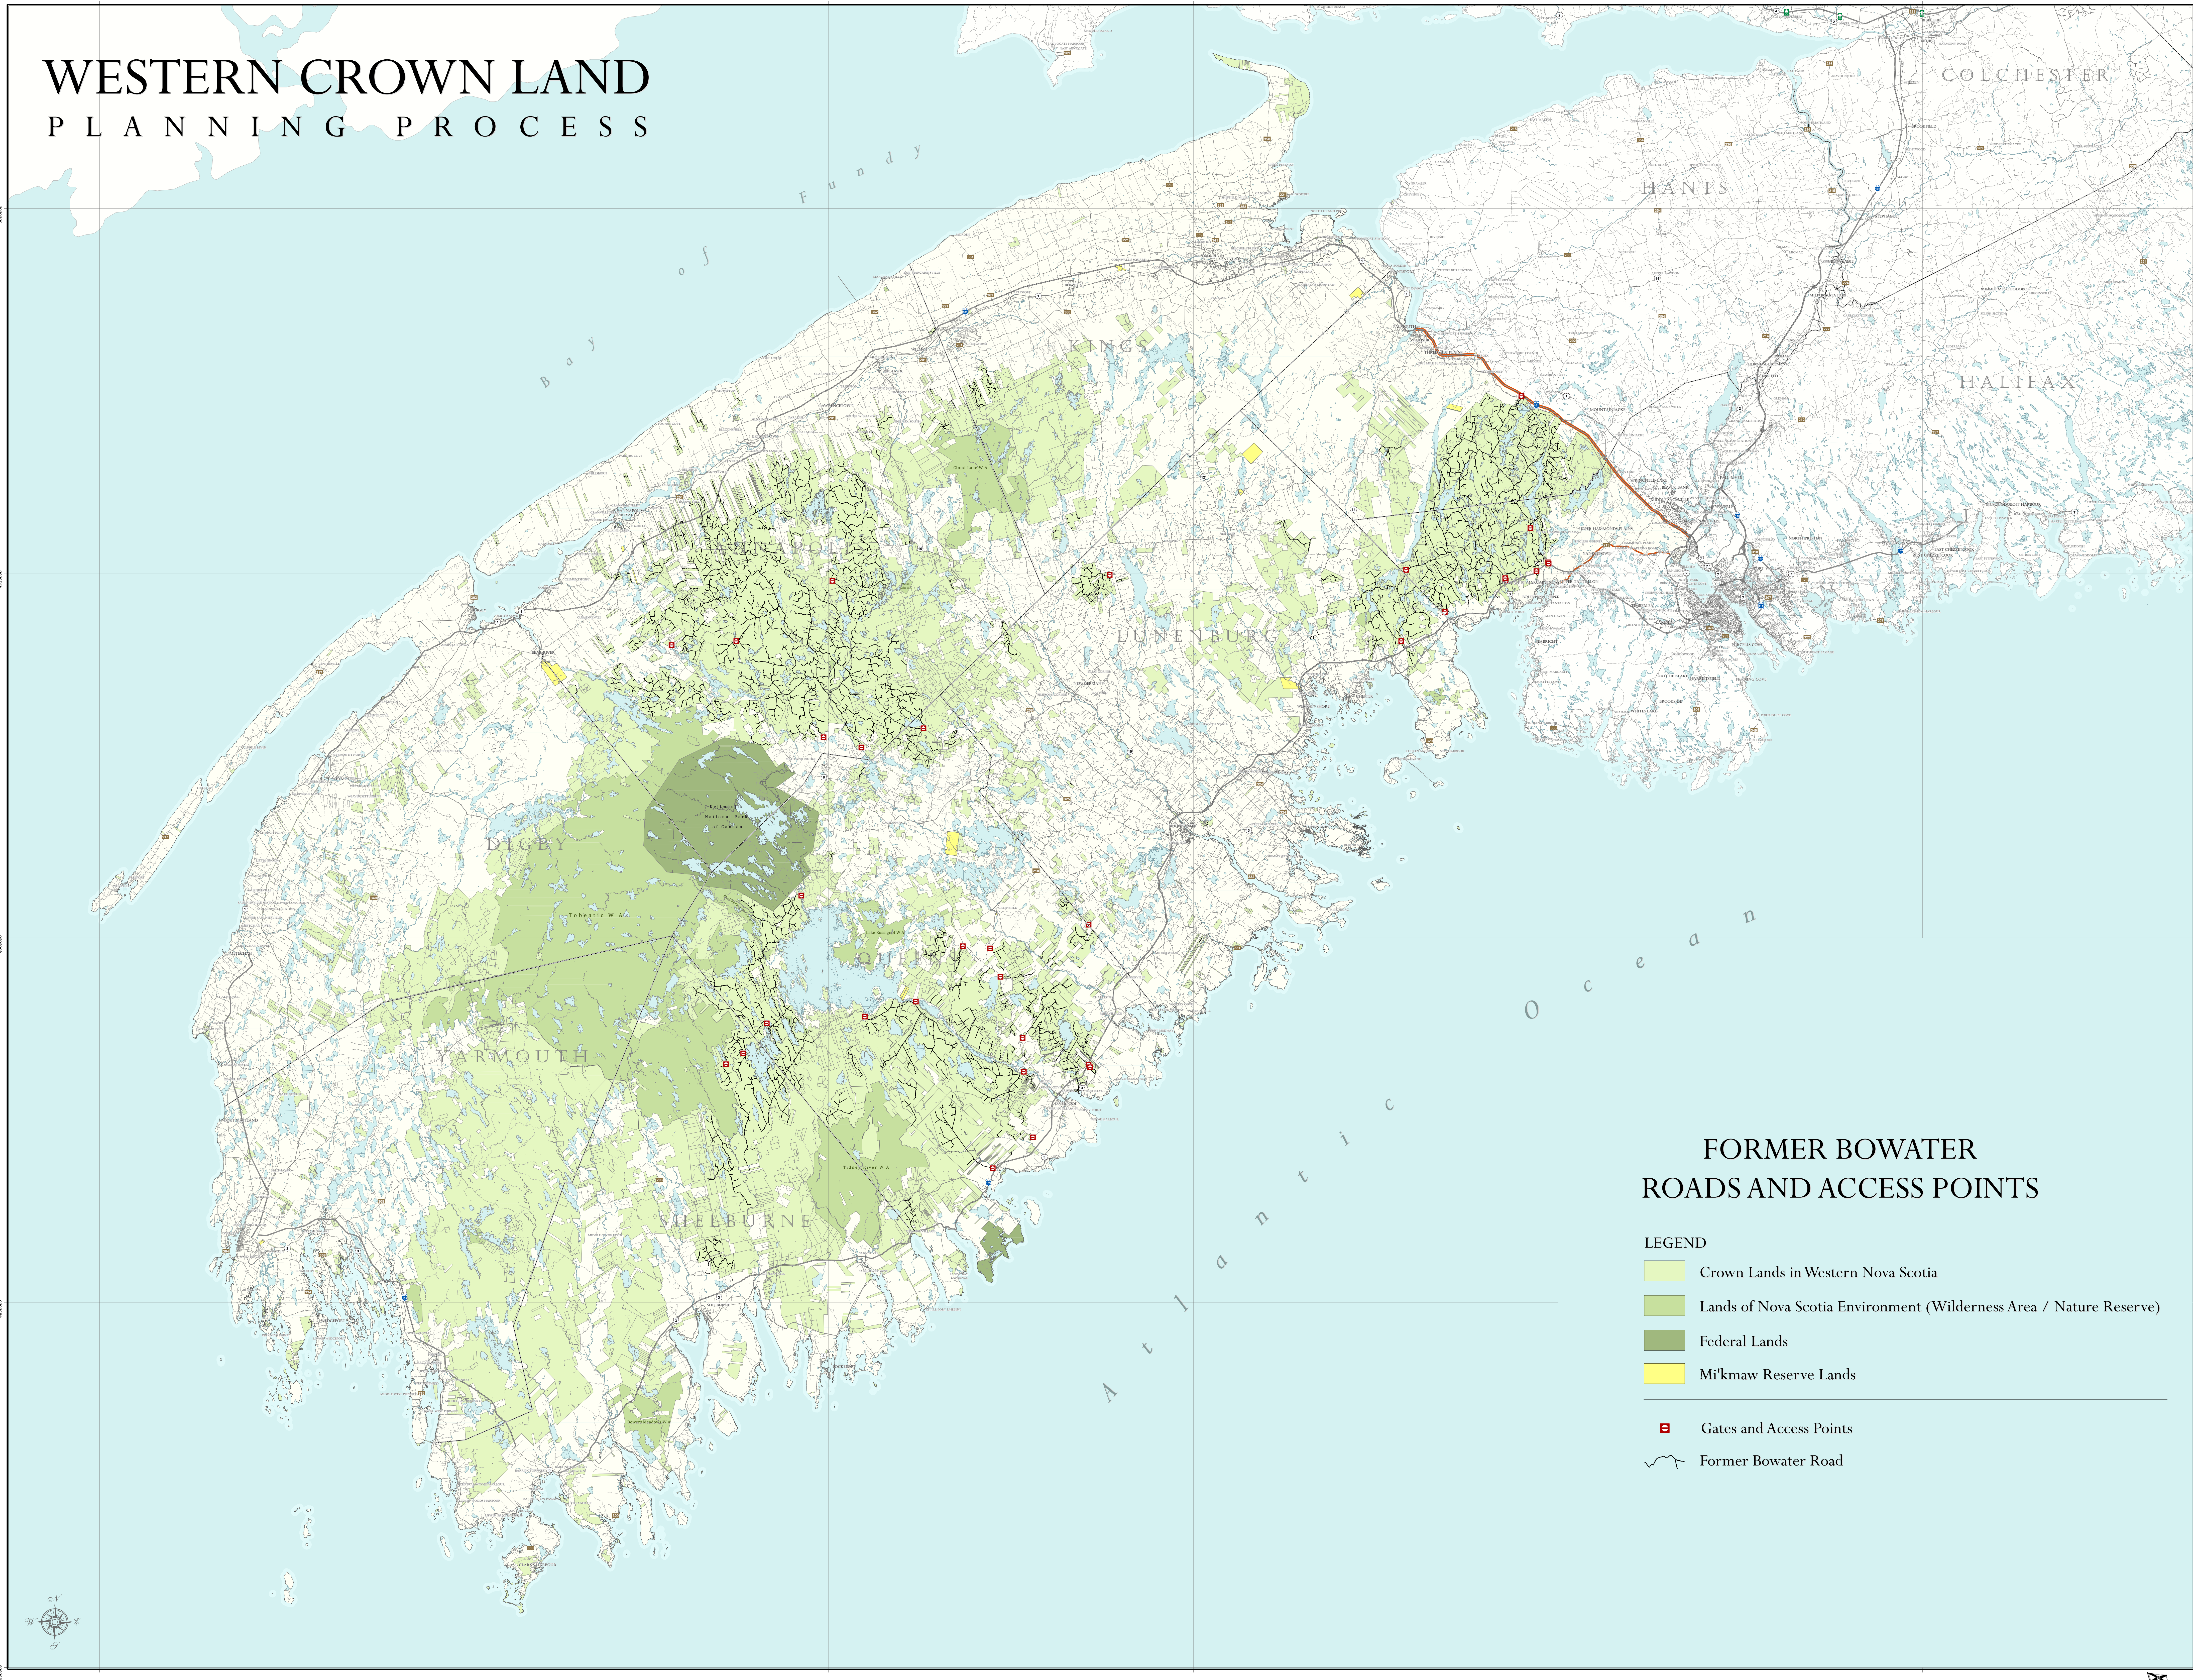

WESTERN CROWN LAND PLANNING PROCESS

FORMER BOWATER ROADS AND ACCESS POINTS

LEGEND

-  Crown Lands in Western Nova Scotia
-  Lands of Nova Scotia Environment (Wilderness Area / Nature Reserve)
-  Federal Lands
-  Mi'kmaw Reserve Lands
-  Gates and Access Points
-  Former Bowater Road