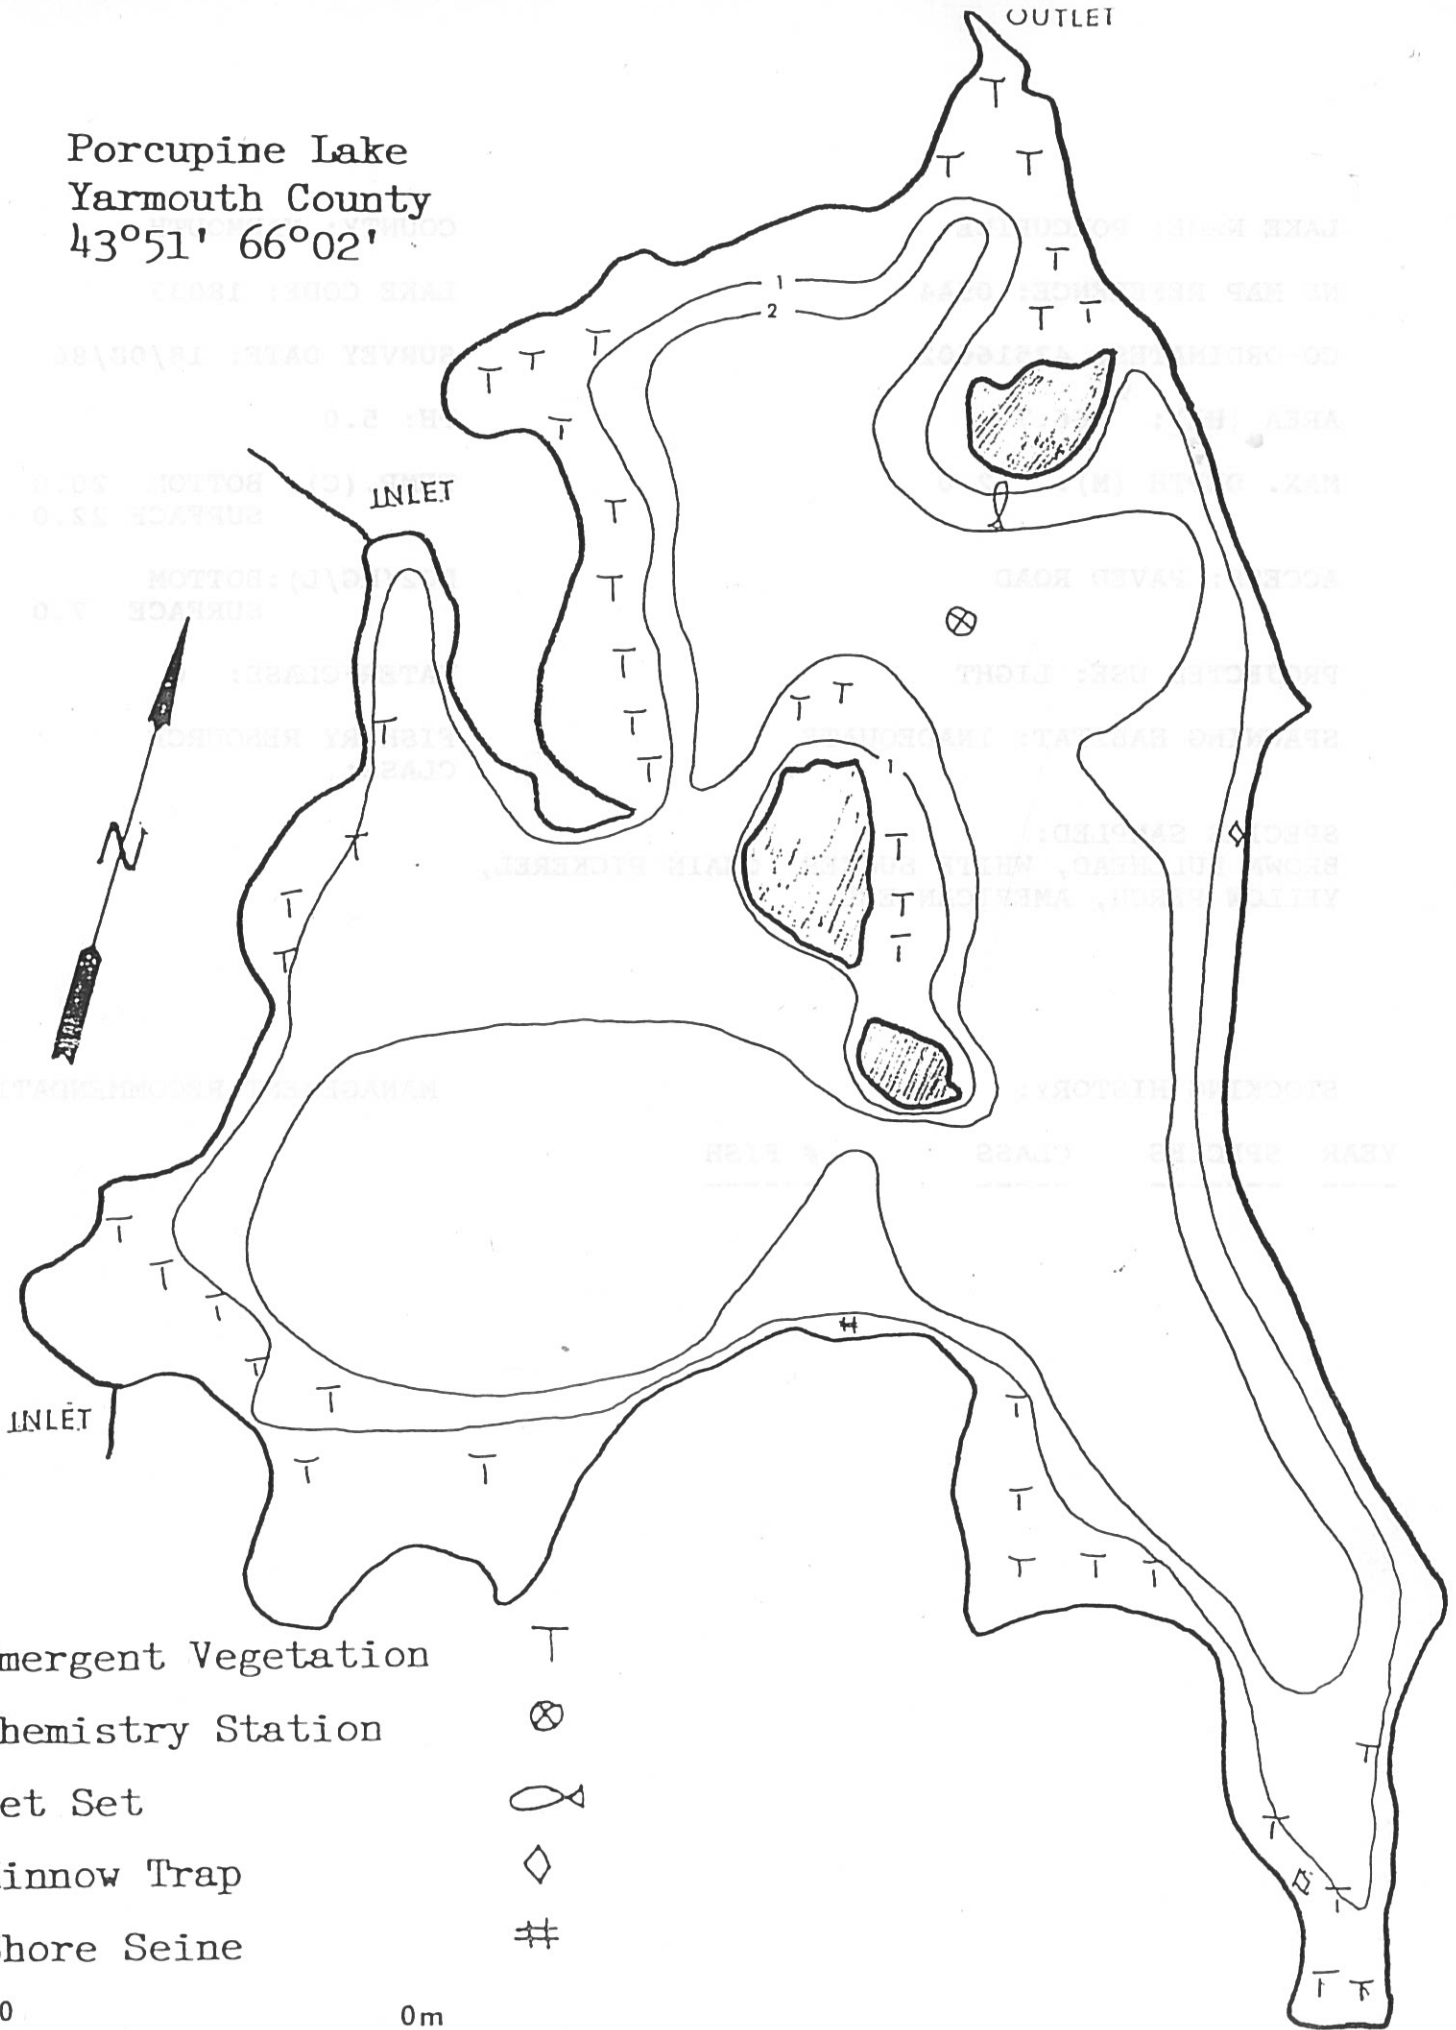

Porcupine Lake
 Yarmouth County
 43°51' 66°02'

- Emergent Vegetation T
- Chemistry Station ⊗
- Net Set 
- Minnow Trap ◇
- Shore Seine #

300 0m