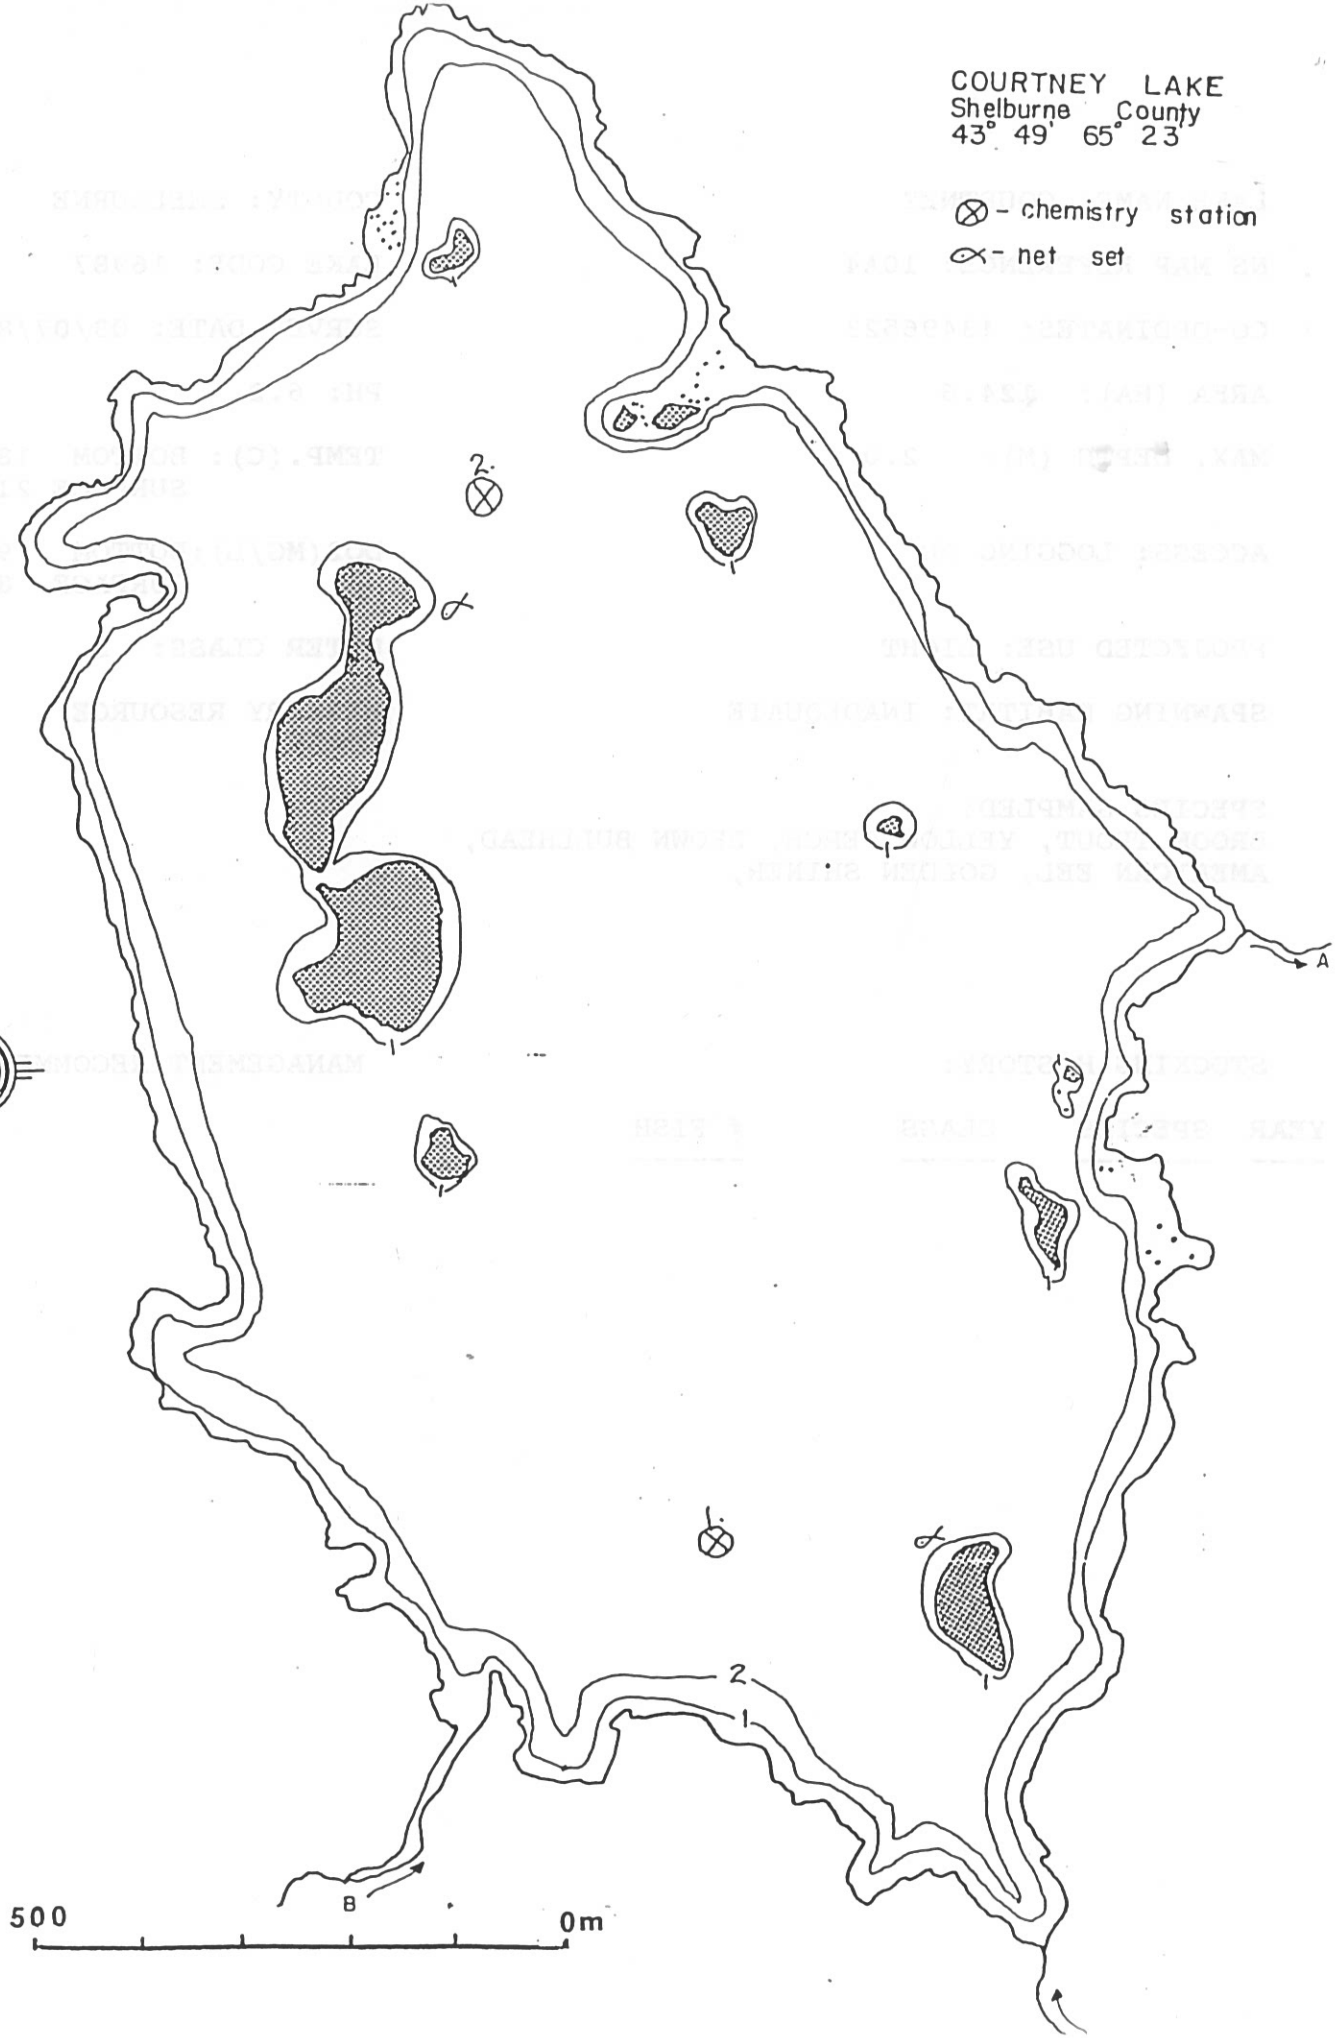

COURTNEY LAKE  
Shelburne County  
43° 49' 65" 23

⊗ - chemistry station  
⊗ - net set

500 0m