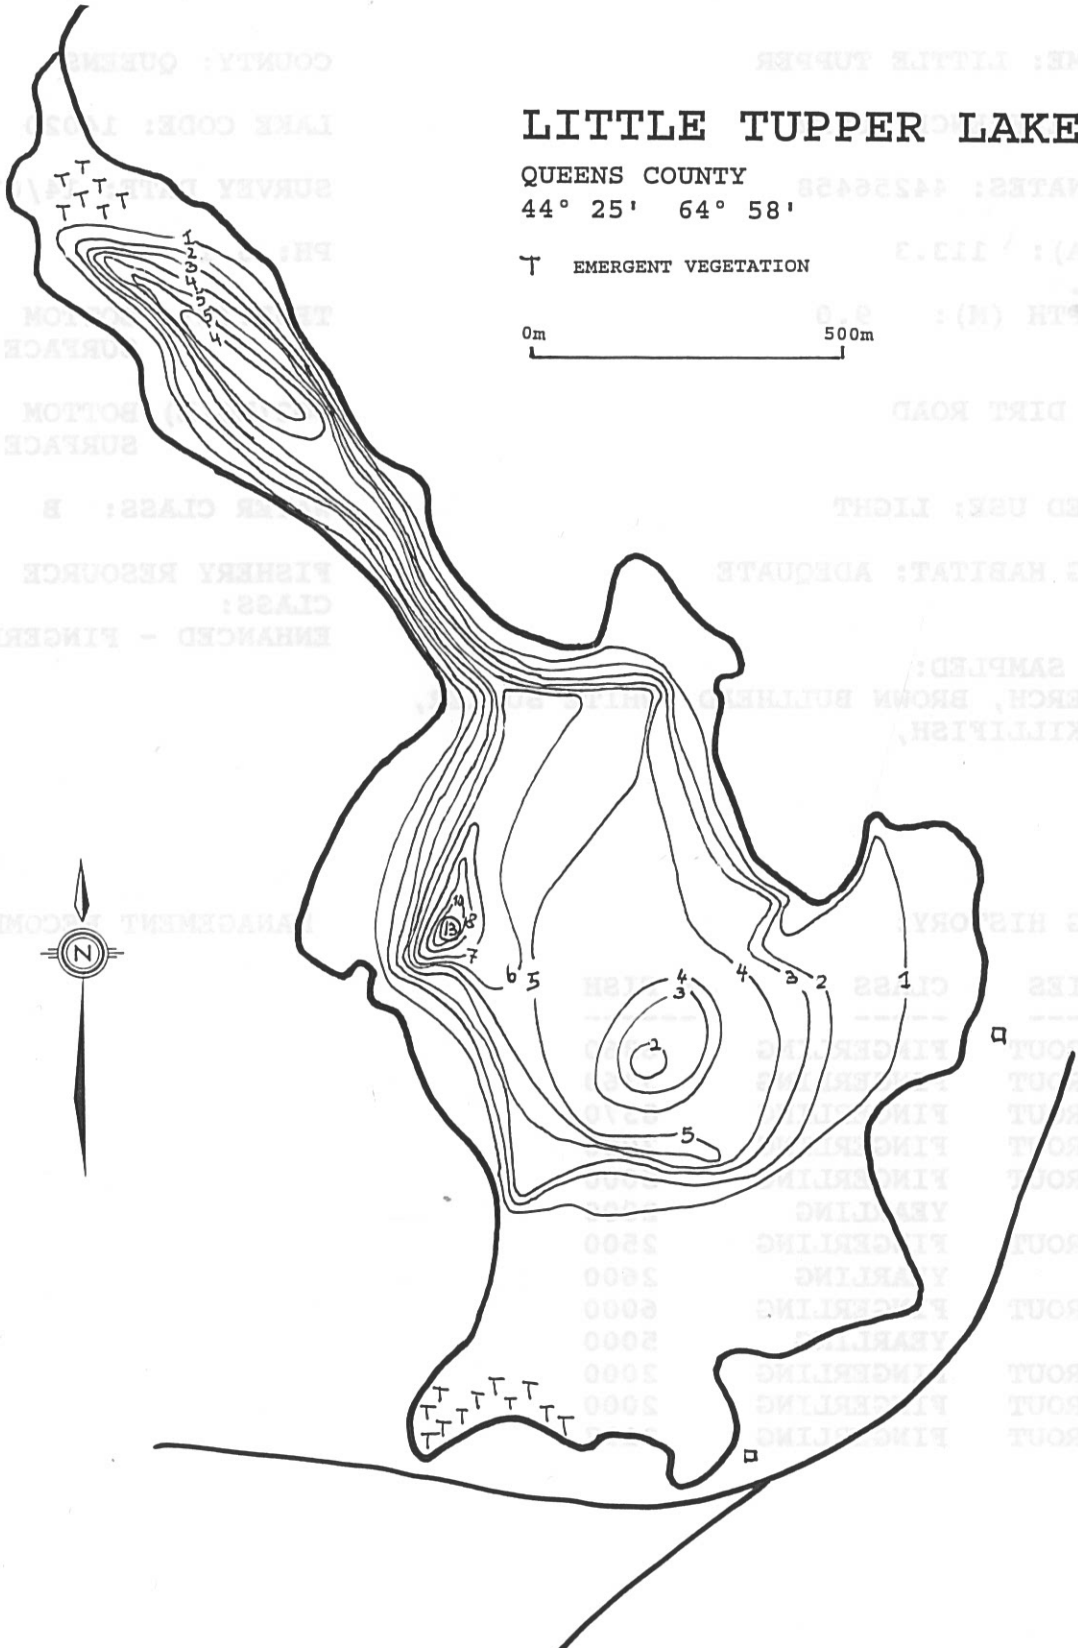

OUTLET TO
TUPPER LAKE

LITTLE TUPPER LAKE

QUEENS COUNTY

44° 25' 64° 58'

T EMERGENT VEGETATION

0m 500m

ROAD TO NORTH
BROOKFIELD