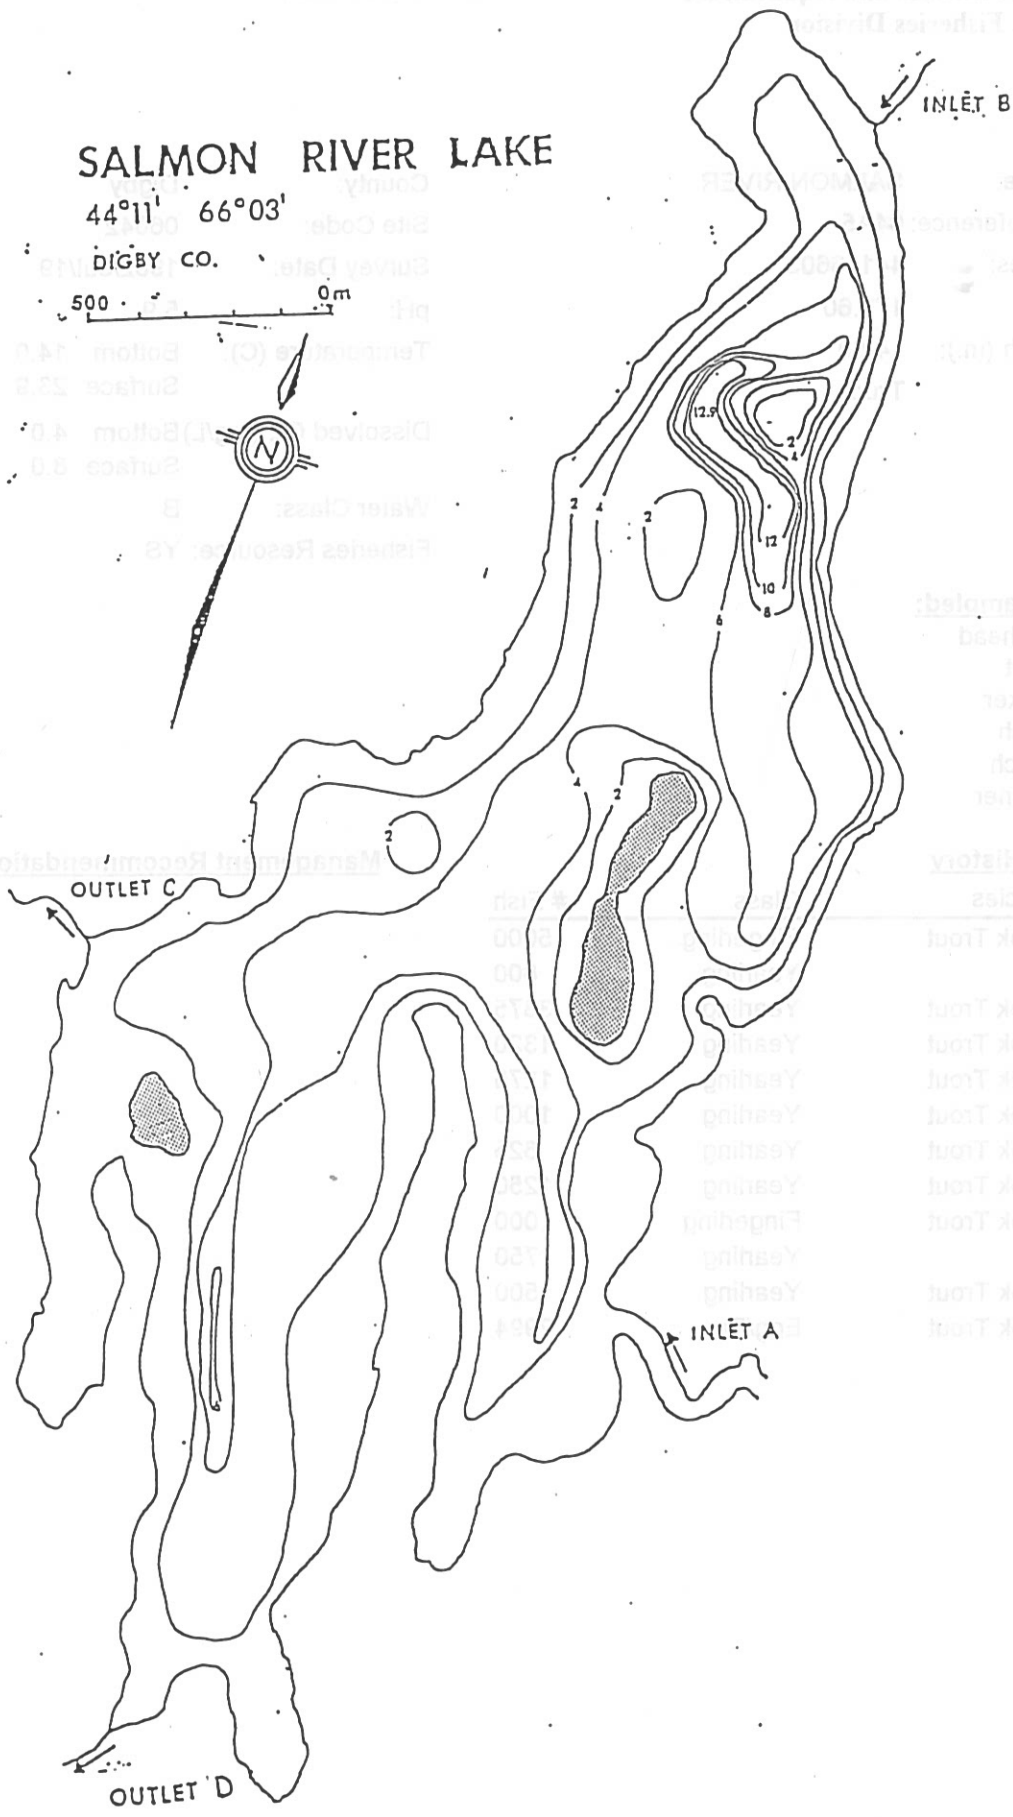

SALMON RIVER LAKE

44°11' 66°03'

DIGBY CO.

Lake Name:
NS Map Reference:
Coordinates:
Area (ha):
Max. Depth (m):
Address:

Species Sampled:
Brown Bullhead
Brook Trout
White Sucker
White Perch
Yellow Perch
Golden Shiner

Stocking History

Year	Species
1999	Brook Trout
1998	Brook Trout
1996	Brook Trout
1995	Brook Trout
1994	Brook Trout
1993	Brook Trout
1991	Brook Trout
1990	Brook Trout
1989	Brook Trout
1978	Brook Trout