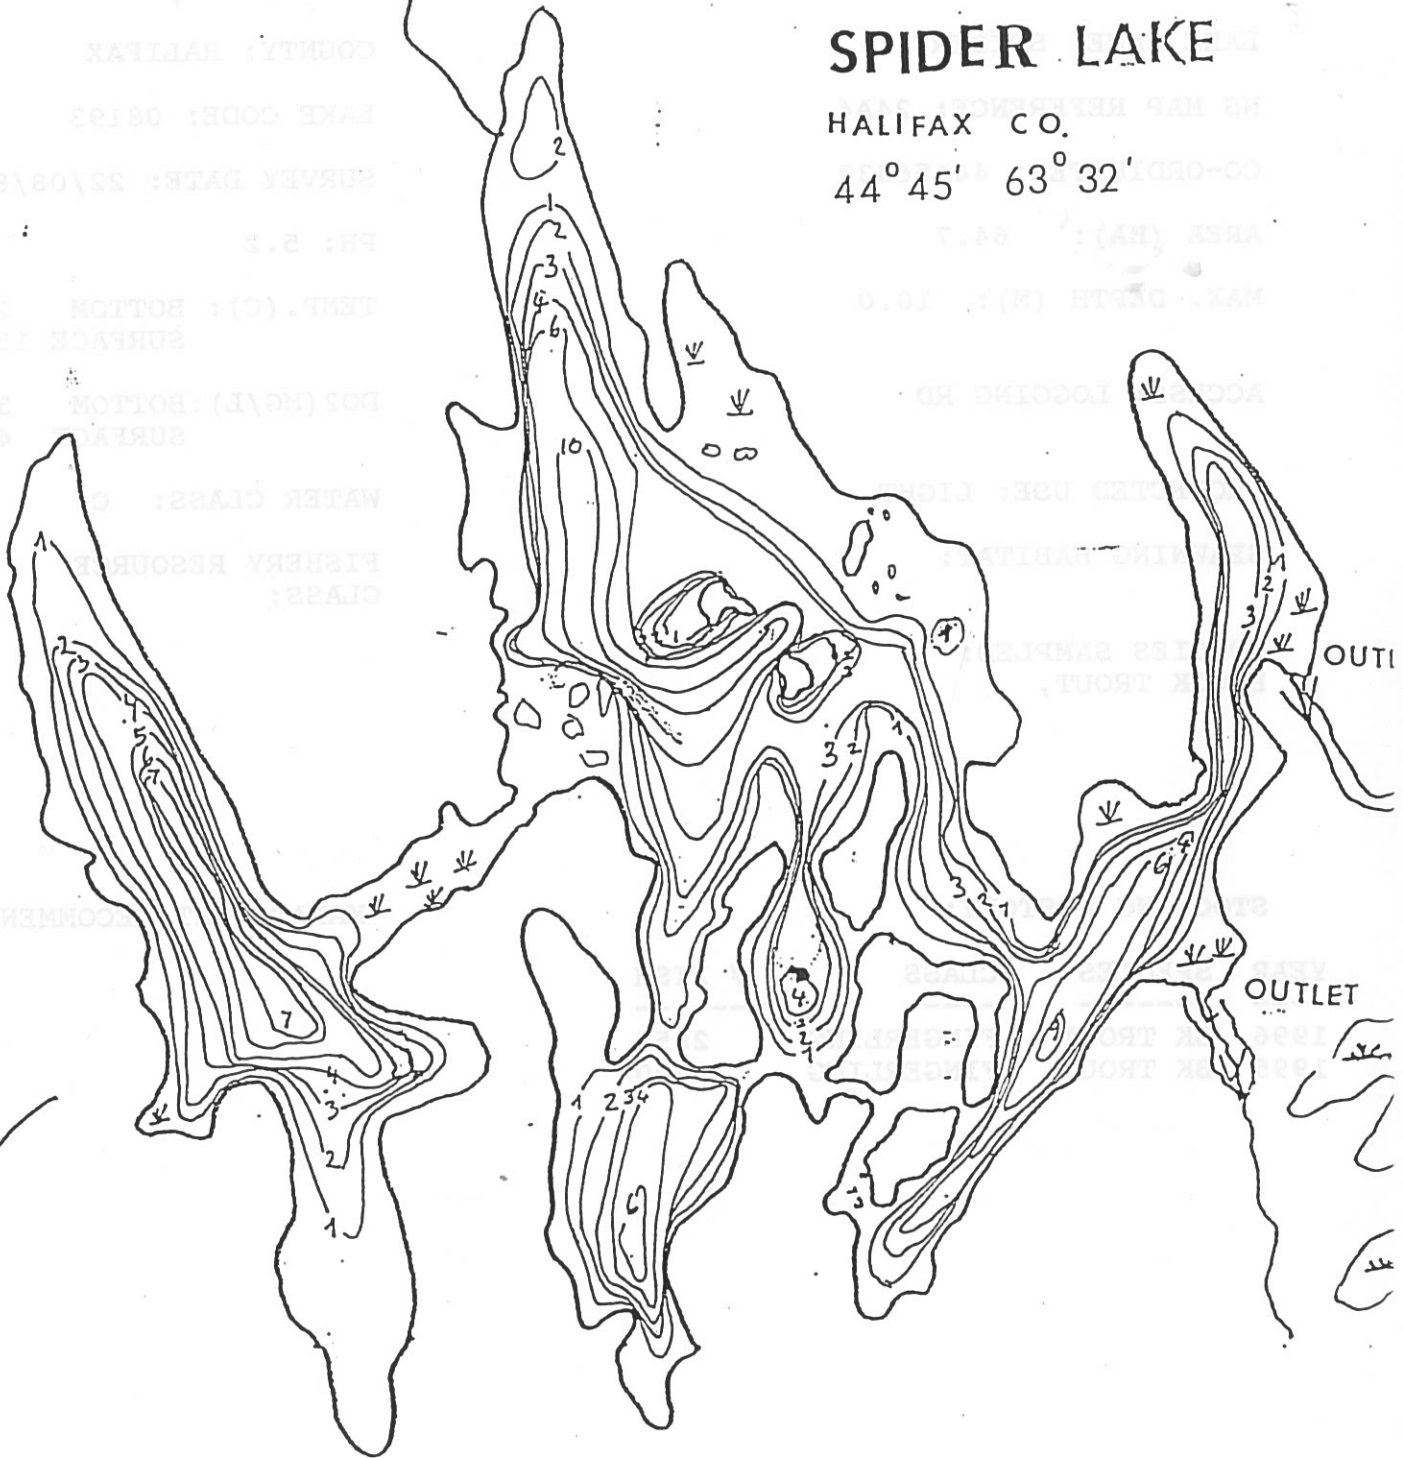

INLET

SPIDER LAKE

HALIFAX CO.

44° 45' 63° 32'

FR

To
118