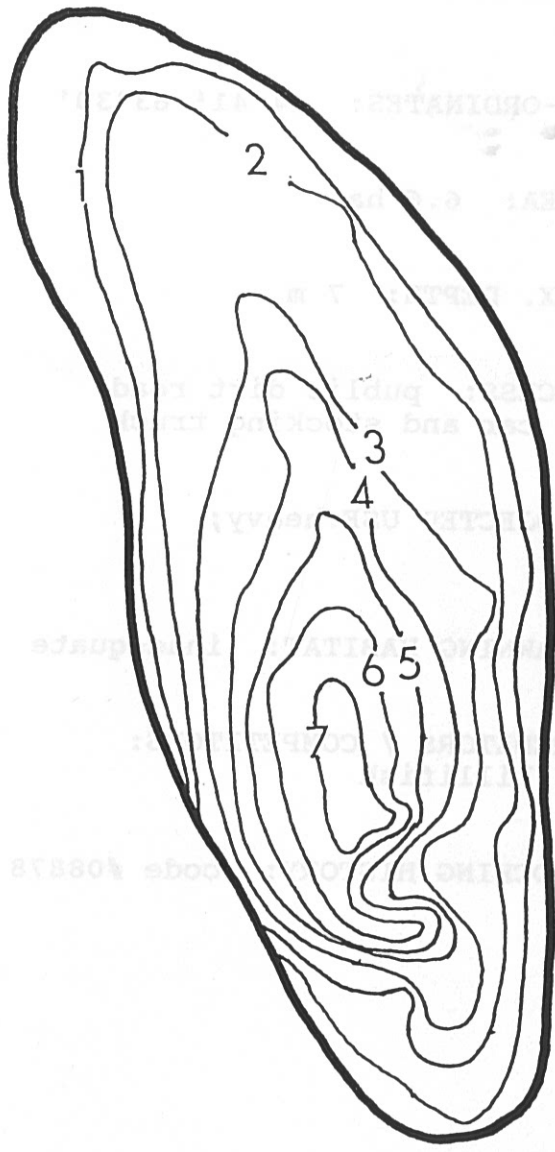

LAKE NAME: SETTLE LAKE HALIFAX COUNTY

SETTLE LAKE

HALIFAX CO.

44°41' 63°30'

TEMP.: bottom 8.8°C surface 21.5°C
DO: bottom 0.2 mg/l surface 8.3 mg/l
WATER CLASS: C

FISHERY RESOURCE CLASS:

COMMENTS: updated May 1991