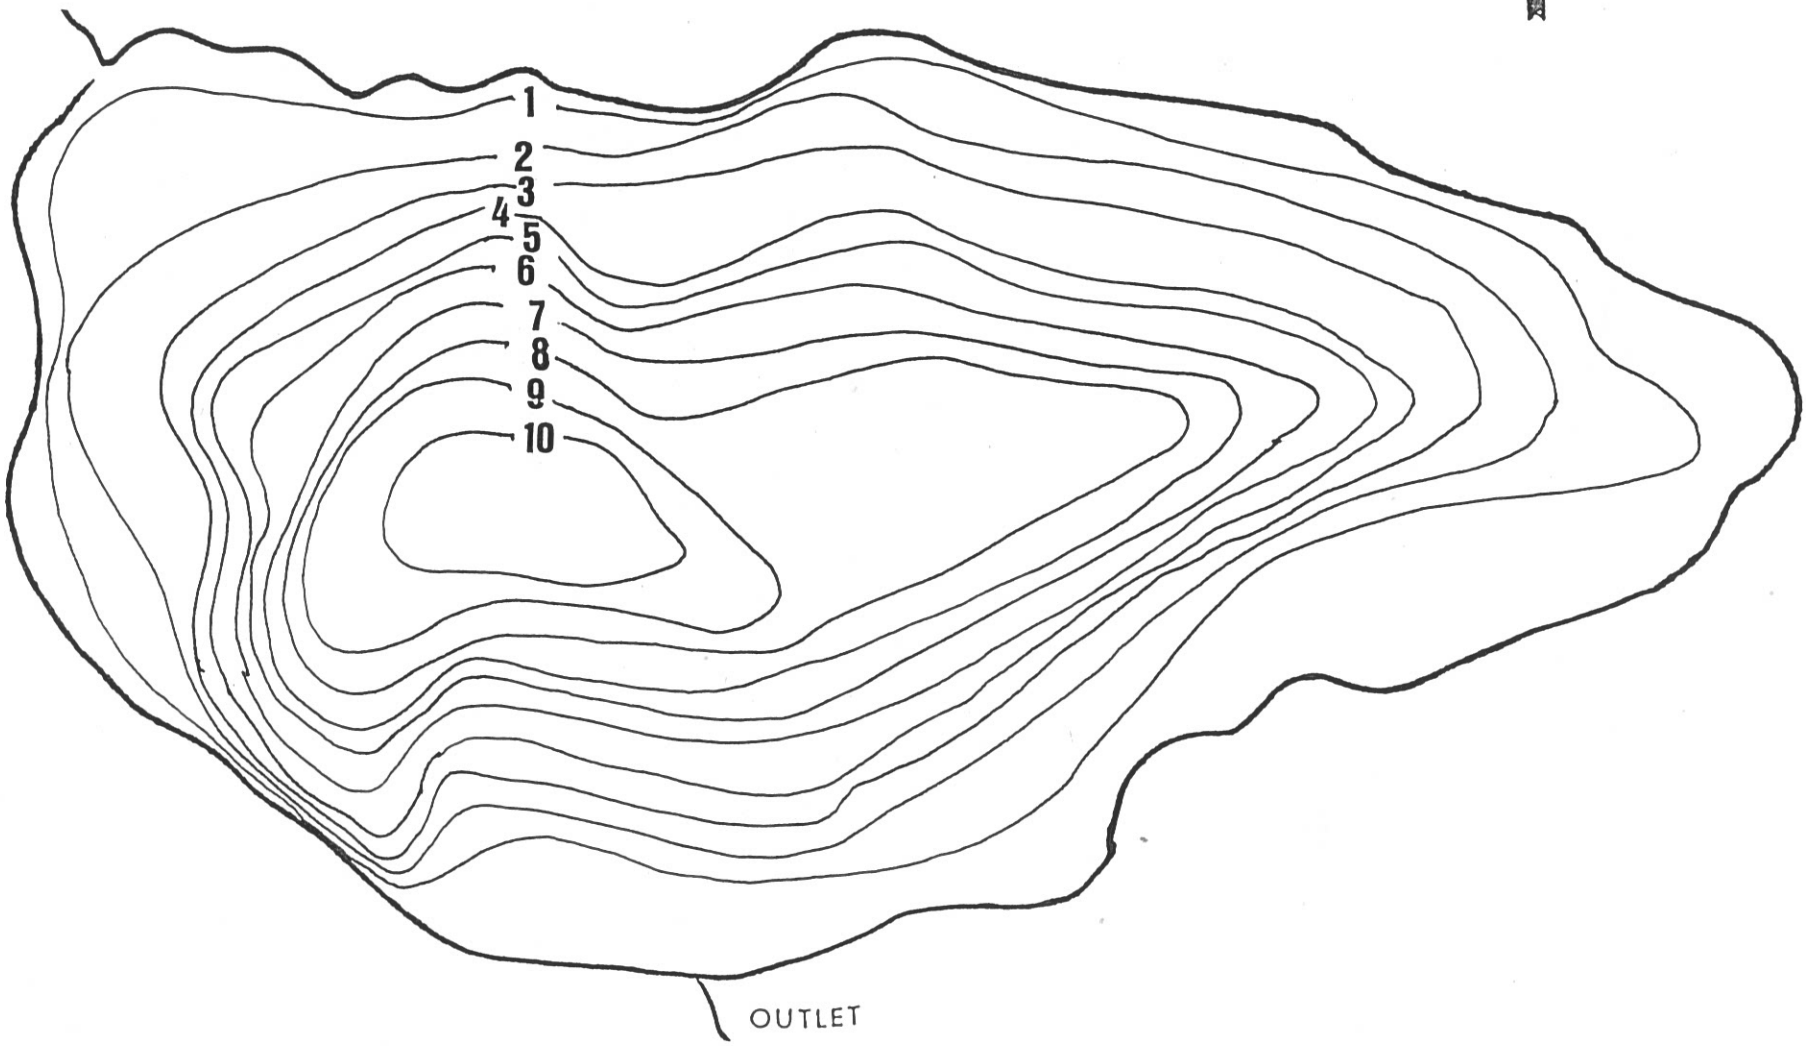

# Camp Hill Lake

Halifax County

44° 42' 63° 50'

0m 100

INLET

OUTLET