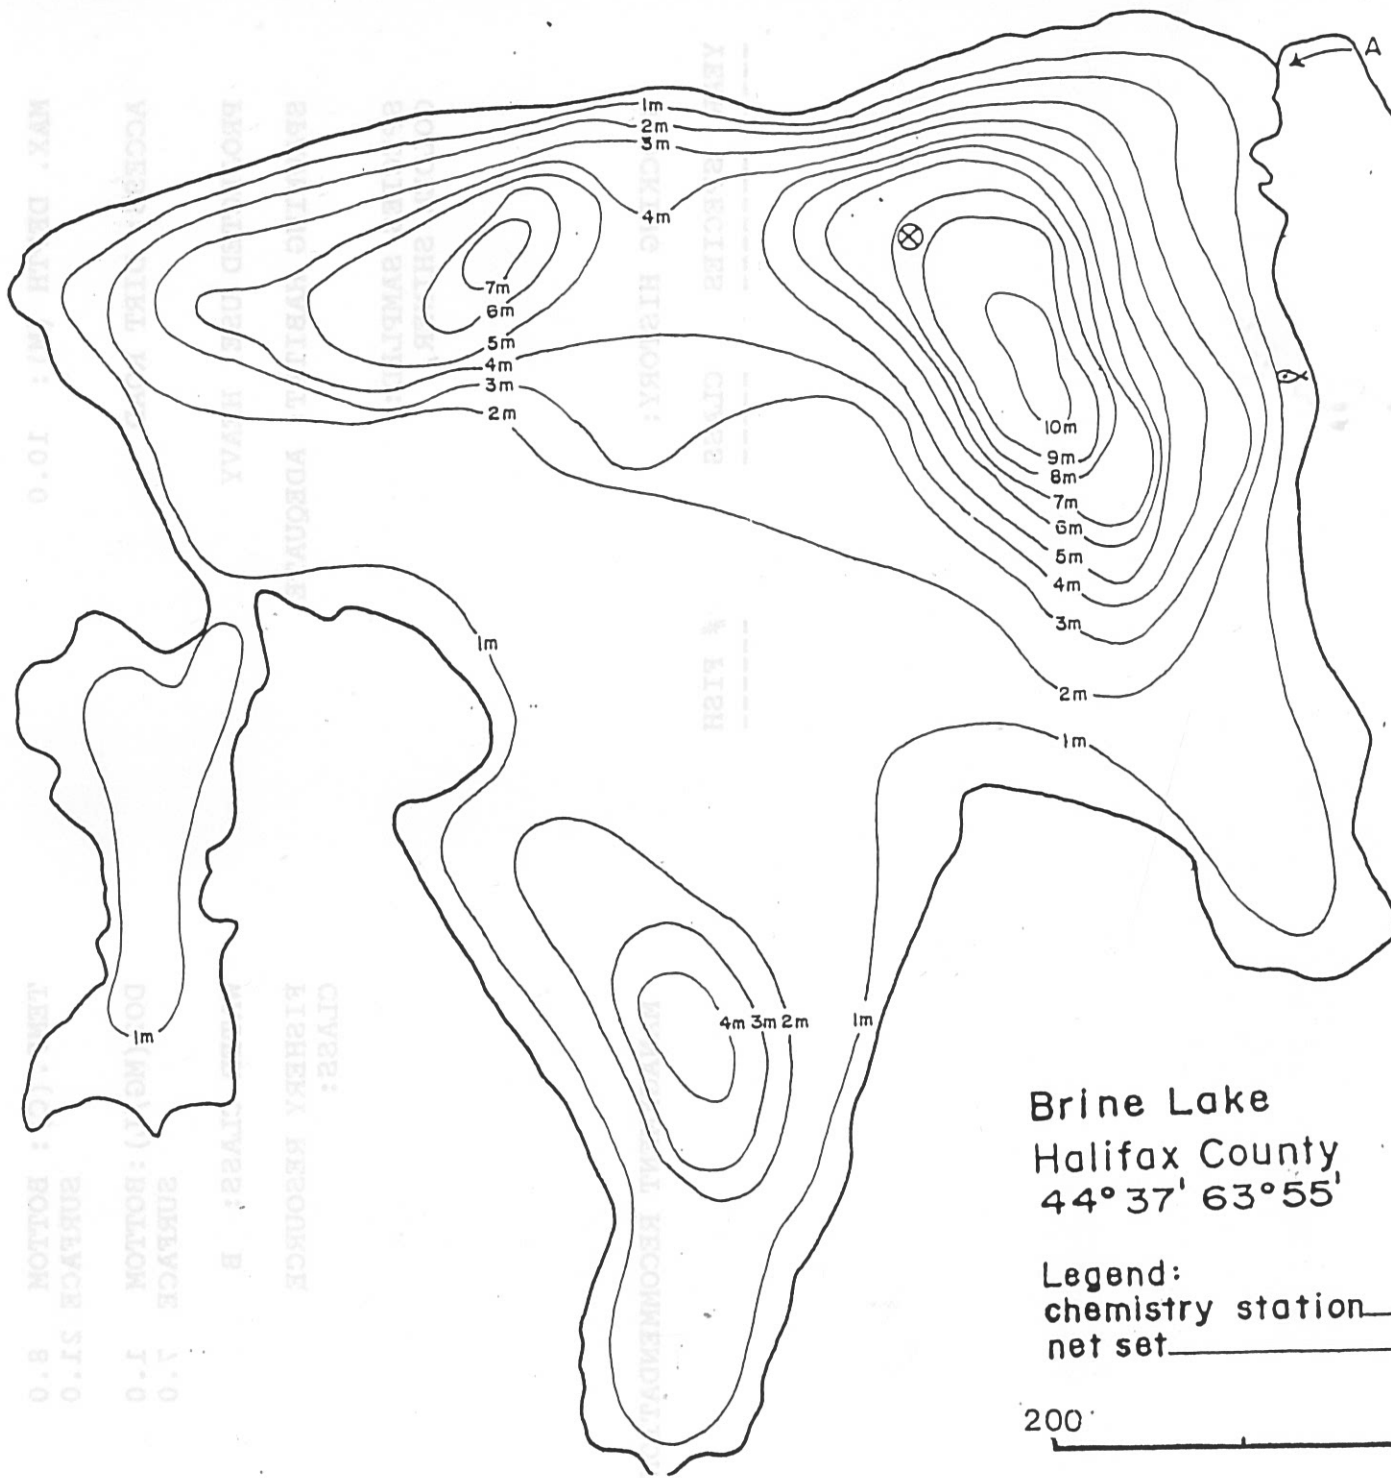

LAKE NAME: BRINE
NS MAP REFERENCE: 5002
CO-ORDINATES: 4413632
AREA (HA): 30.0
MAX. DEPTH (M): 10.0

BR: 6-3
SURVEY DATE: 11/01/39
LAKE CODE: 08914
COUNTY: HALIFAX

Brine Lake
Halifax County
44° 37' 63° 55'

Legend:
chemistry station 
net set 

200'  0m