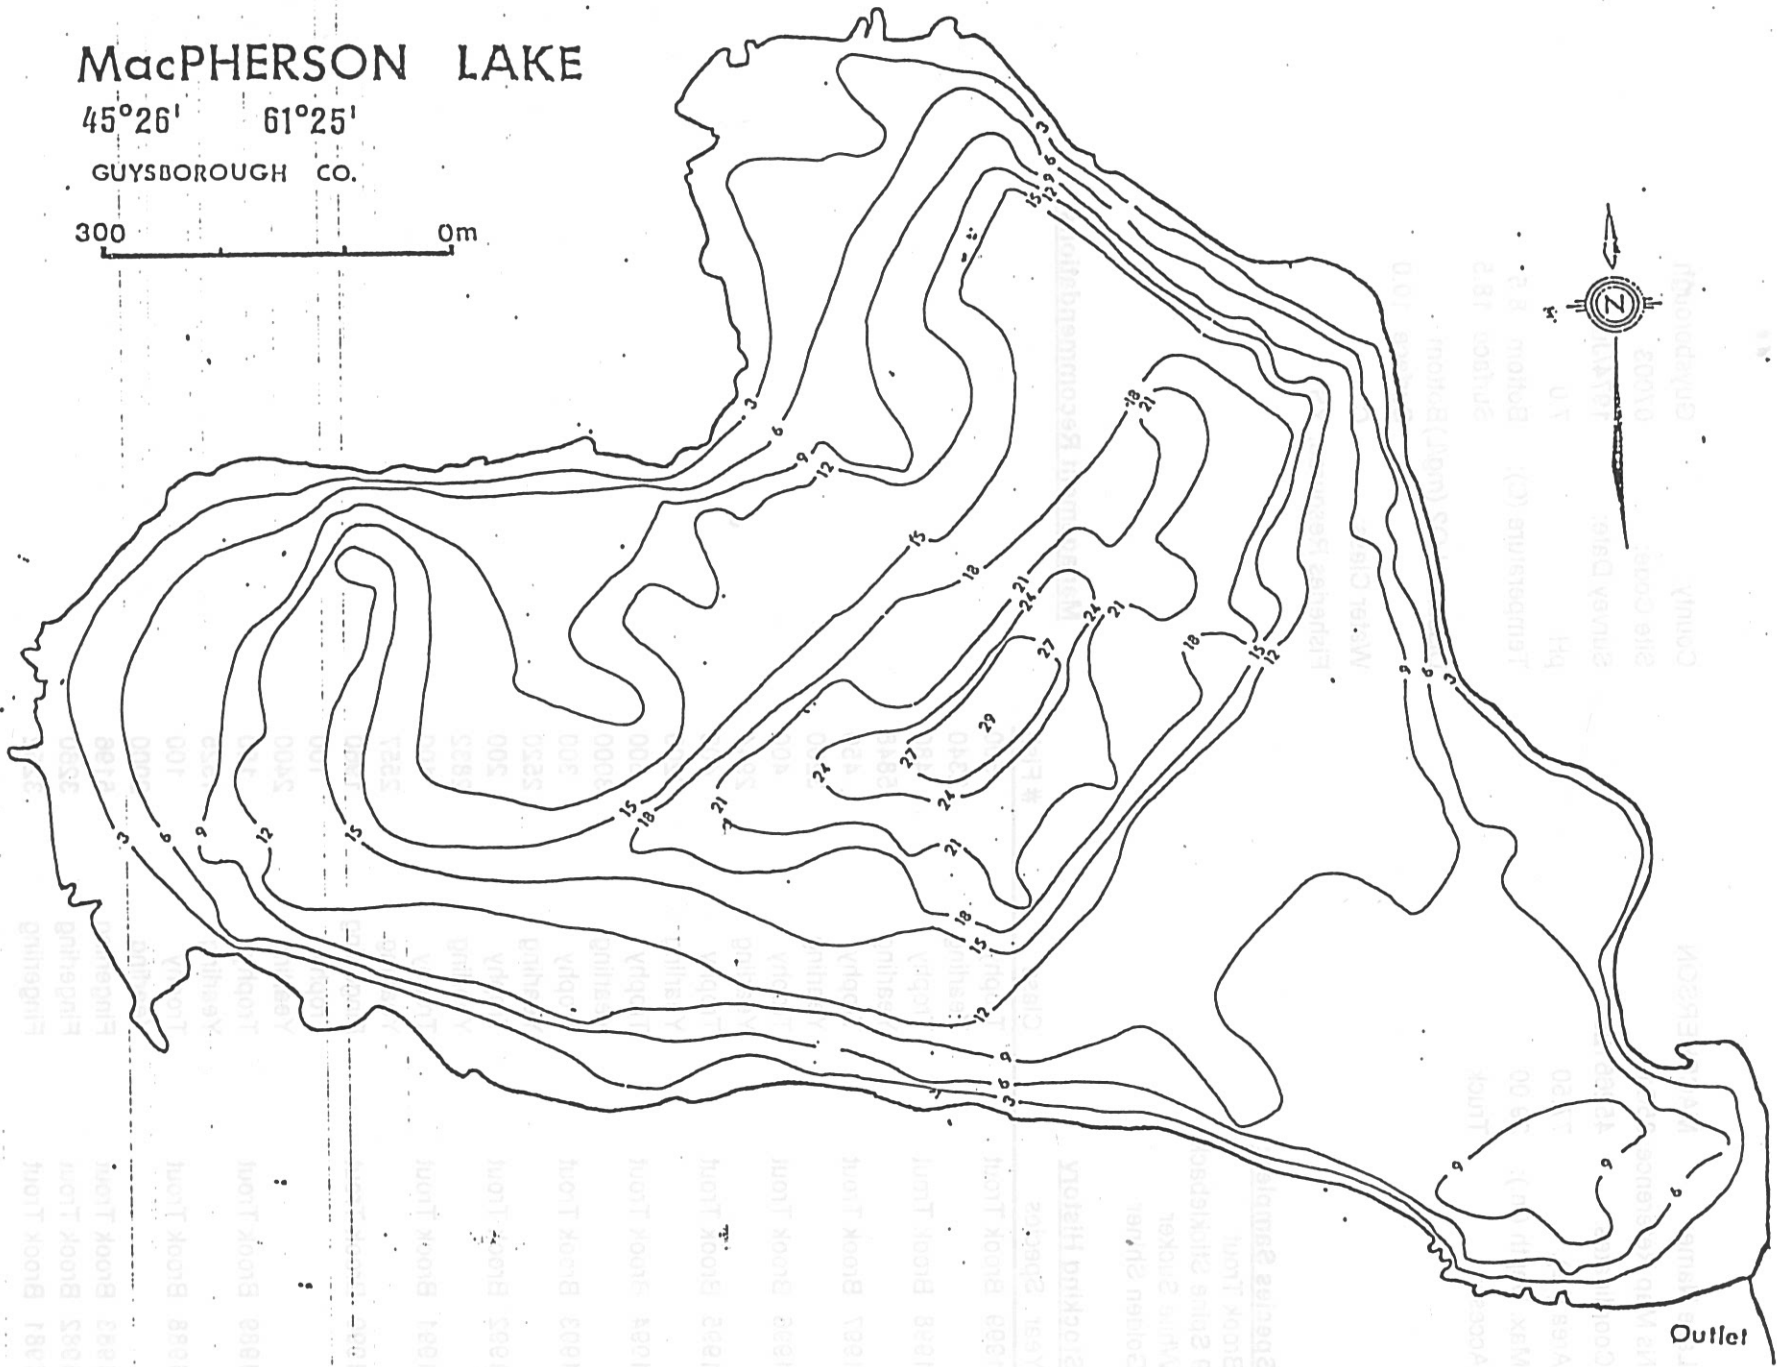

MacPHERSON LAKE

45°26' 61°25'

GUYSBOROUGH CO.

300 0m

Outlet