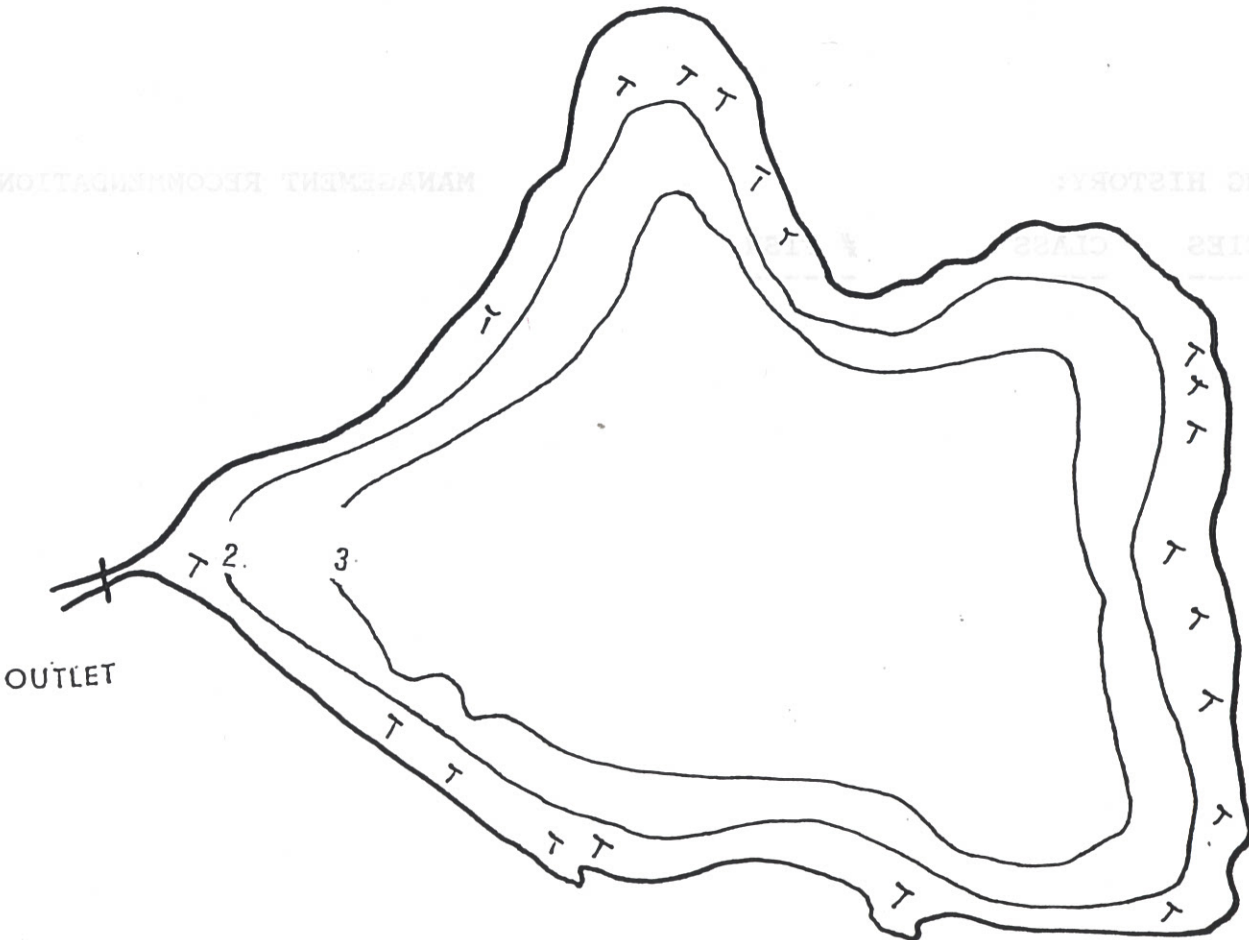

FRASER

LITTLE FRAZER LAKE

HALIFAX COUNTY

45° 02' 62° 38'

14
T EMERGENT VEGETATION

100 0m

GUYS.