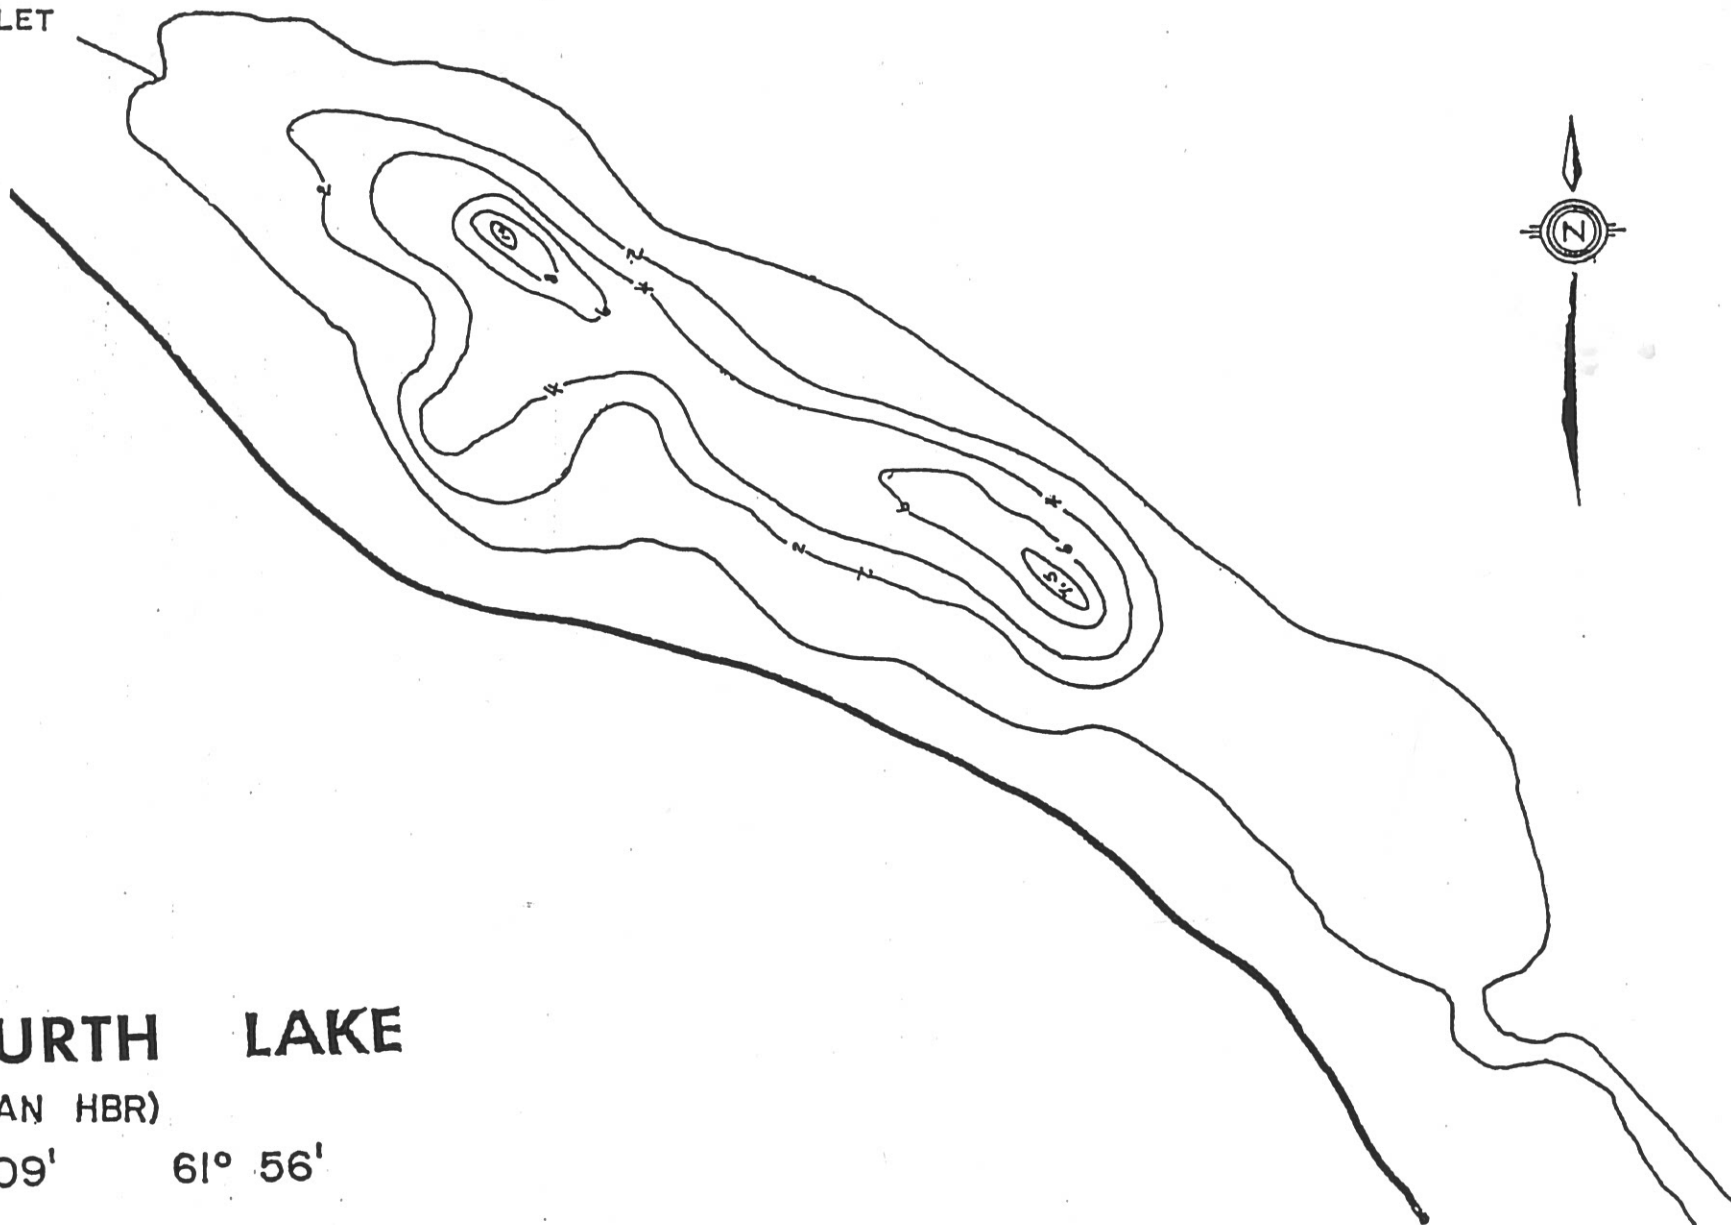

INLET

# FOURTH LAKE

(INDIAN HBR)

45° 09'      61° 56'

GUYSBOROUGH CO.

100      0m

A horizontal scale bar with a vertical tick mark at the left end labeled '100' and a vertical tick mark at the right end labeled '0m'.

OUTLET