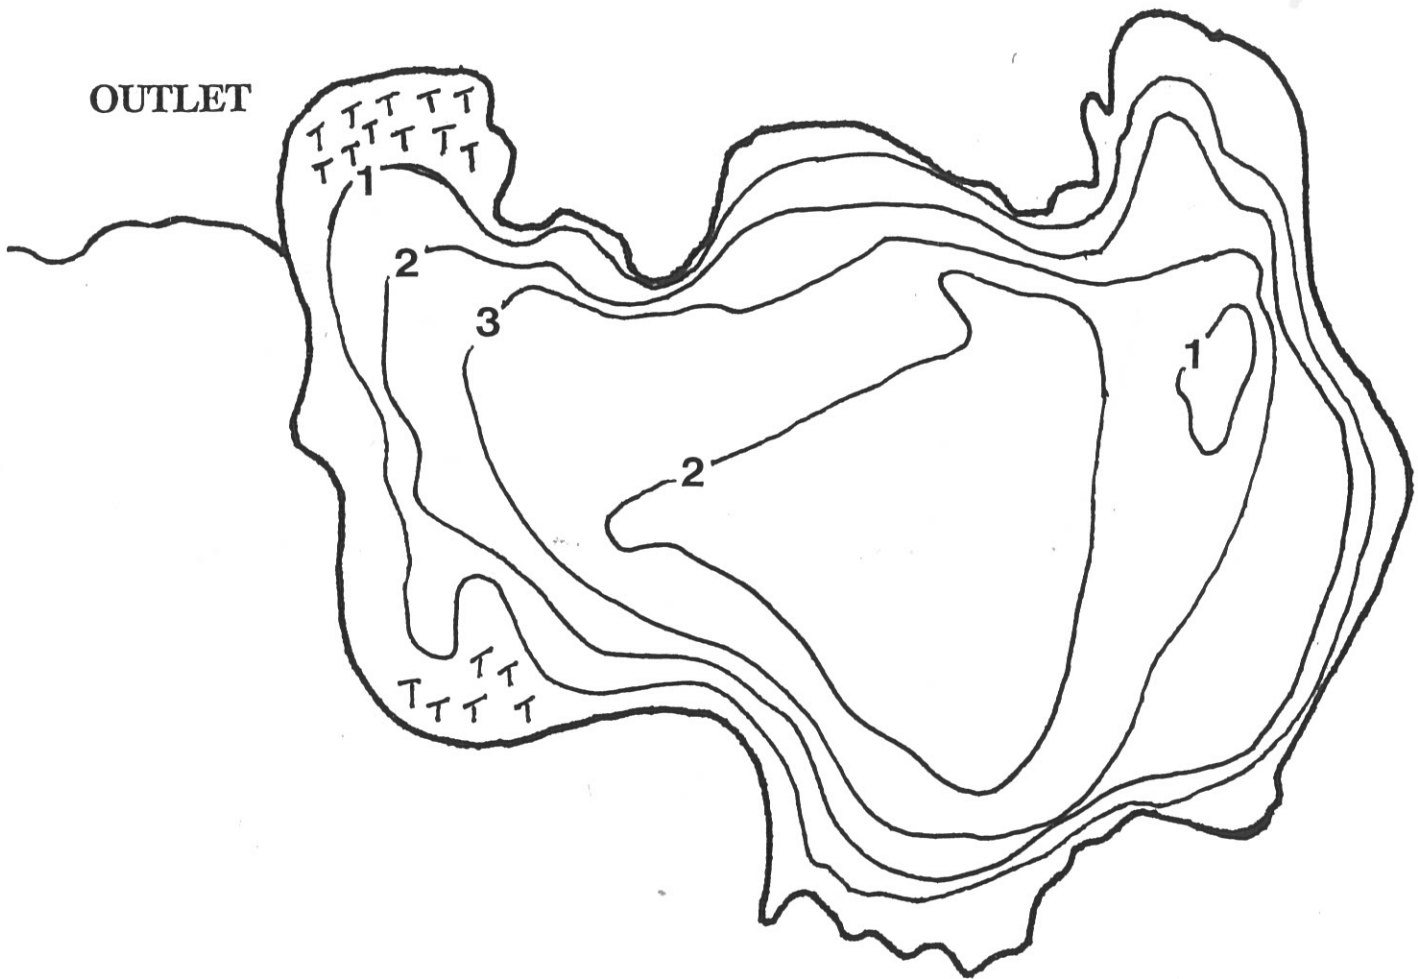

# Power Lake

Cape Breton Co.

46°08' 60°08'

T = EMERGENT VEGETATION