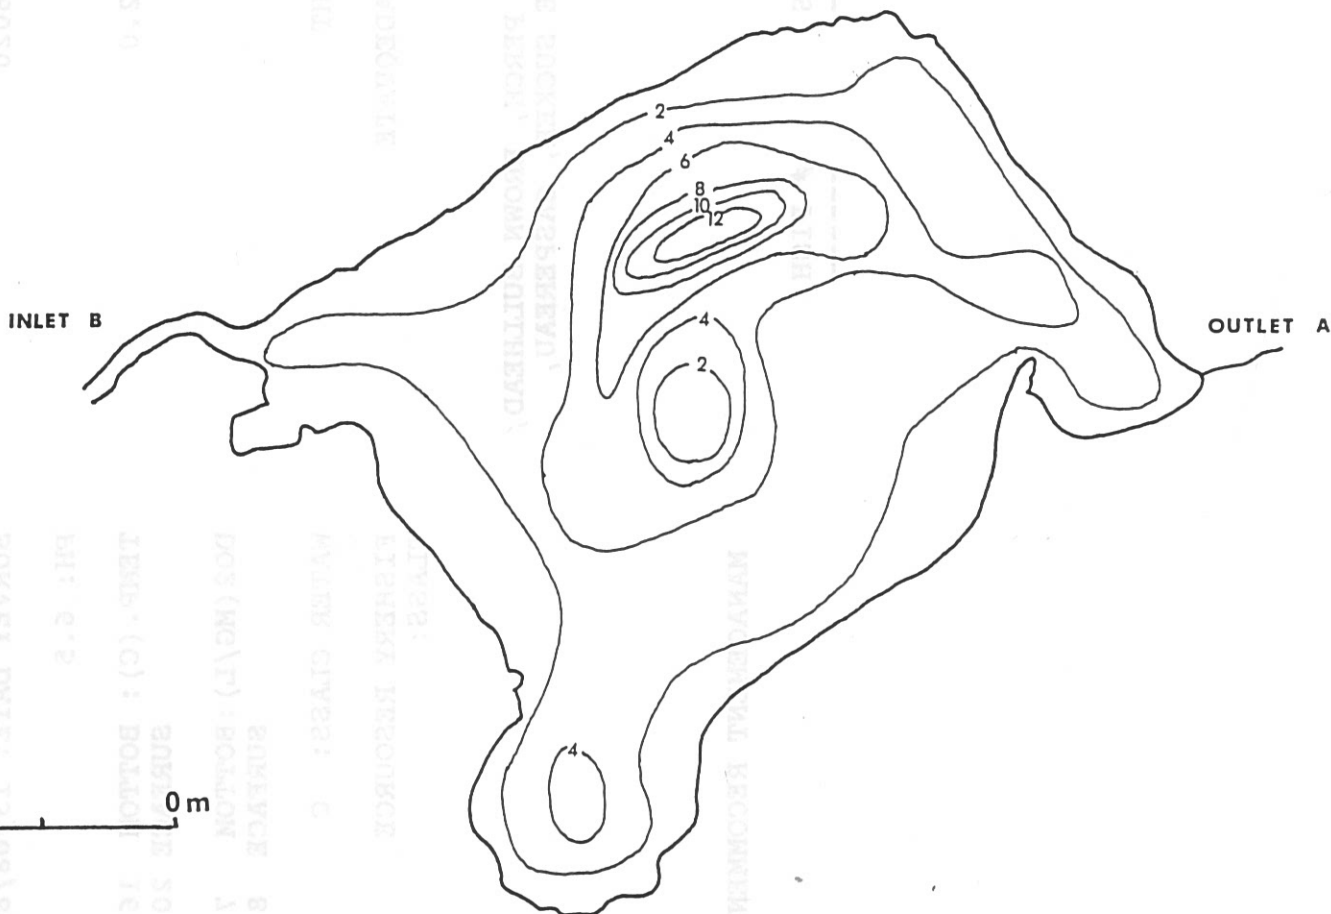

MCDUGALL LAKE

45°52' 60°20'

CAPE BRETON CO.

3.00 0m

LAKE NAME: MCDUGALL
CO-ORDINATES: 45252050
NS MAP REFERENCE: 44VI
AREA: 16.5
MAX DEPTH: 15.0
PROTECTED USE: LIGHT
SPECIES: BROWN PELICAN, WHITE BUCKLE, BROWN OULHEAD, SPURRING
SPECIES SAMPLED:
SPECIES HABITAT: ADEQUATE
FISHING HISTORY:
CLASS:
MANAGEMENT RECOMMENDATIONS:
FISHERY RESOURCE
WATER CLASS: C
SURFACE: 8.0
DGS (MG/L): BOTTOM: 5.0
TEMP. (C): SURFACE: 20.0
BOTTLE: 16.0
DATE: 13/08/80
LAKE CODE: 0198
CORRAL: CAPE BRETON