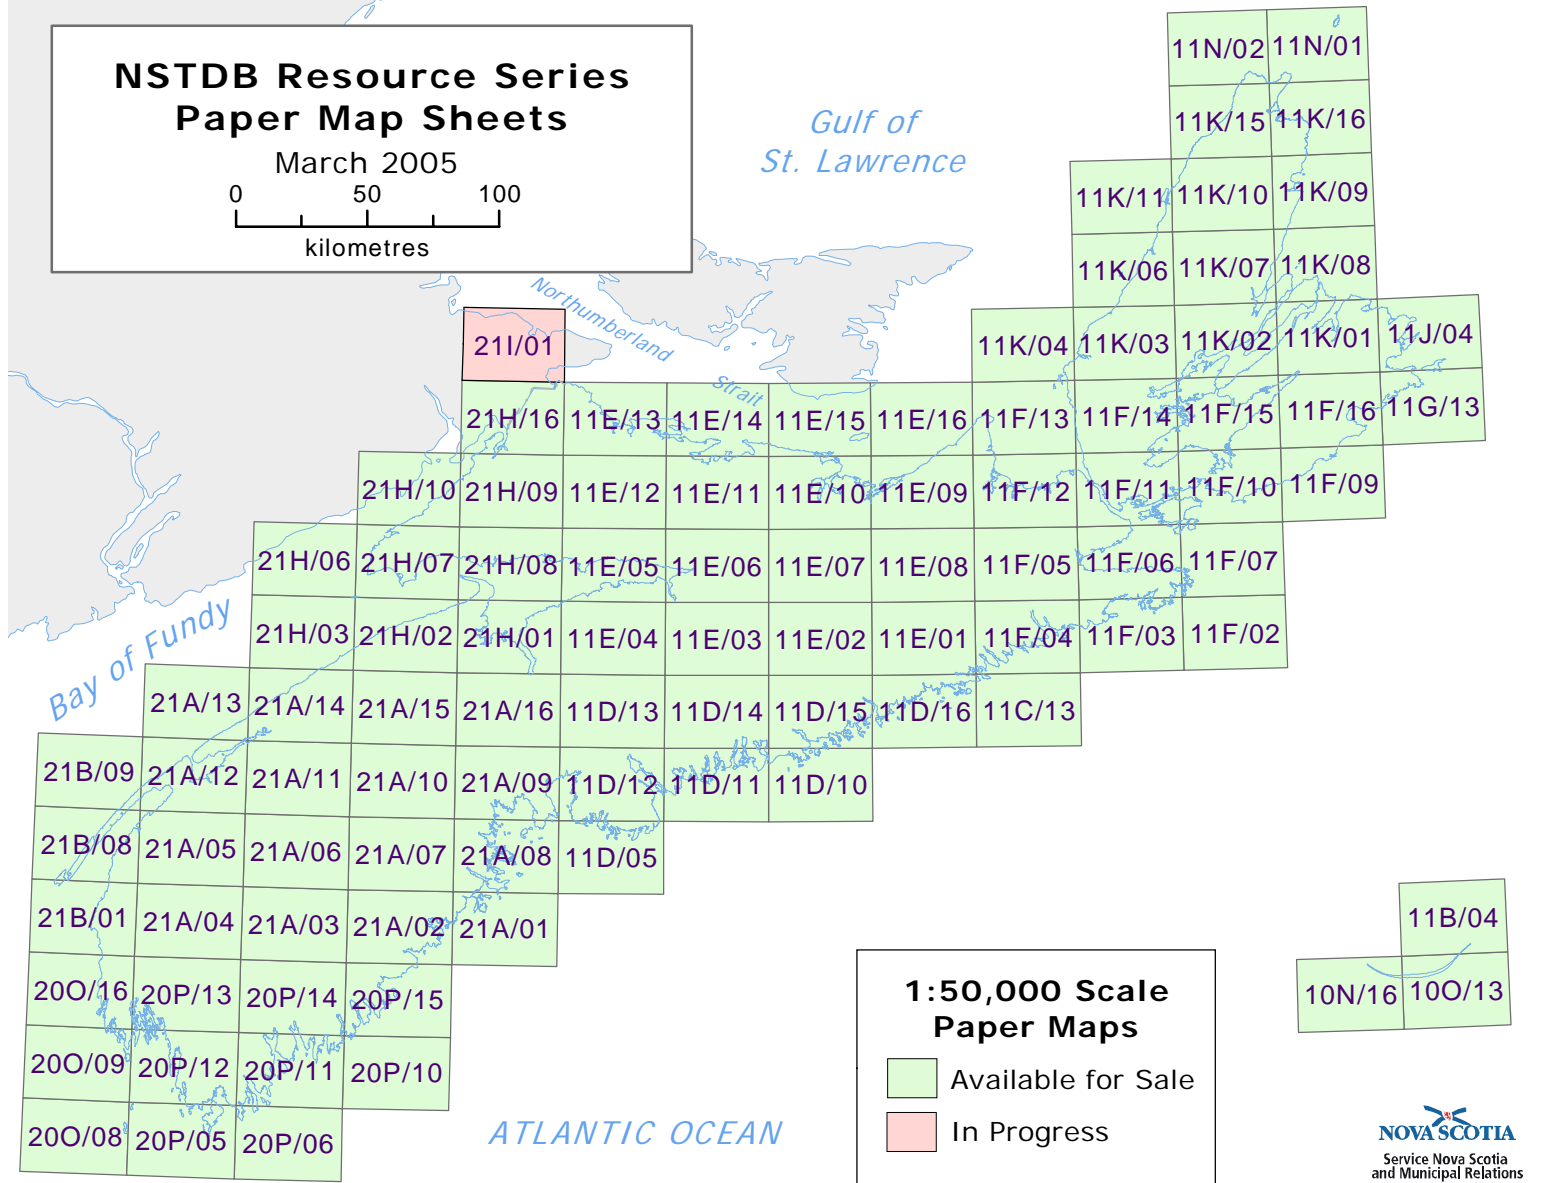

NSTDB Resource Series Paper Map Sheets

March 2005

1:50,000 Scale Paper Maps

- Available for Sale
- In Progress