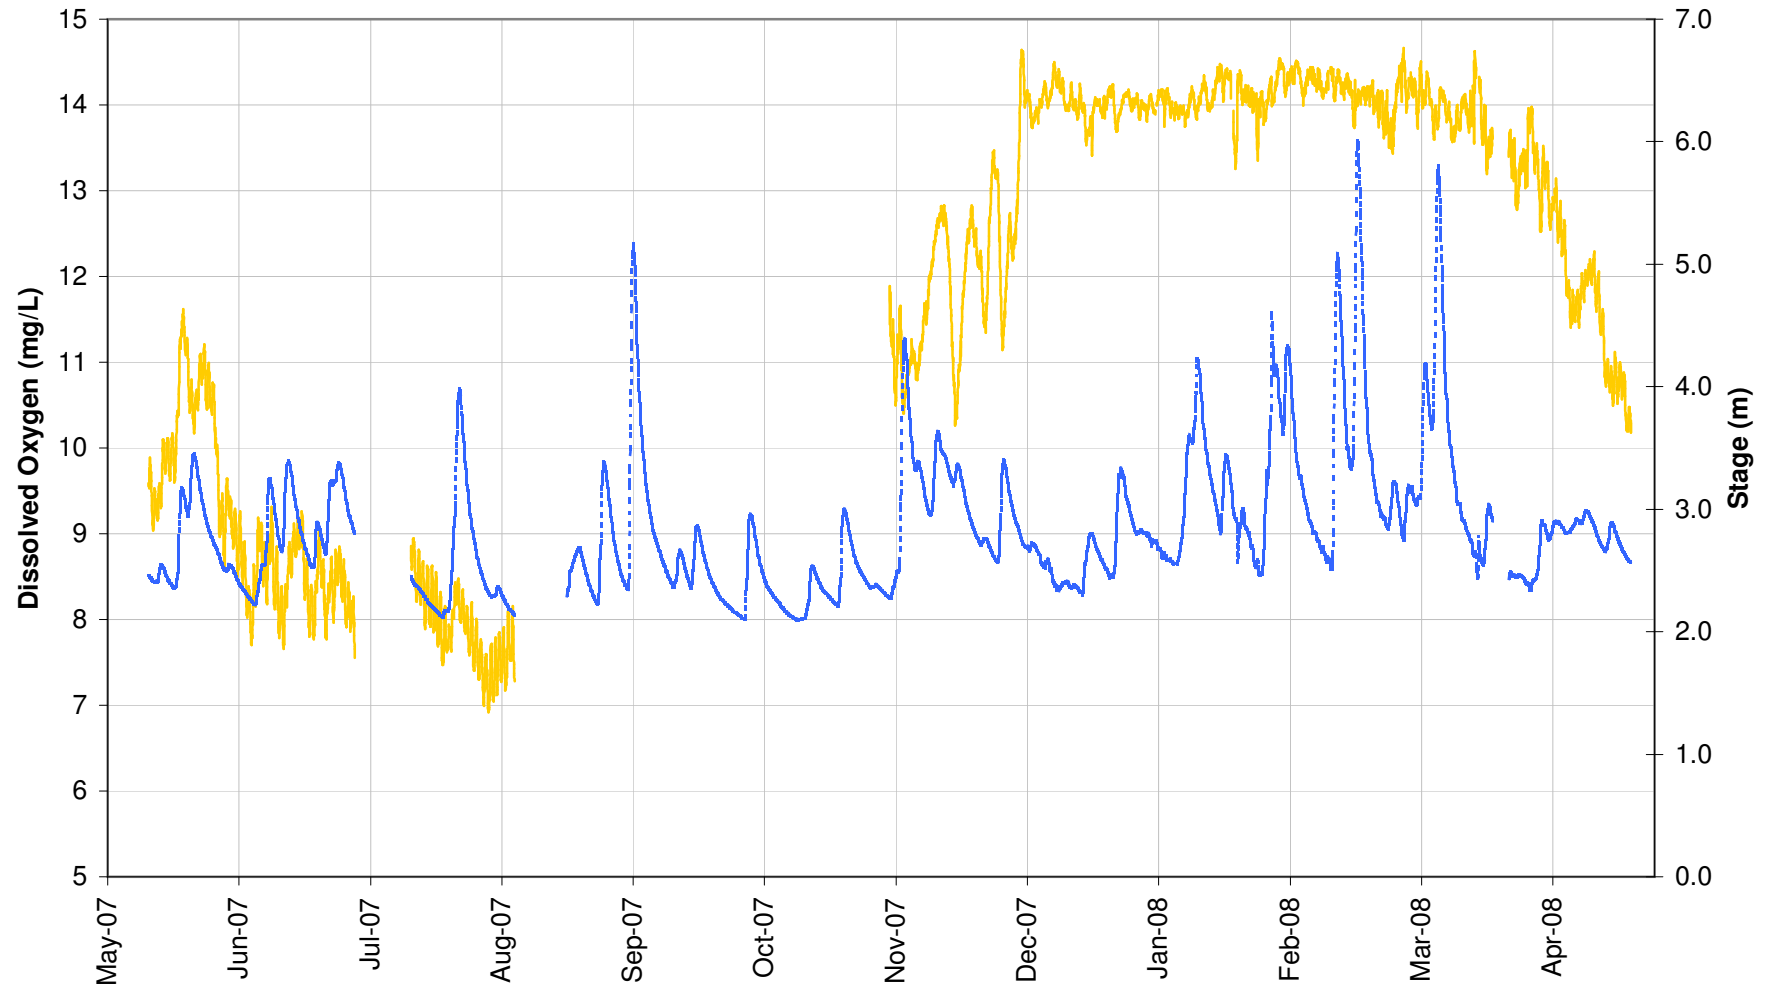

St. Mary's River

— Dissolved Oxygen - - - Stage