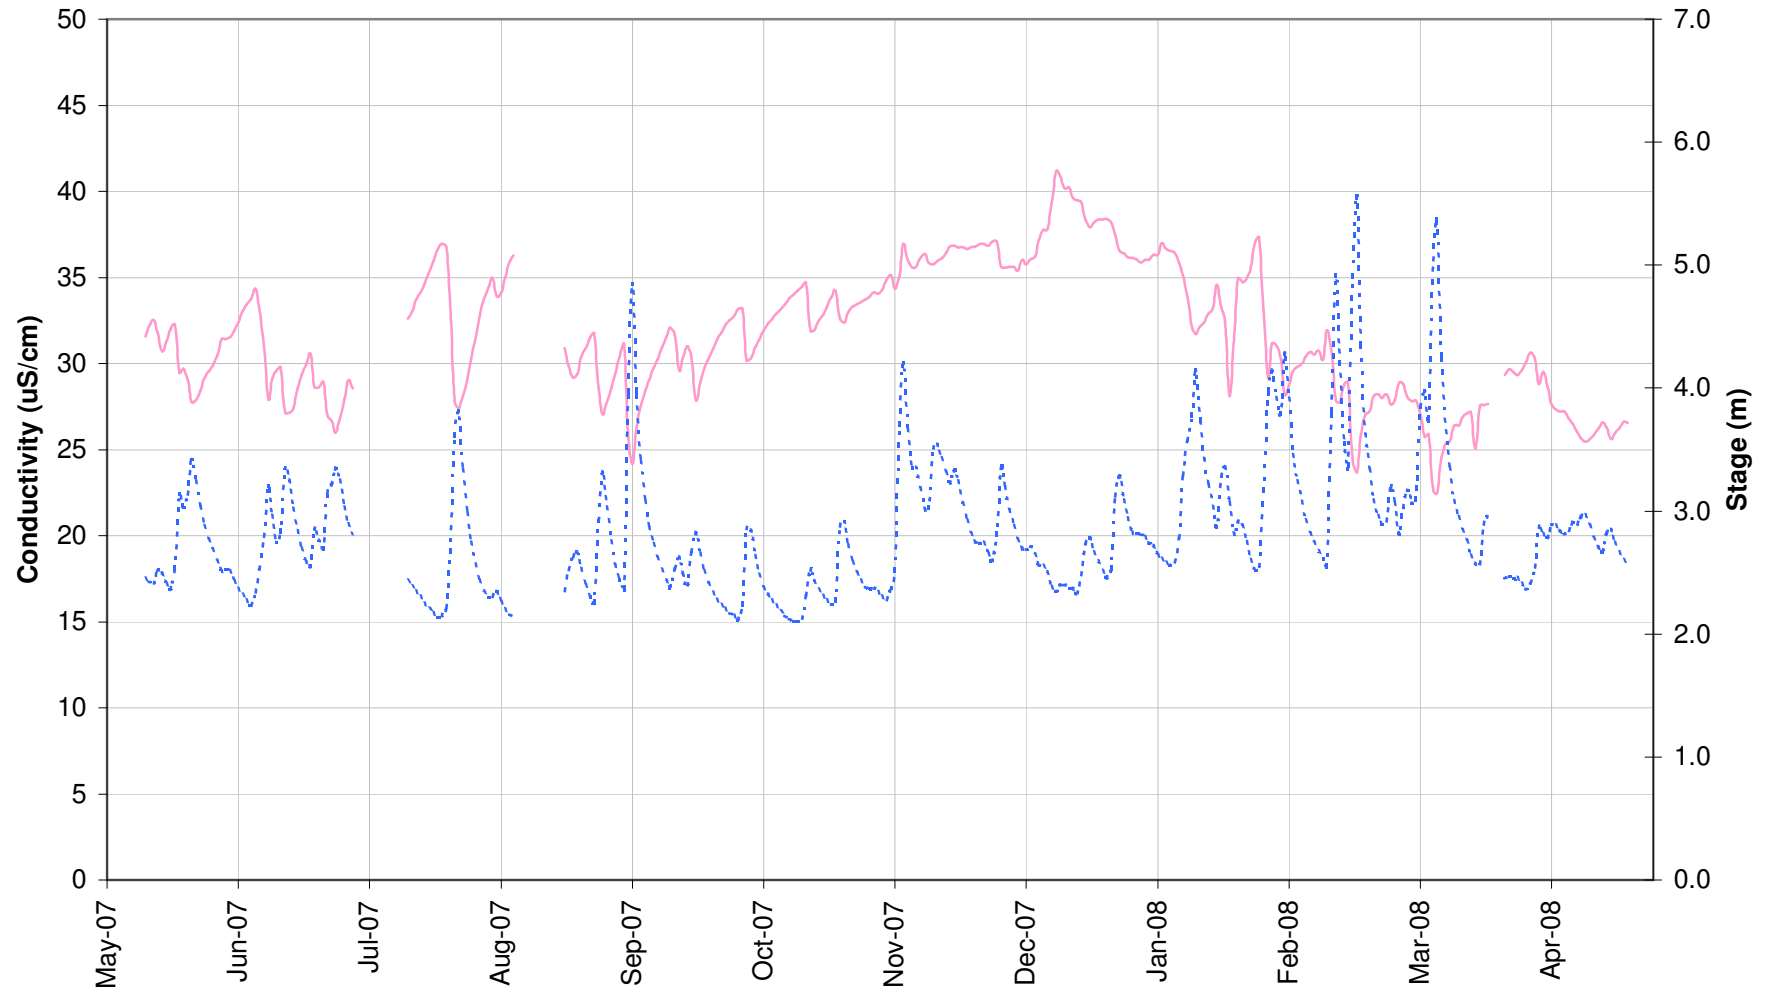

# St. Mary's River

— Conductivity - - - Stage