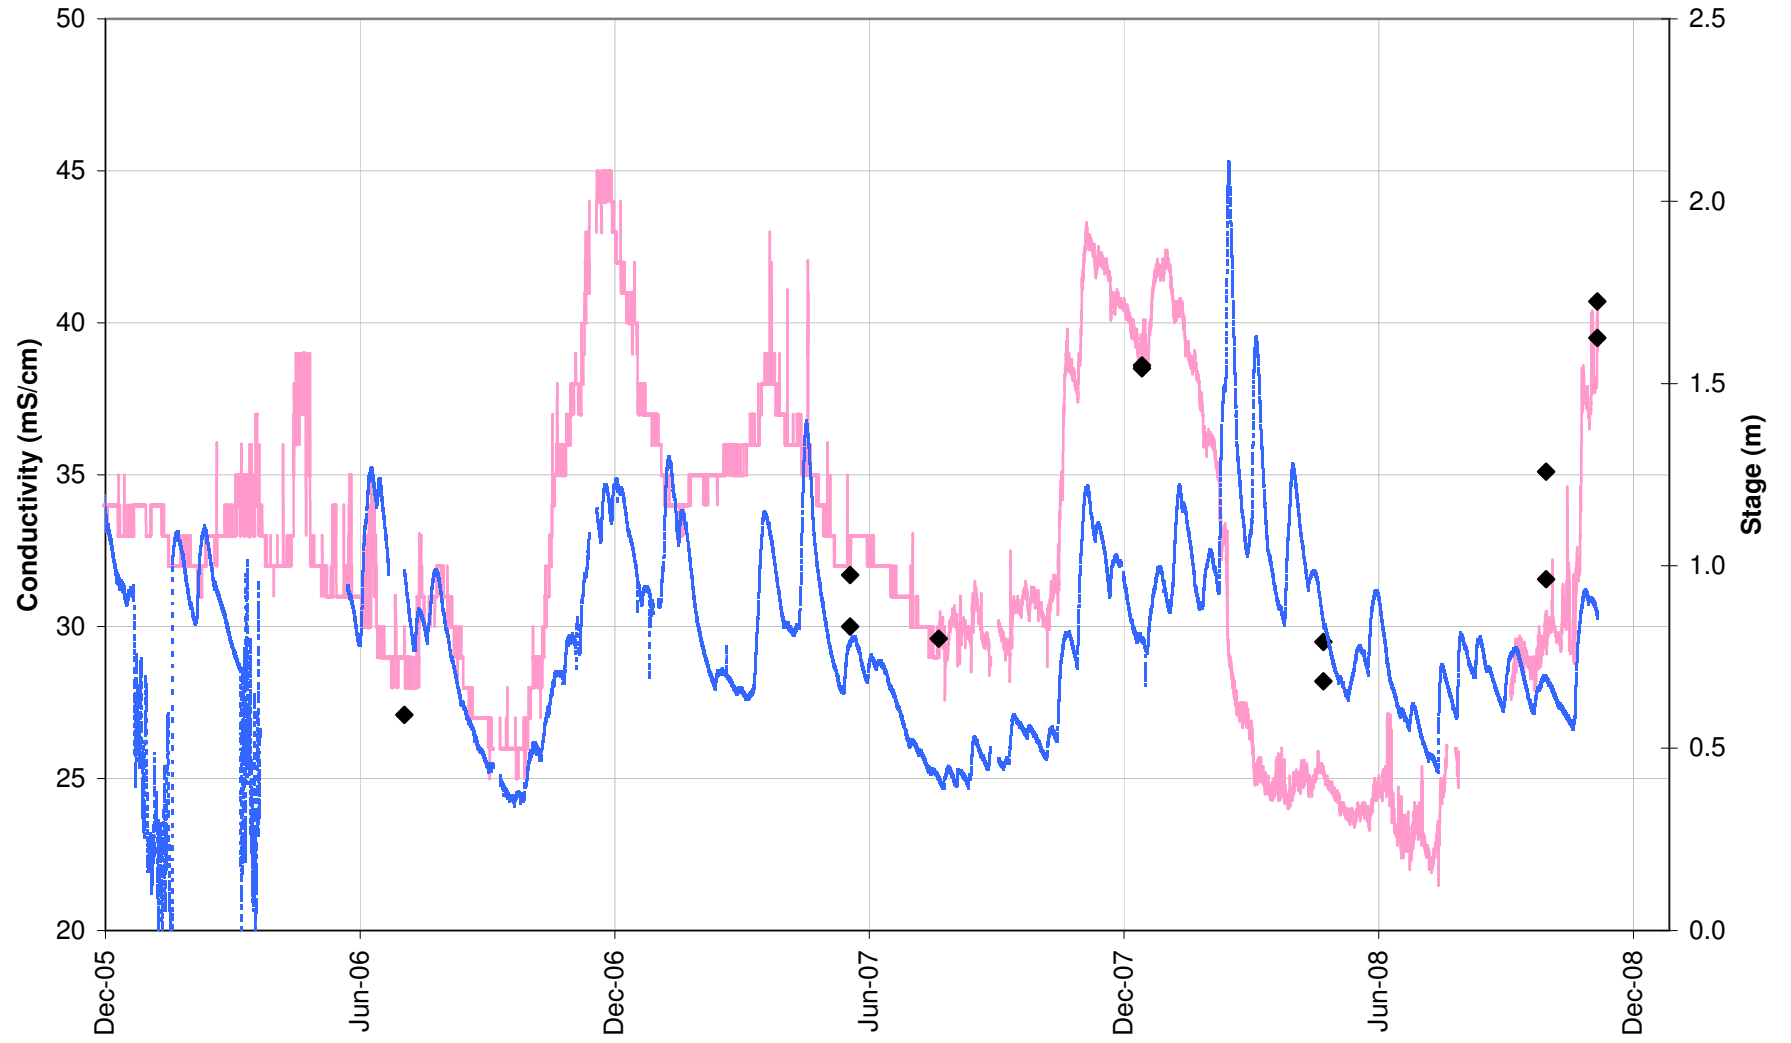

Shelburne River

— Conductivity ◆ Grab Sample Data - - - Stage