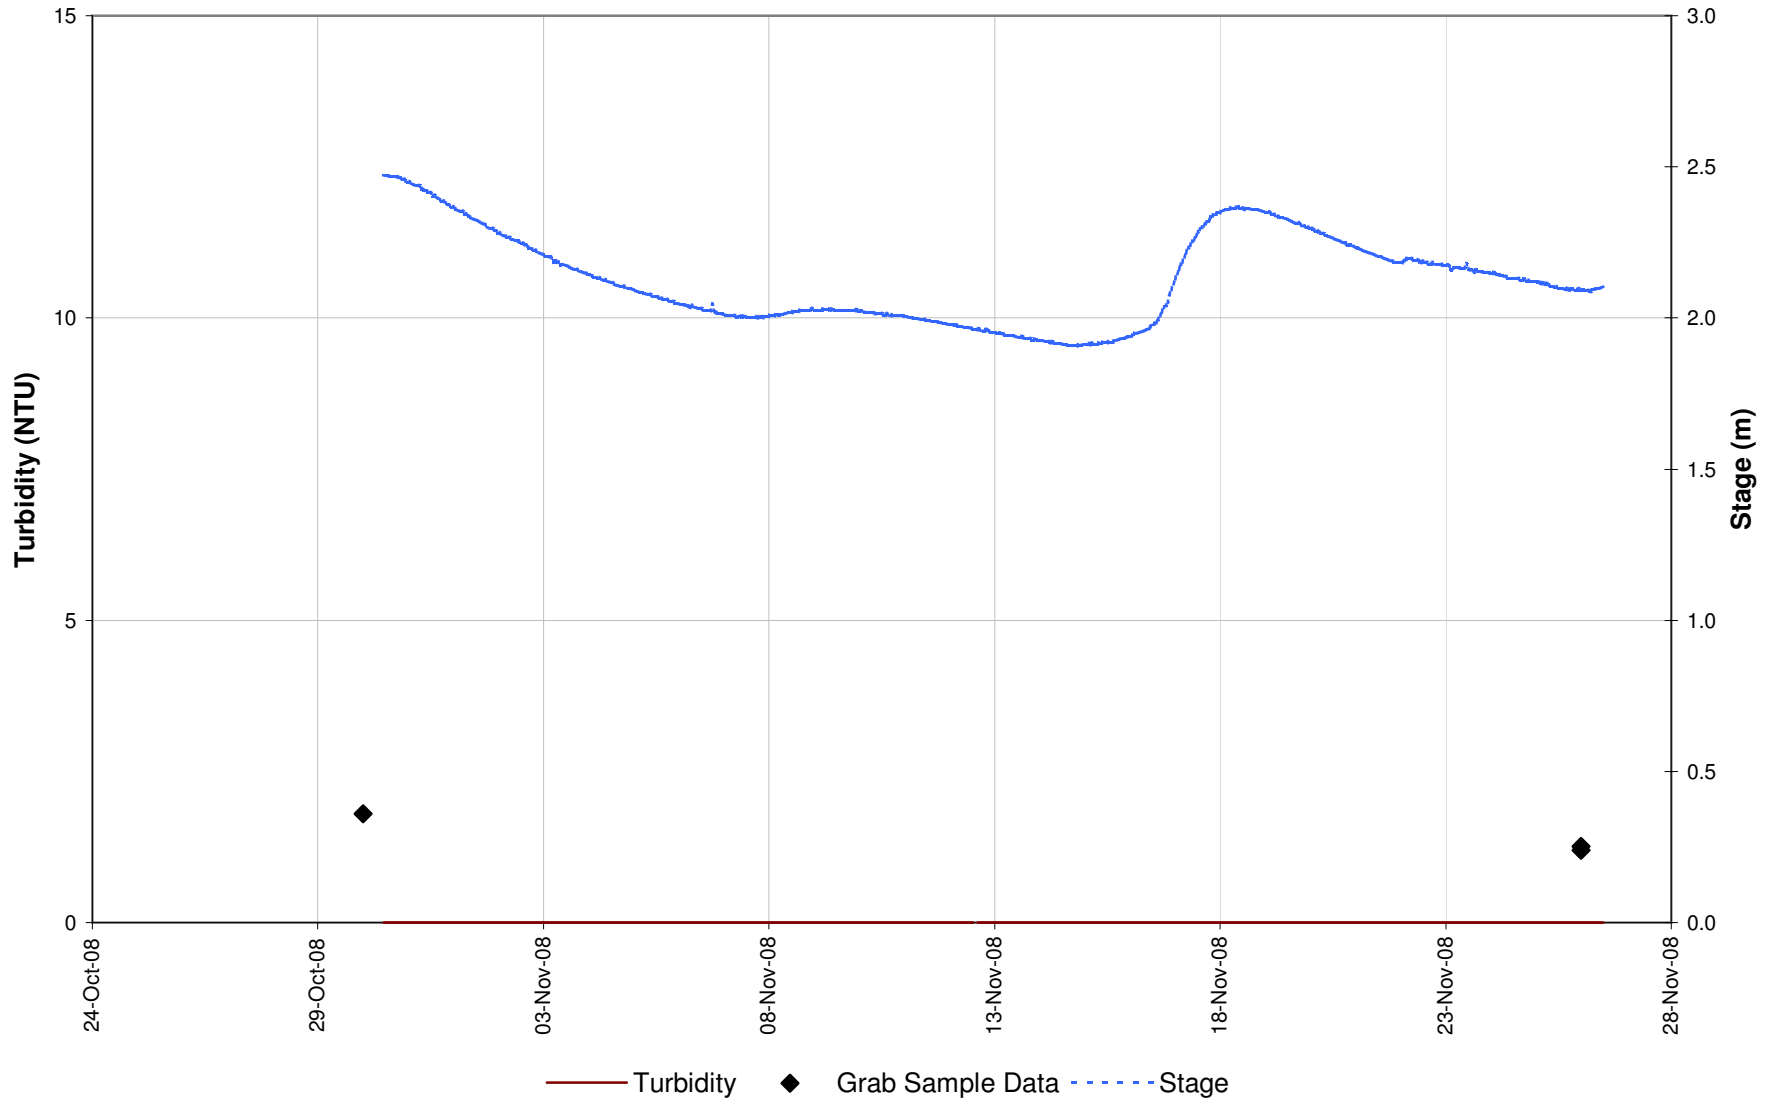

Lahave River

Lahave River