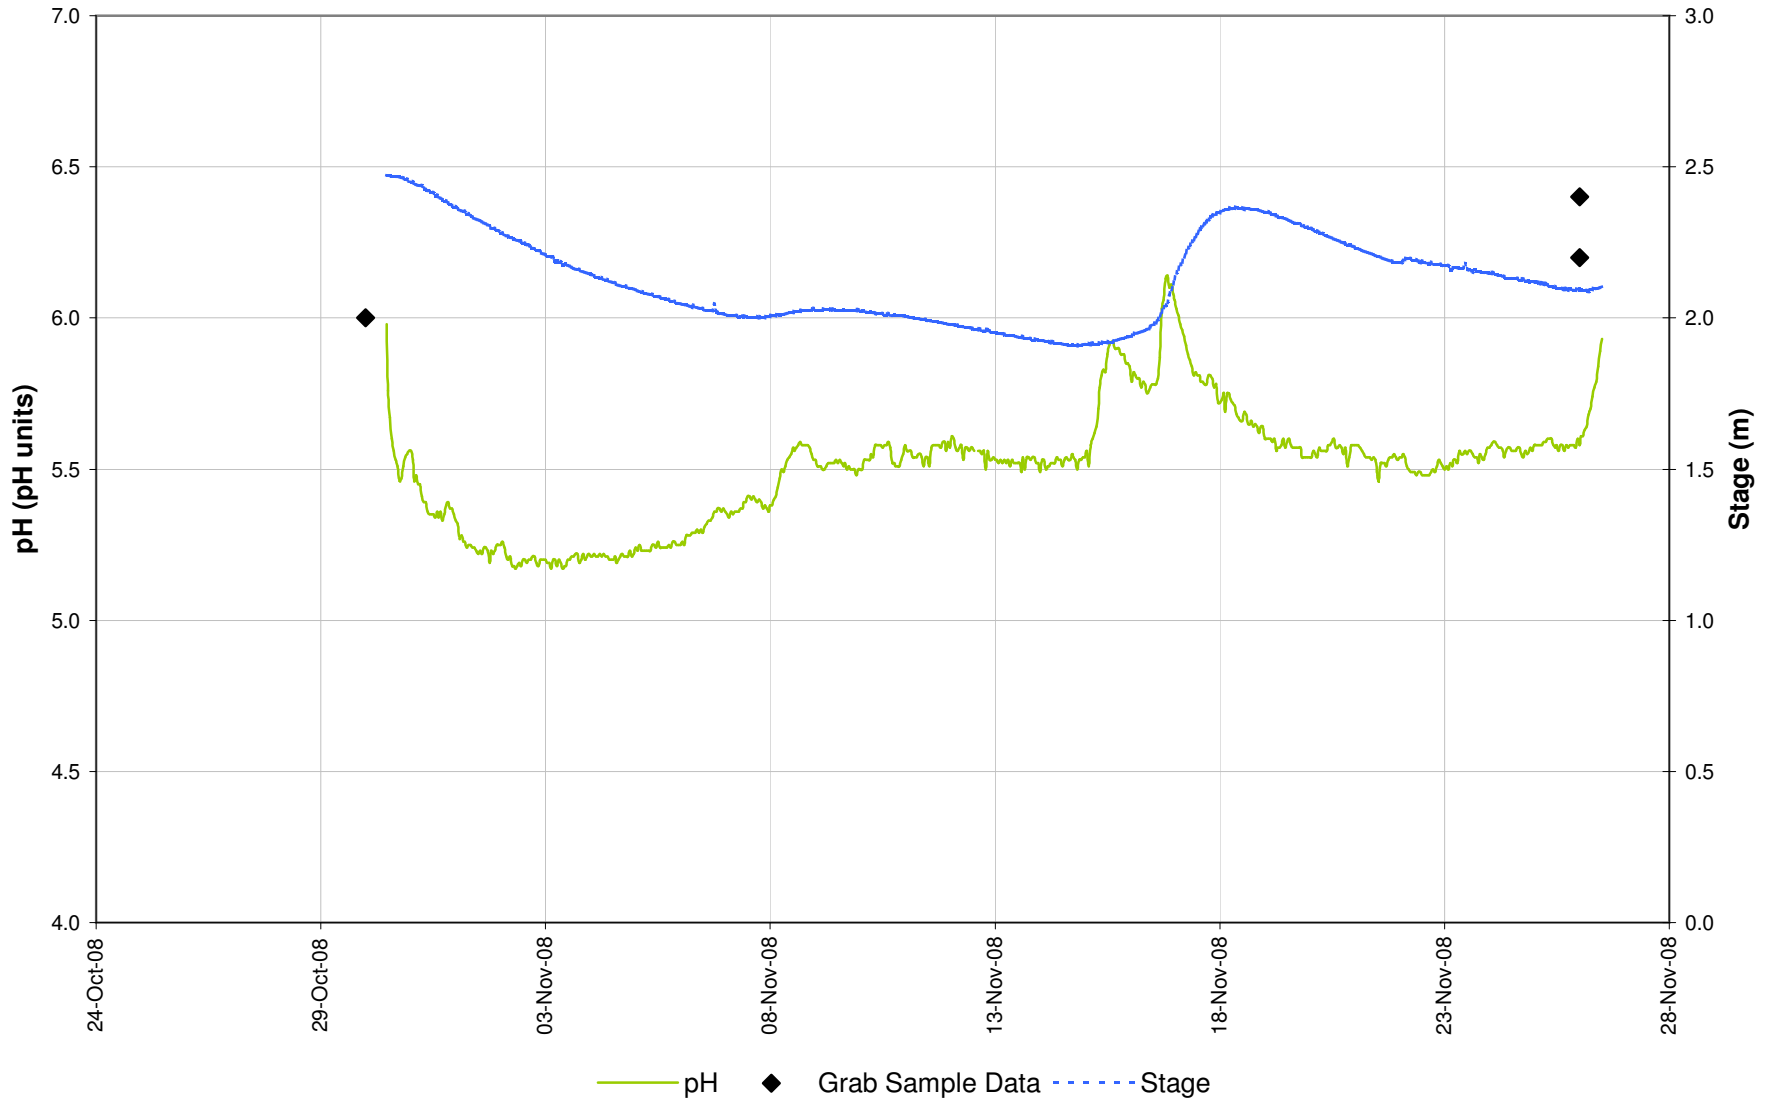

Lahave River

Lahave River