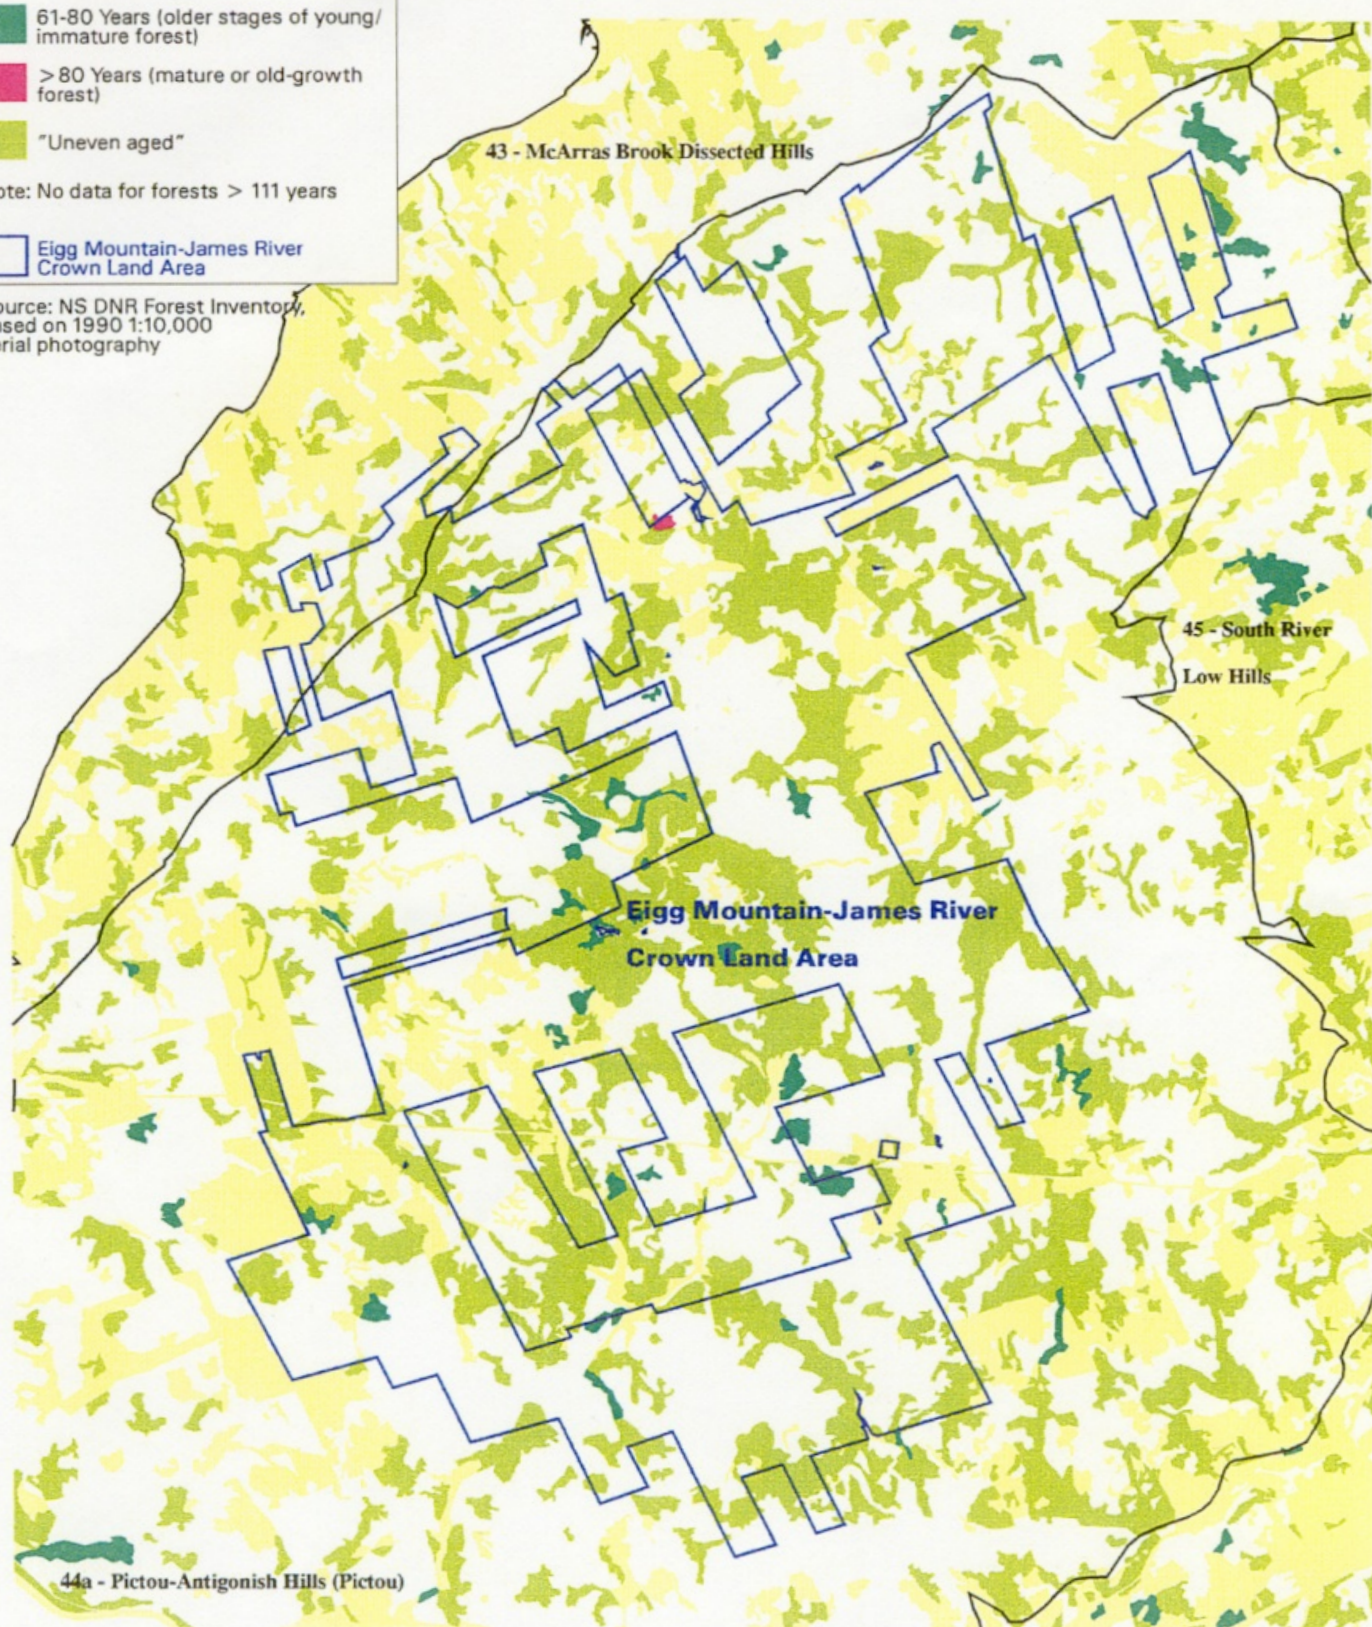

Source: NS DNR Forest Inventory, based on 1990 1:10,000 aerial photography

Map 5. Forest Age Classes in the Eigg Mountain-James River Crown Land Area and Vicinity.

SCALE 1:90,000