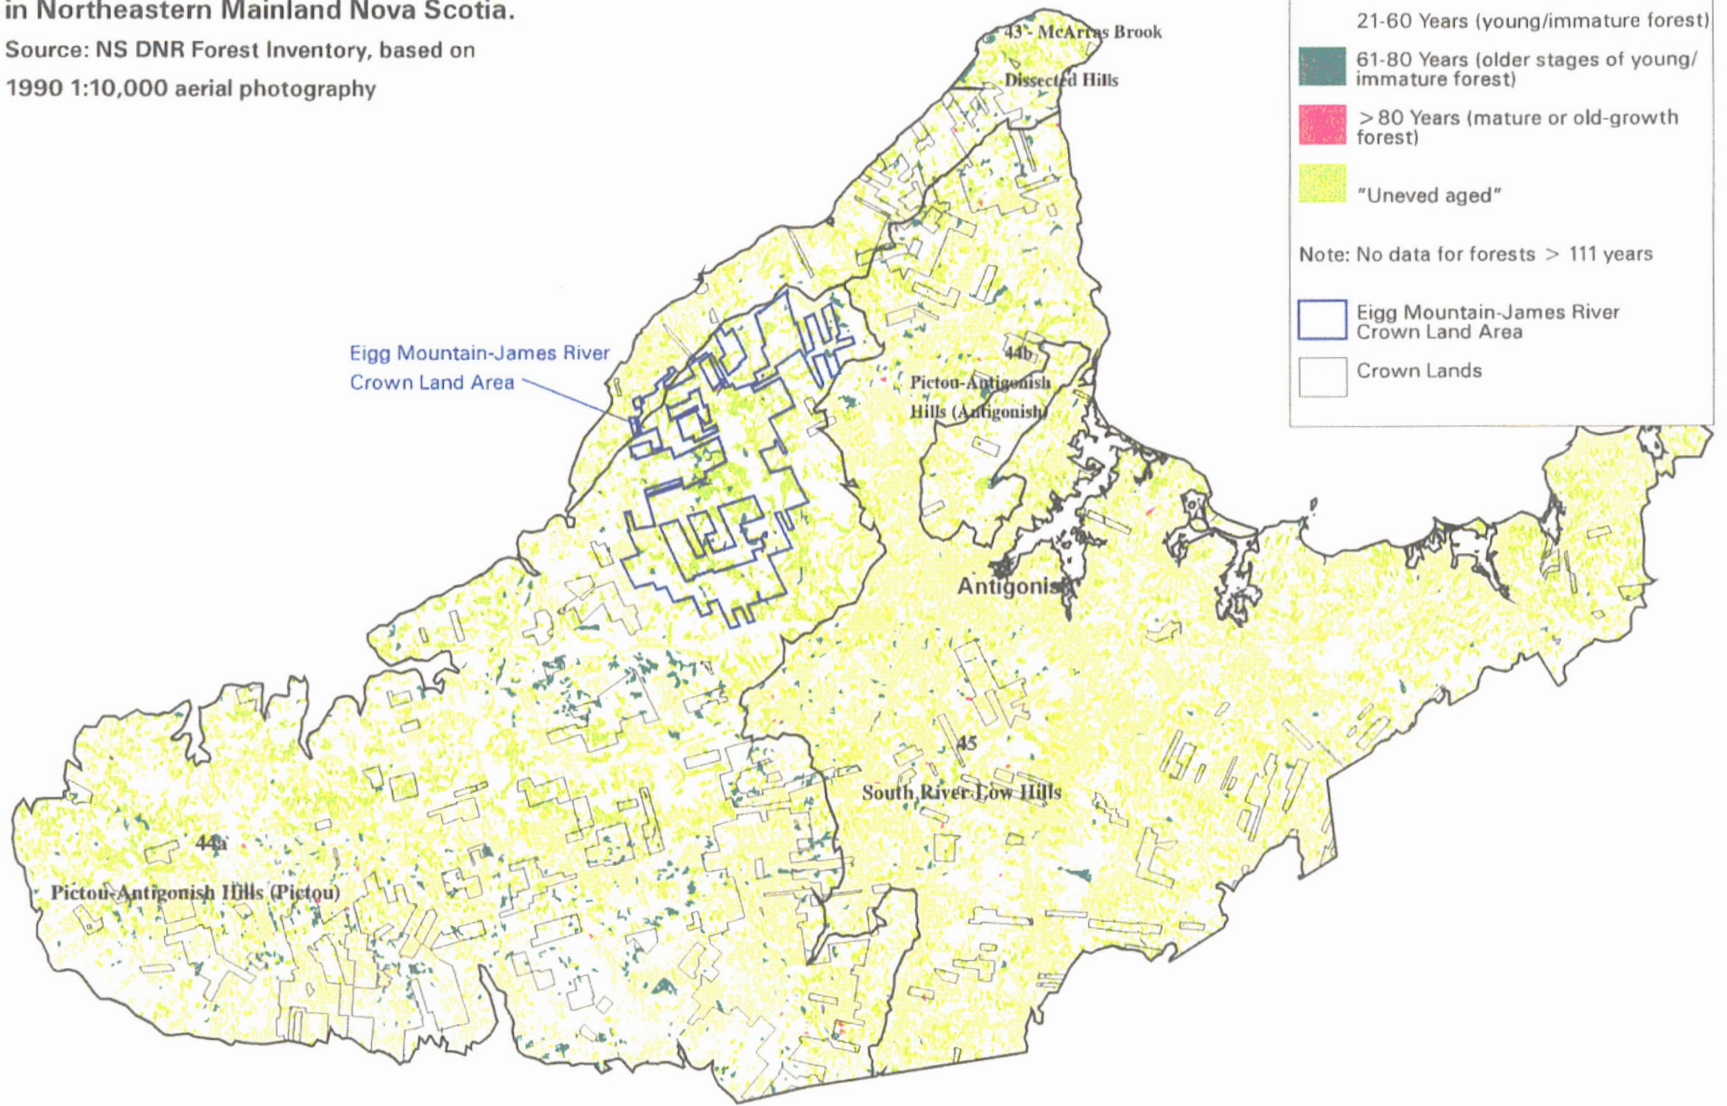

**Map 4. Forest Age Classes for Selected Landscapes in
in Northeastern Mainland Nova Scotia.**

Source: NS DNR Forest Inventory, based on
1990 1:10,000 aerial photography

SCALE 1:400,000