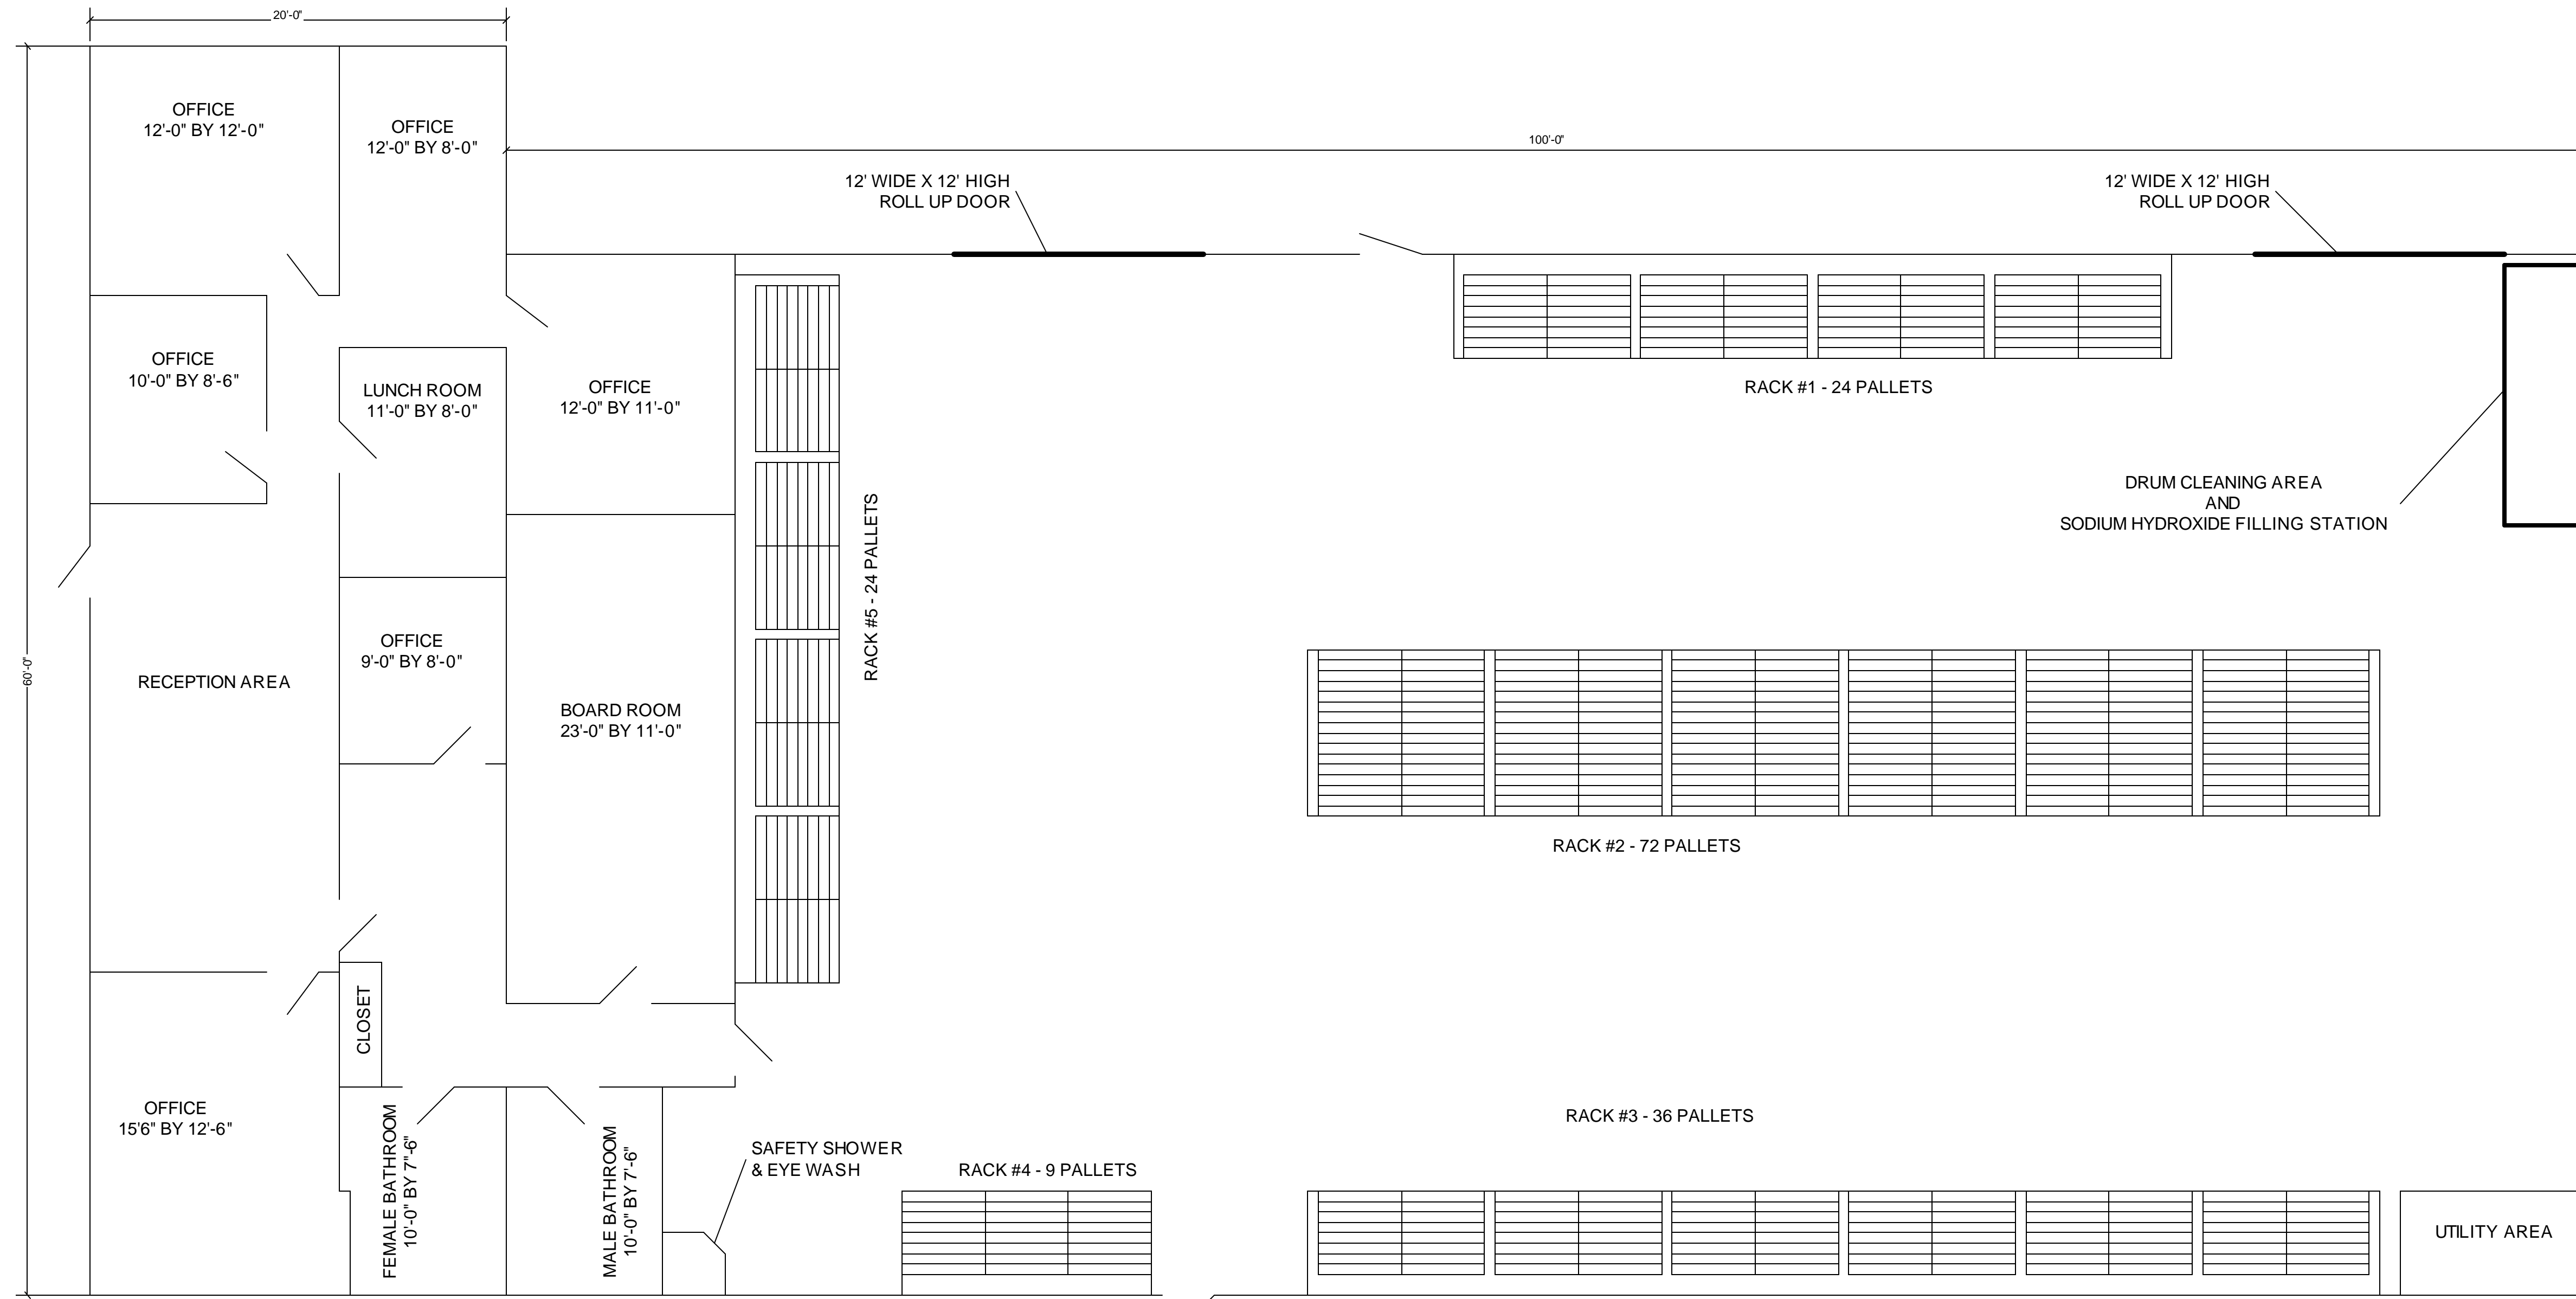

ALPHA CHEMICAL LIMITED
533 ROCKY LAKE DRIVE
WAVERLEY, NOVA SCOTIA

SCALE - 1" = 5'

ALPHA CHEMICAL LIMITED BEDFORD FACILITY
DRAWING: OFFICE & WAREHOUSE PLOT PLAN PROJECT: WAVERLEY PLANT REVISION: MAY 25, 2004 BY: P. RAWDING