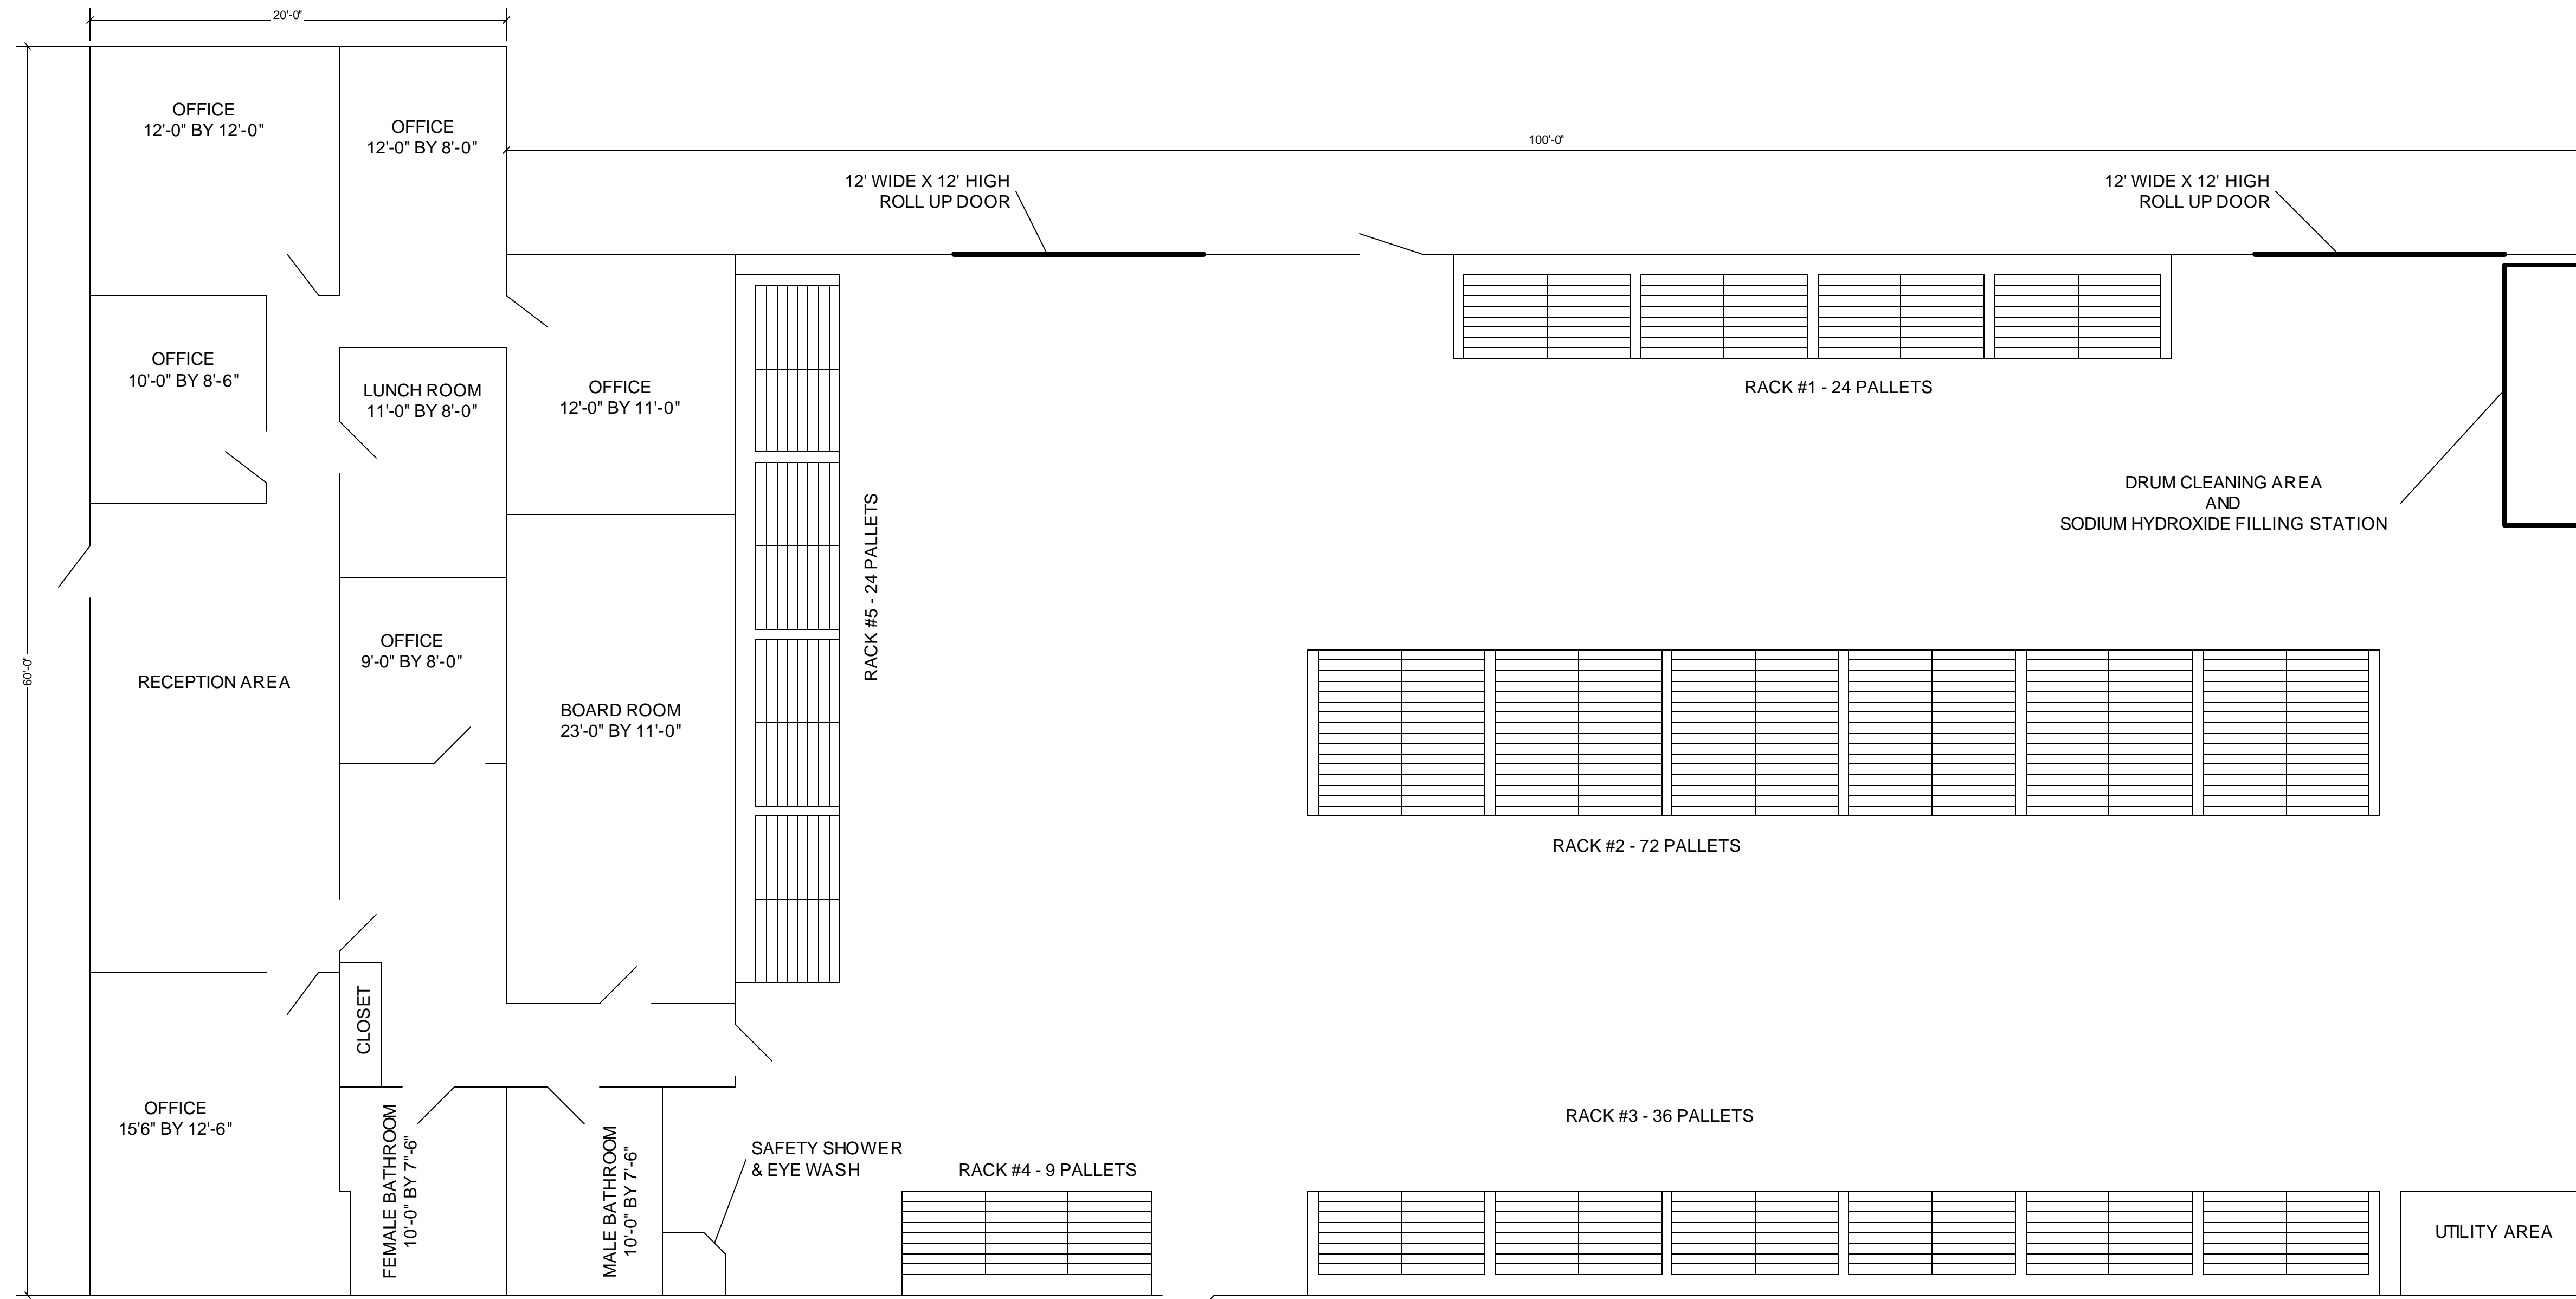

ALPHA CHEMICAL LIMITED  
 533 ROCKY LAKE DRIVE  
 WAVERLEY, NOVA SCOTIA

SCALE - 1" = 5'

ALPHA CHEMICAL LIMITED BEDFORD FACILITY
DRAWING: OFFICE & WAREHOUSE PLOT PLAN PROJECT: WAVERLEY PLANT REVISION: MAY 25, 2004 BY: P. RAWDING