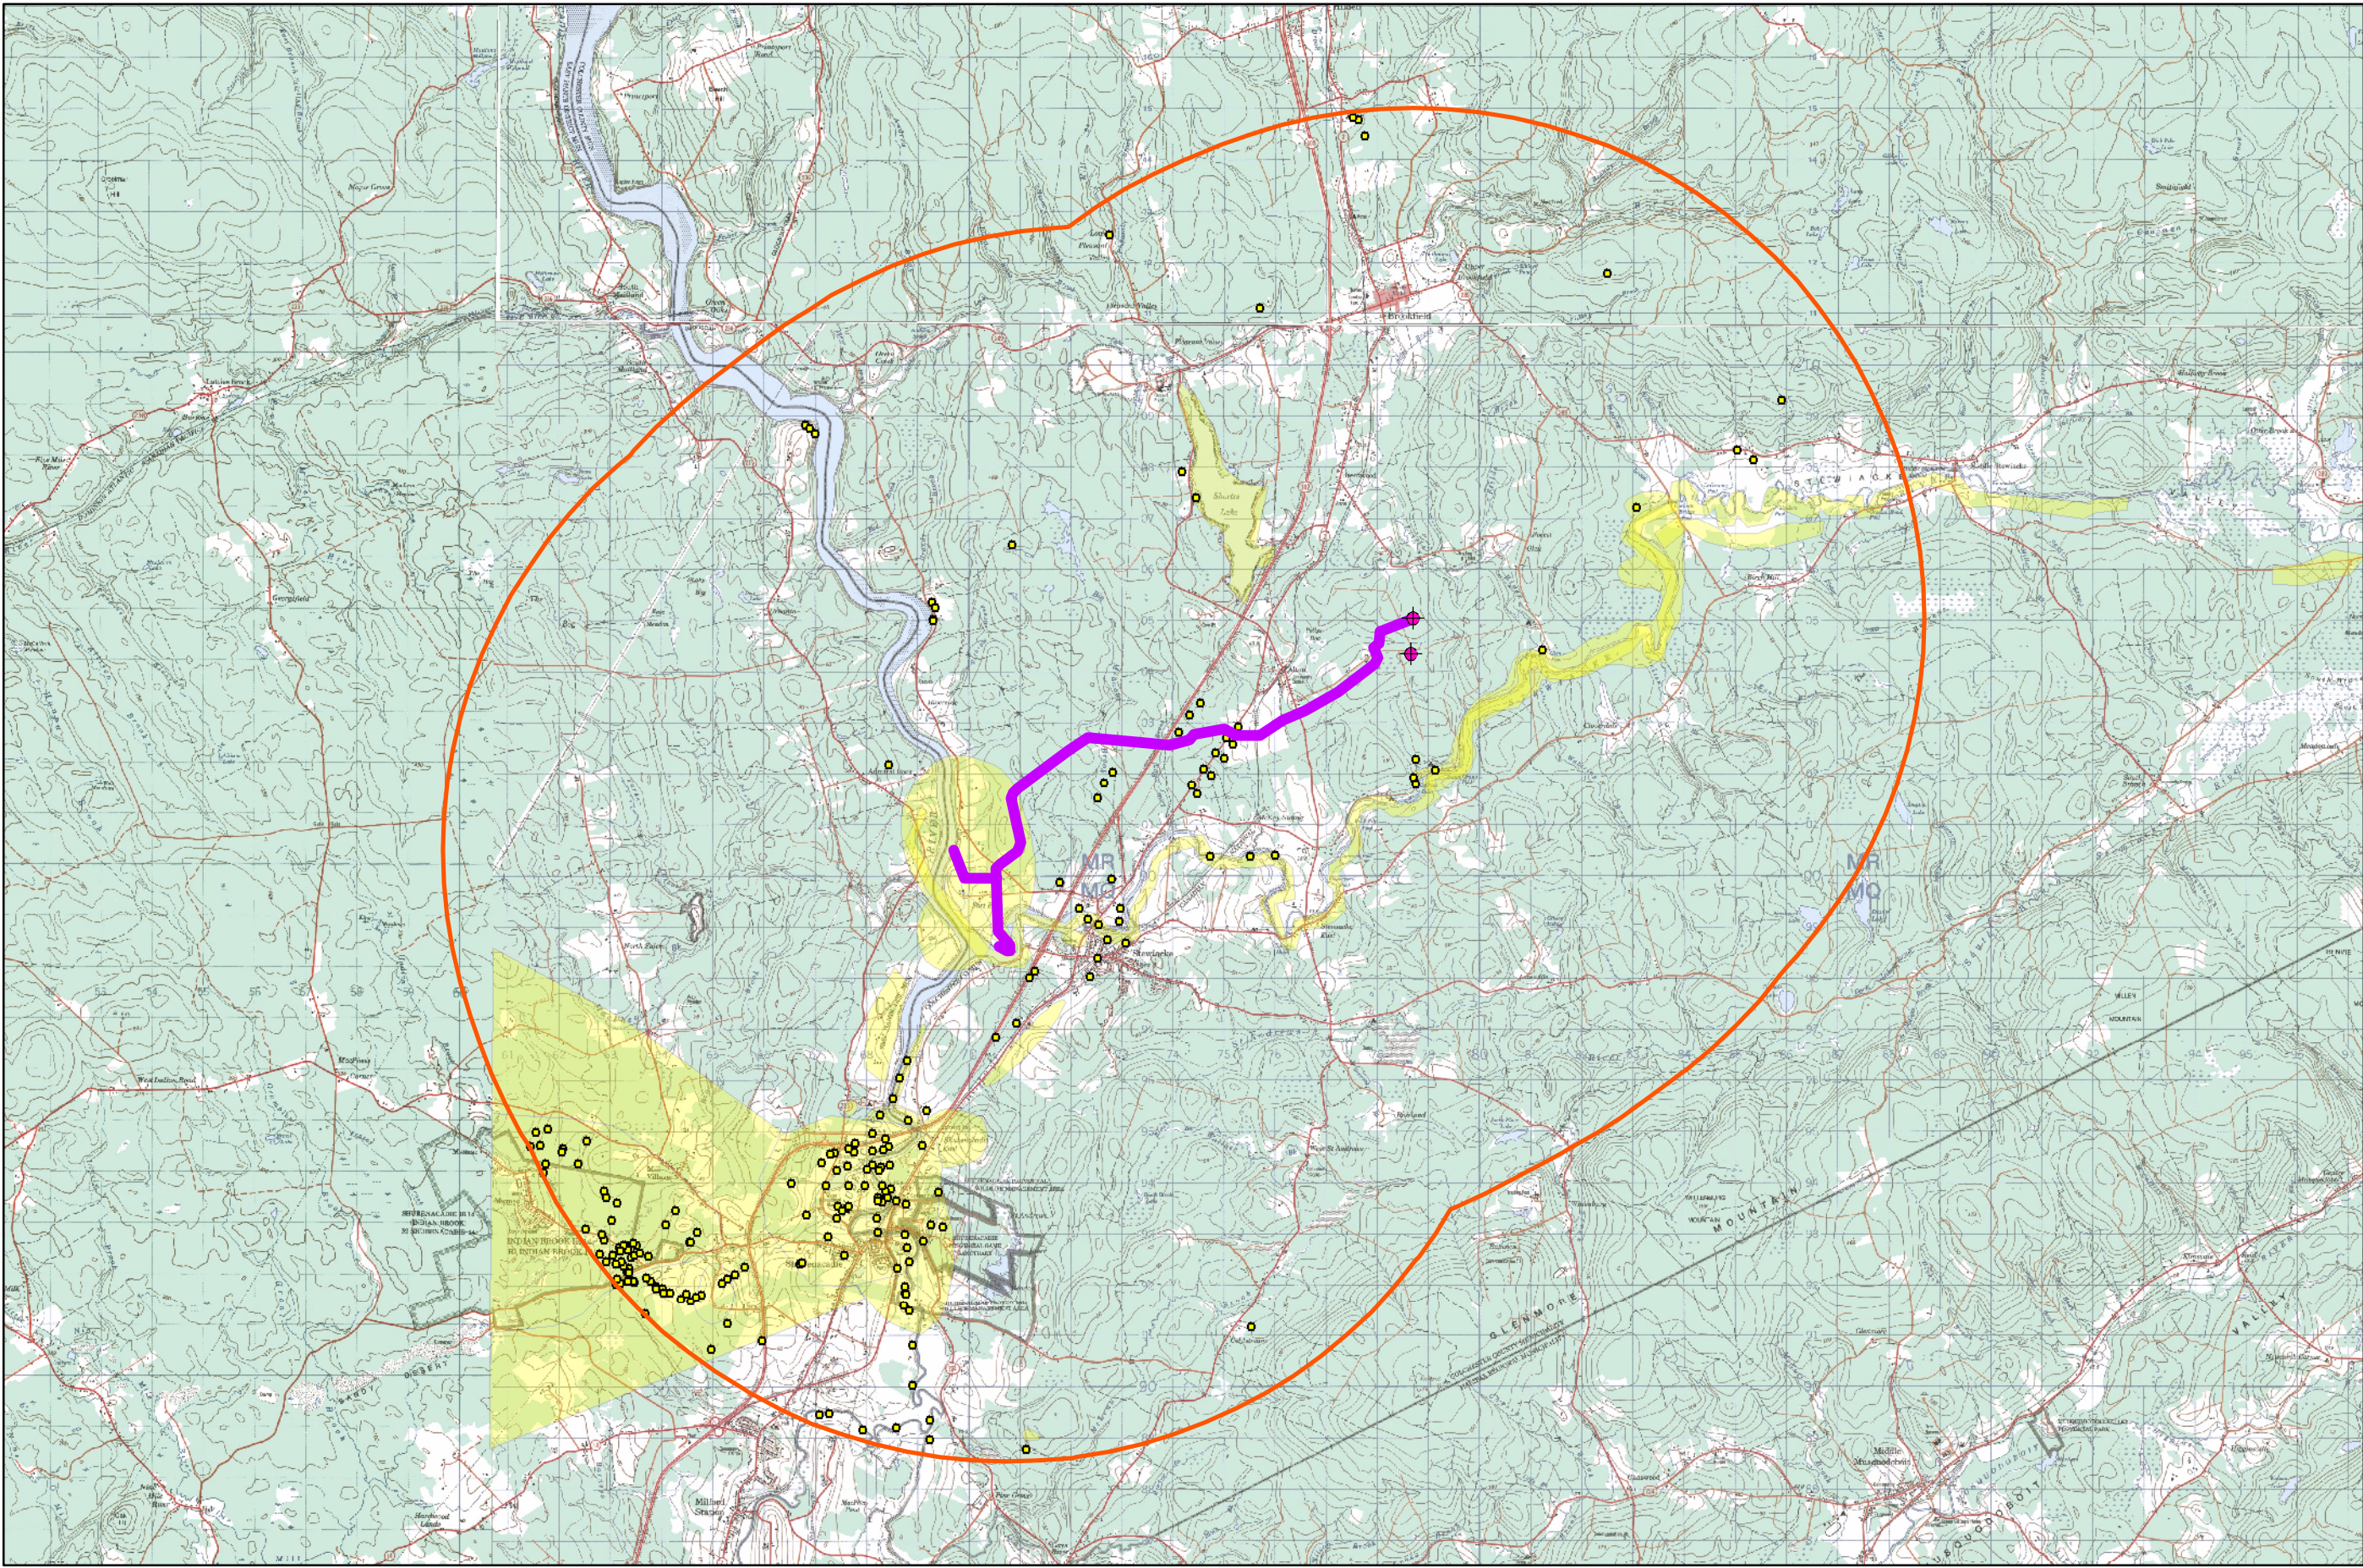

Schedule E

Mi'kmaq Land Occupation Sites and Areas

Mi'kmaq Land Occupation Sites and Areas

Legend

- Study Area
- Land Occupation Site
- Land Occupation Area
- Drill Location
- Proposed Pipeline

These sites and areas are graphical representations of current and historical data captured from traditional use interviews.

This map is considered a living document, and does not represent an absolute indication of Mi'kmaq ecological knowledge.

Scale 1:125,000