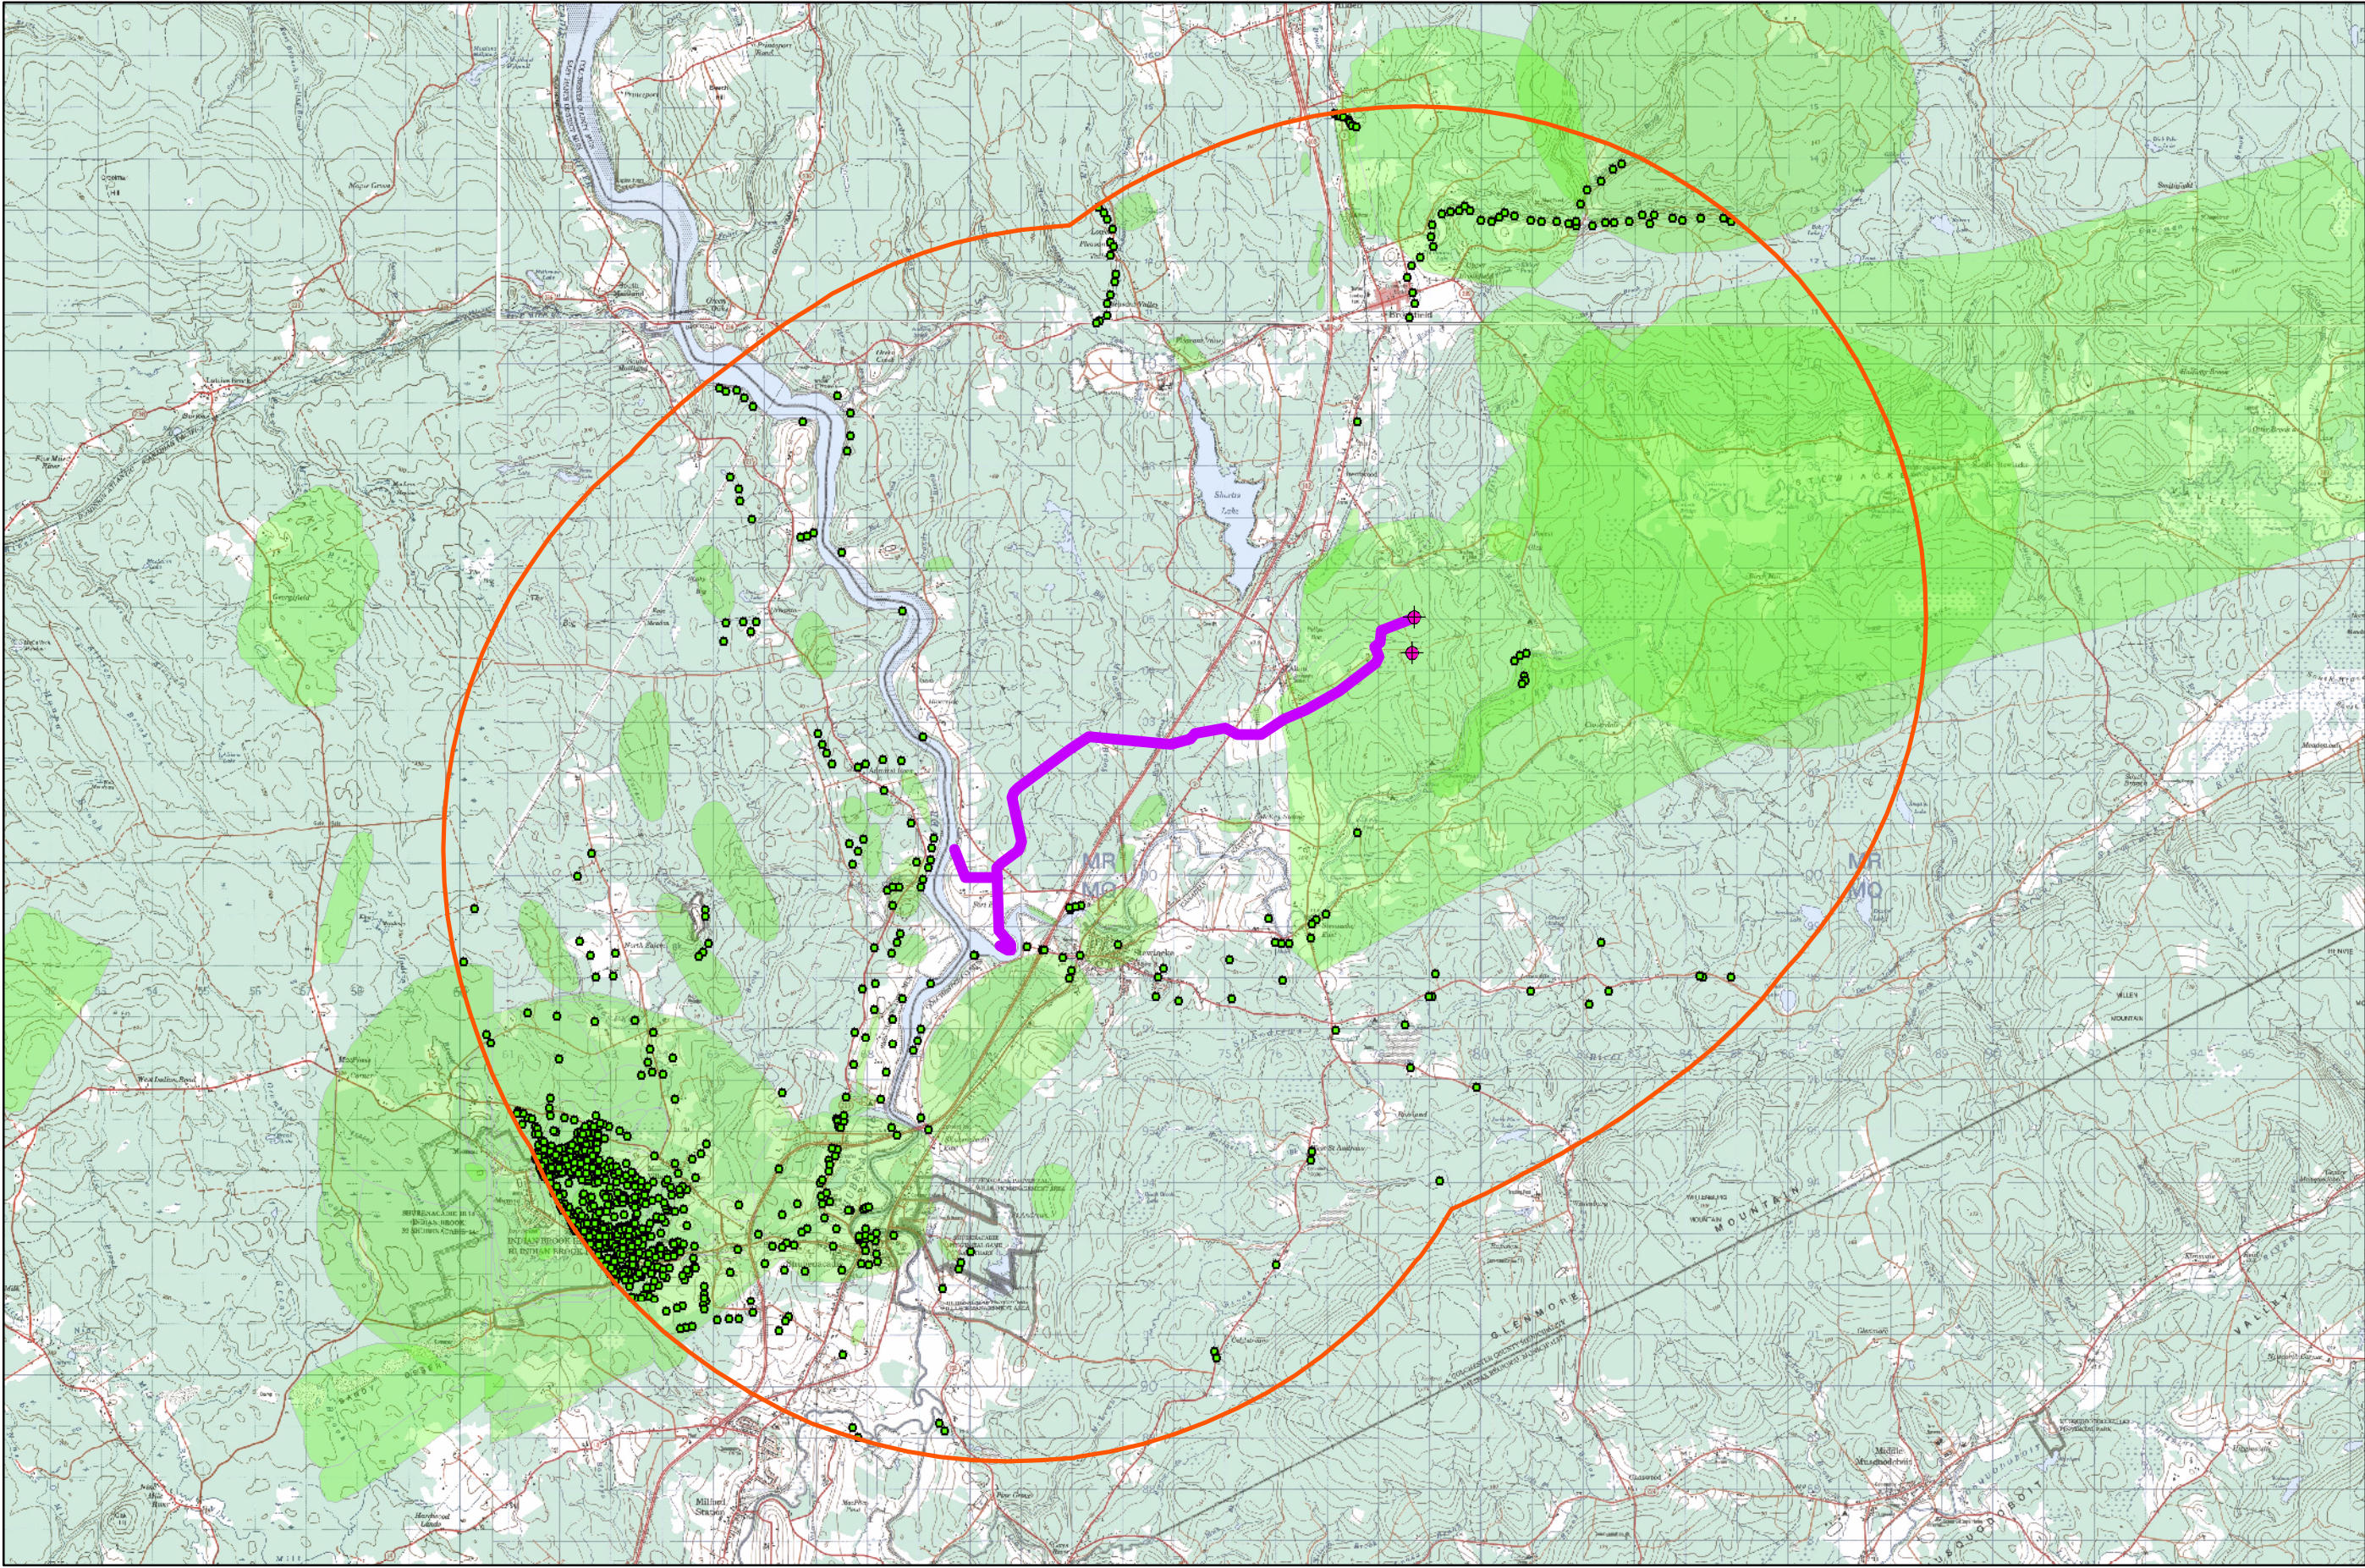

Mi'kmaq Plant Gathering Sites and Areas

Legend

- Study Area
- Plant Site
- Plant Area
- Drill Location
- Proposed Pipeline

These sites and areas are graphical representations of current and historical data captured from traditional use interviews.

This map is considered a living document, and does not represent an absolute indication of Mi'kmaq ecological knowledge.

Scale 1:125,000

Schedule E

Mi'kmaq Land Occupation Sites and Areas