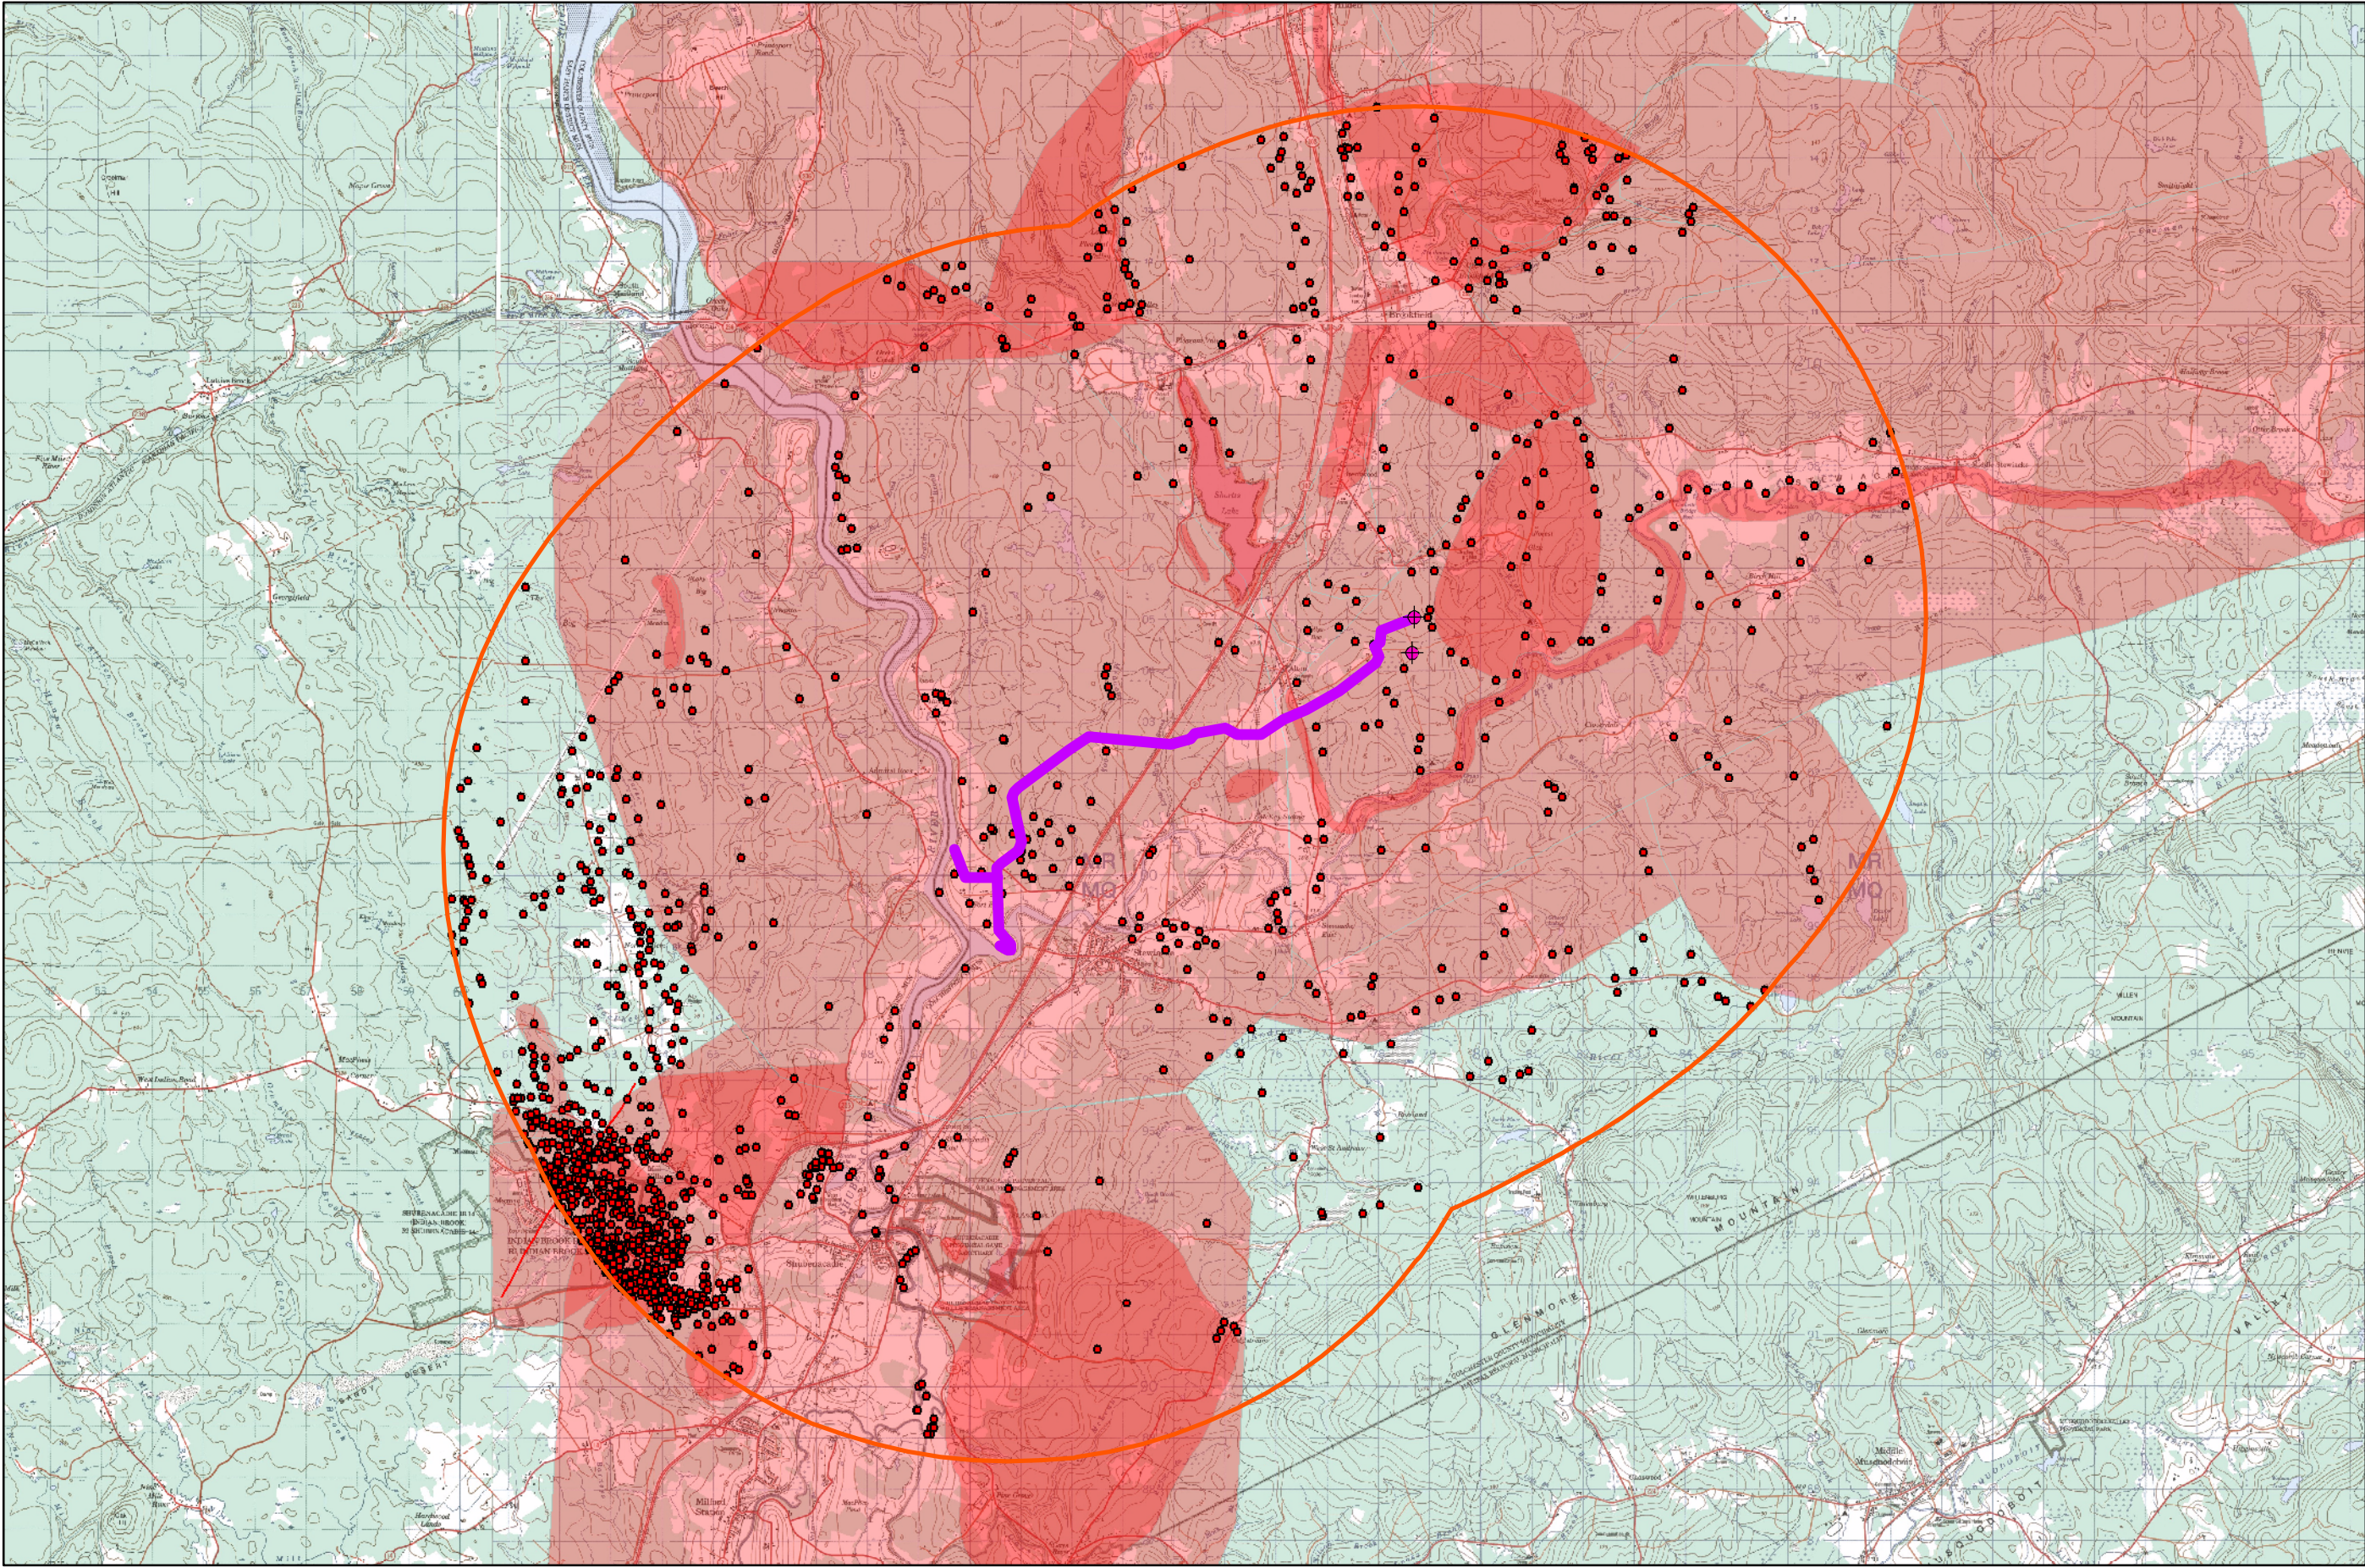

Schedule C

Mi'kmaq Hunting Sites and Areas

Mi'kmaq Hunting Sites and Areas

Legend

- Study Area
- Hunting Site
- Hunting Area
- Drill Location
- Proposed Pipeline

These sites and areas are graphical representations of current and historical data captured from traditional use interviews.

This map is considered a living document, and does not represent an absolute indication of Mi'kmaq ecological knowledge.

Scale 1:125,000