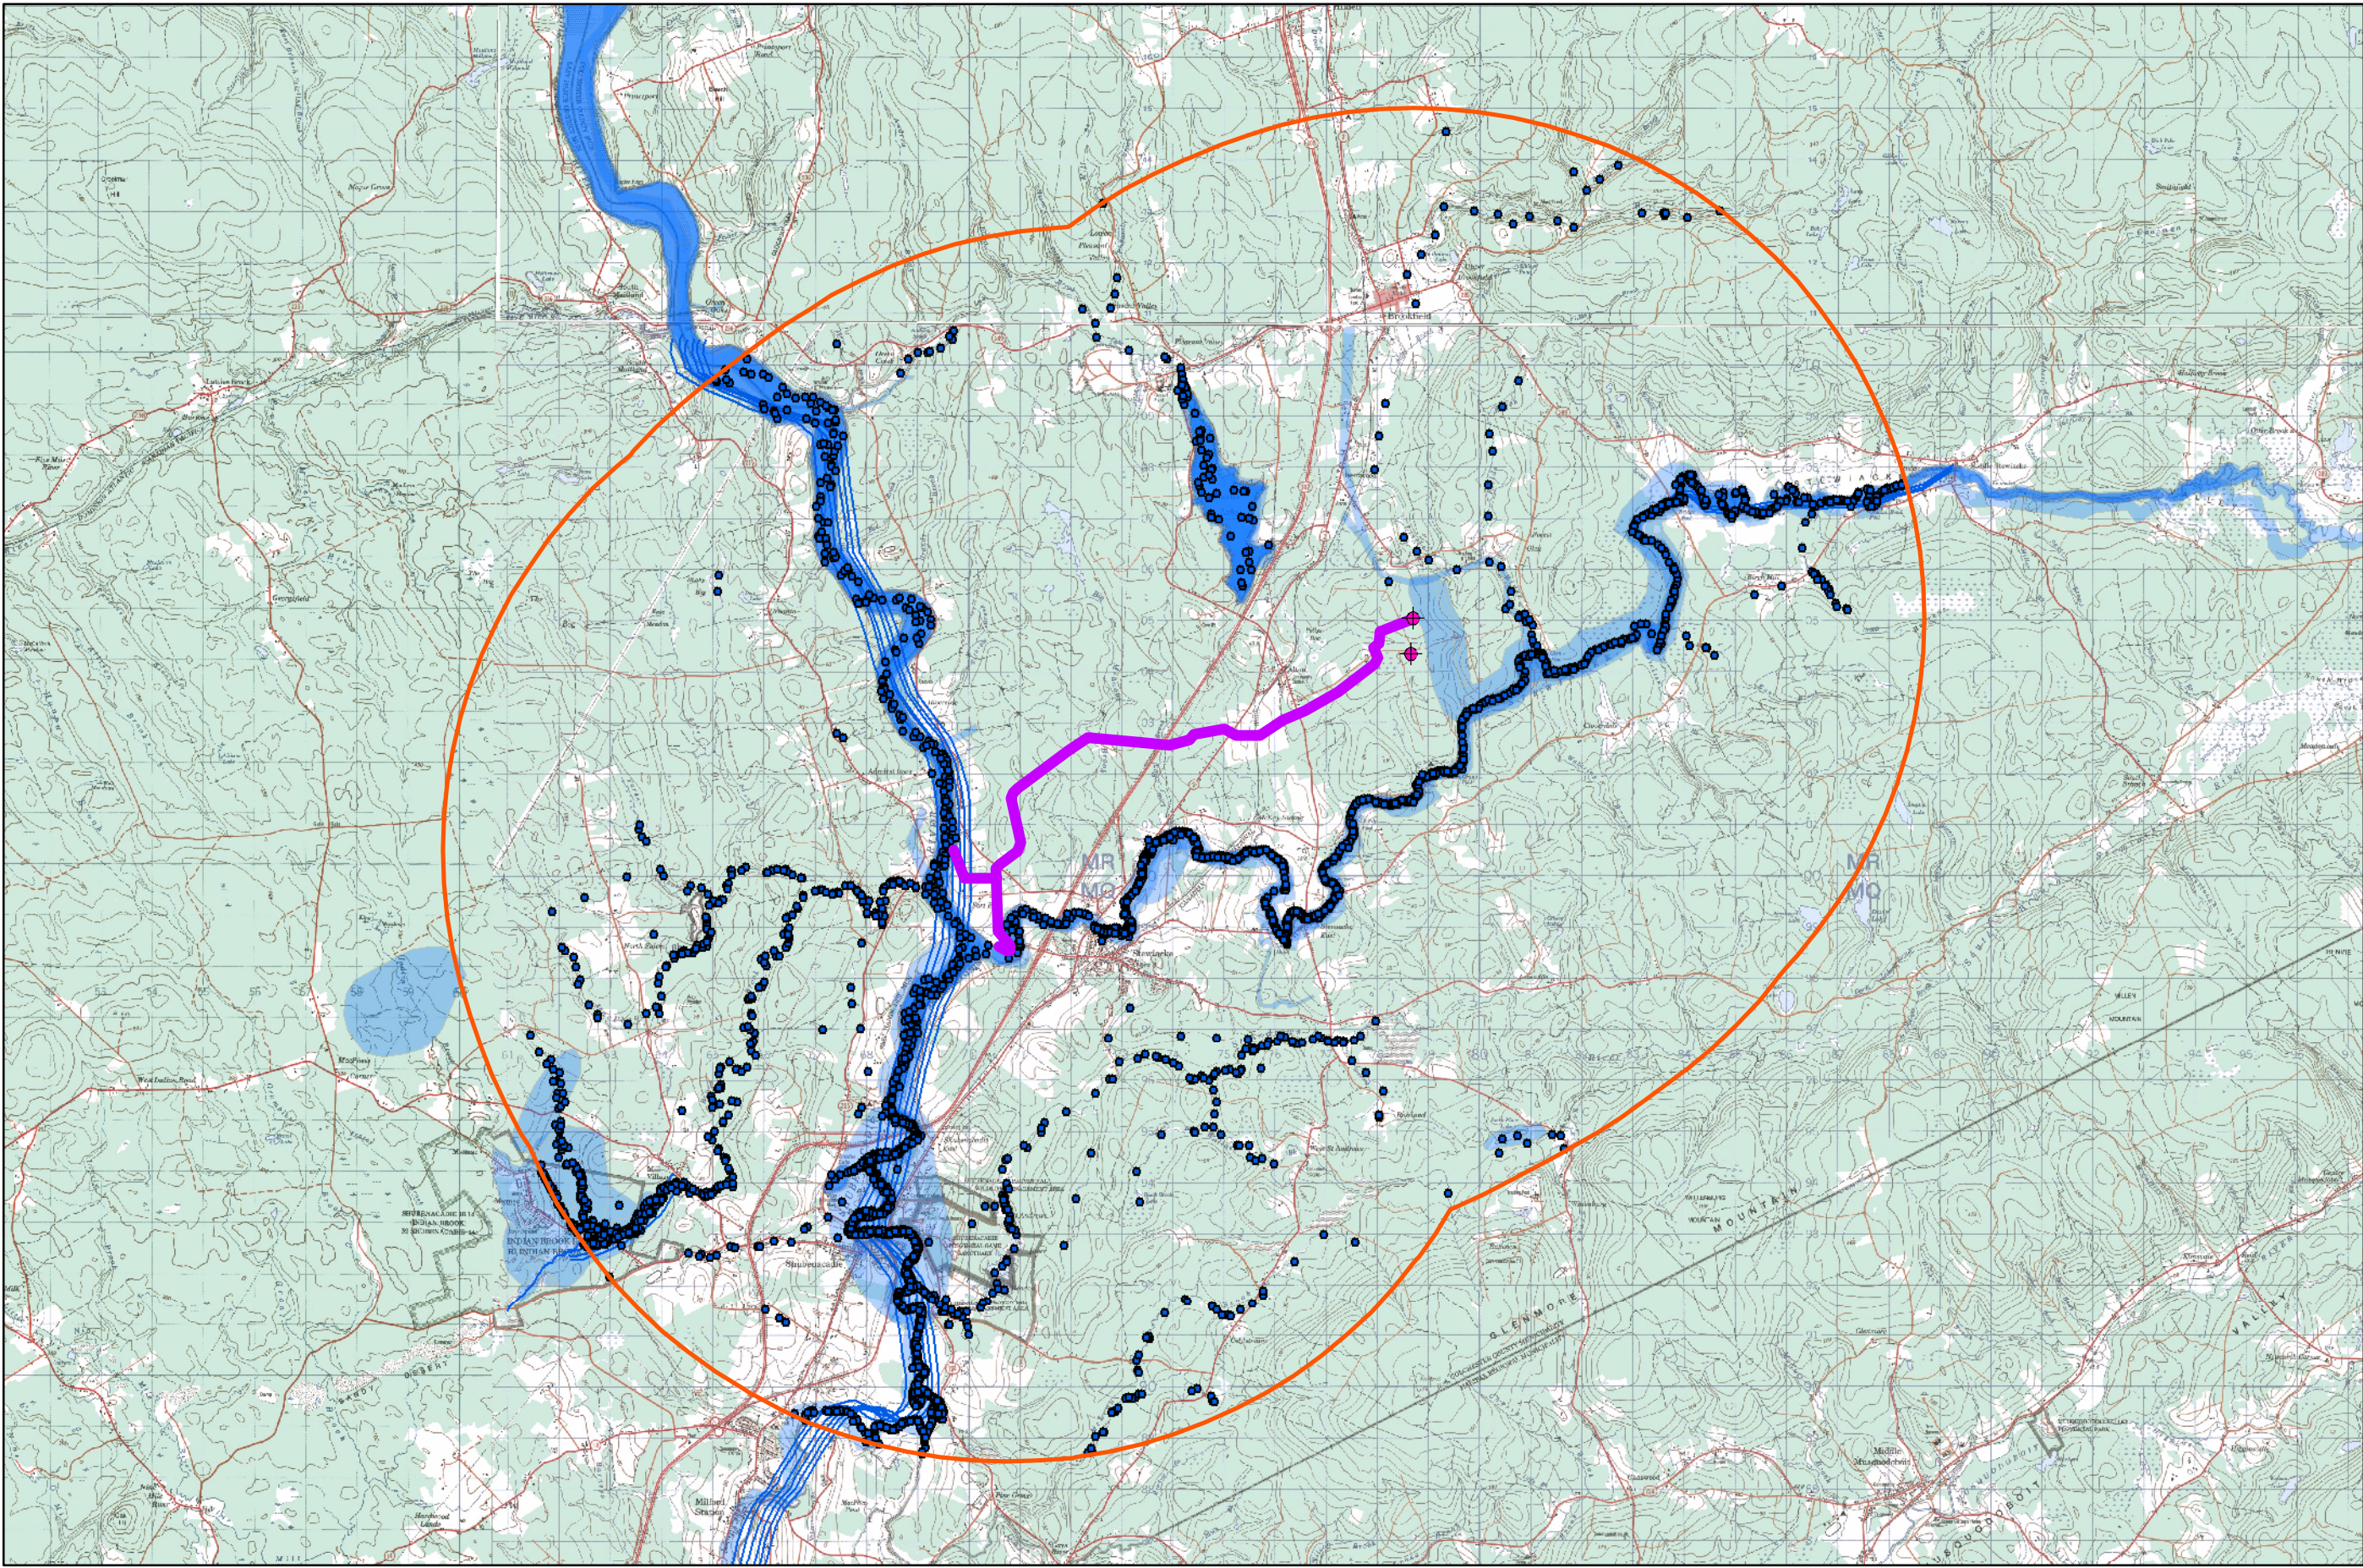

Mi'kmaq Fishing Sites and Areas

Legend

- Study Area
- Fishing Site
- Fishing Area
- Drill Location
- Proposed Pipeline

These sites and areas are graphical representations of current and historical data captured from traditional use interviews.

This map is considered a living document, and does not represent an absolute indication of Mi'kmaq ecological knowledge.

Scale 1:125,000

Schedule C

Mi'kmaq Hunting Sites and Areas