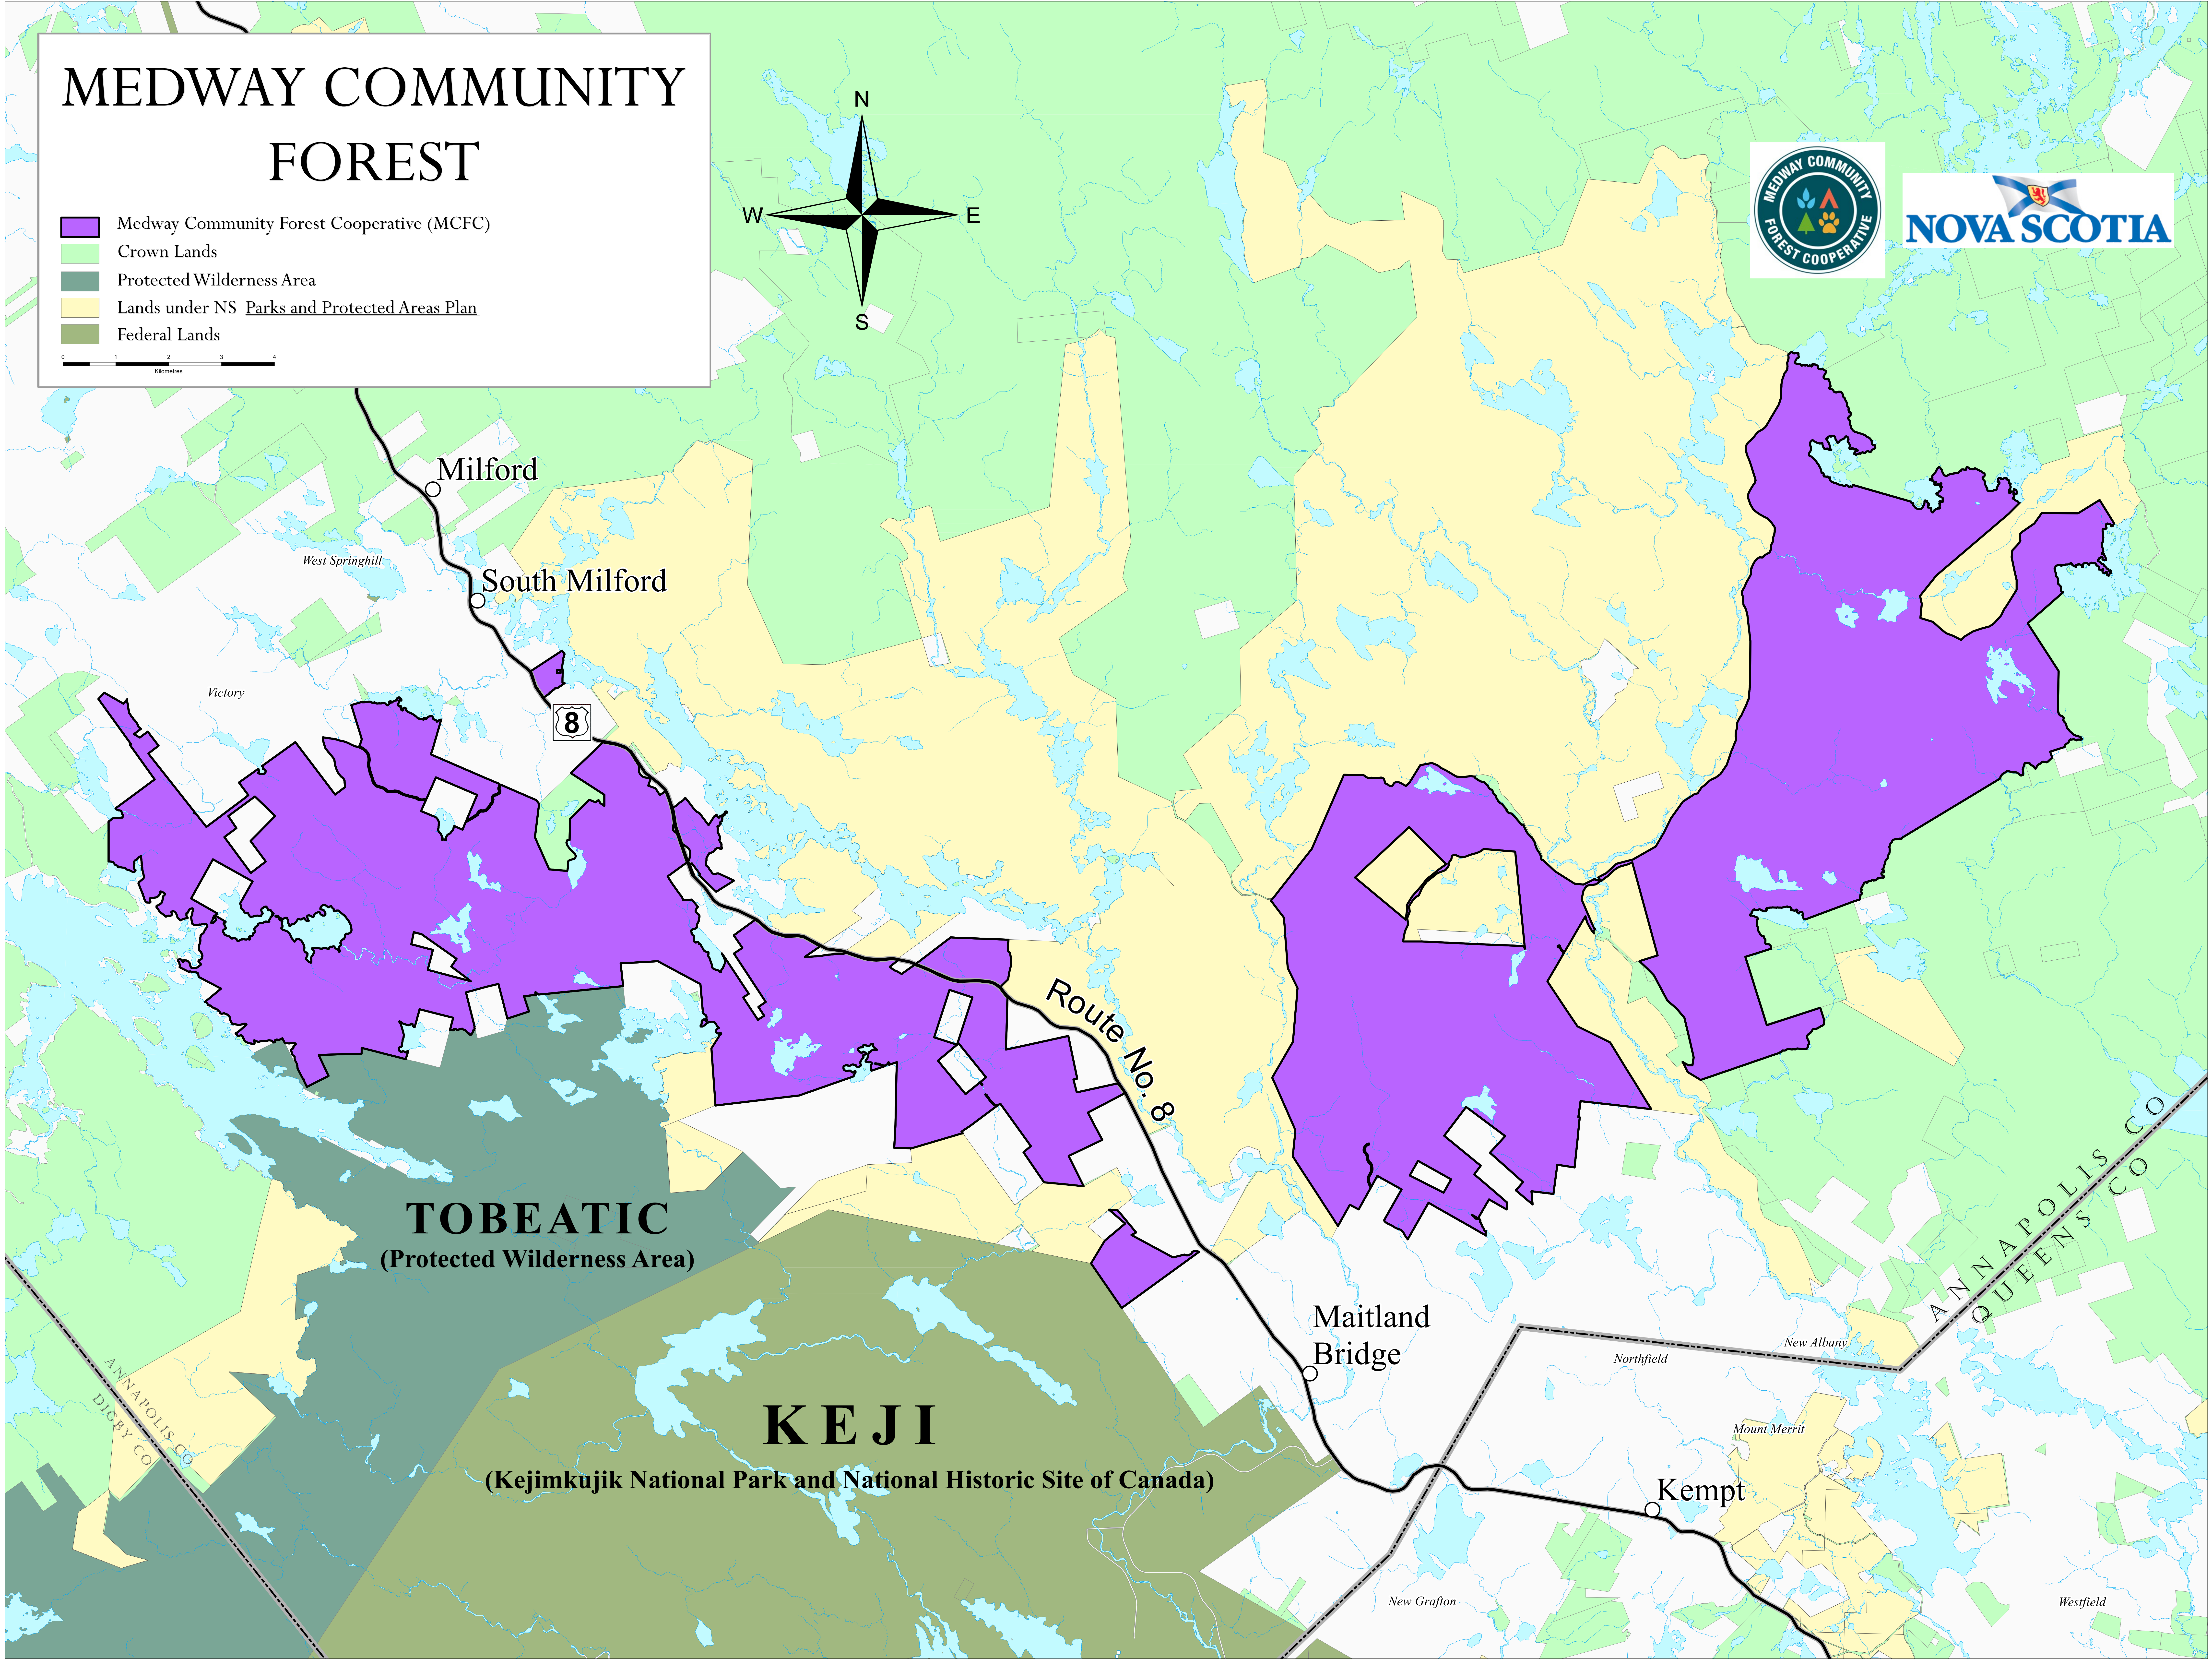

MEDWAY COMMUNITY FOREST

- Medway Community Forest Cooperative (MCFC)
- Crown Lands
- Protected Wilderness Area
- Lands under NS Parks and Protected Areas Plan
- Federal Lands

TOBEATIC
(Protected Wilderness Area)

KEJI
(Kejimikujik National Park and National Historic Site of Canada)

ANNAPOLIS CO
DIGBY CO

ANNAPOLIS CO
QUEENS CO

Milford

South Milford

8

Route No. 8

Maitland Bridge

Kempt

West Springhill

Victory

Northfield

New Albany

Mount Merrit

New Grafton

Westfield