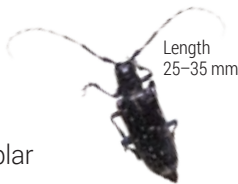

Asian longhorned beetle

- Native to Asia
- Found in Canada in 2003
- Eats birch, elm, maple, poplar

Length
25-35 mm