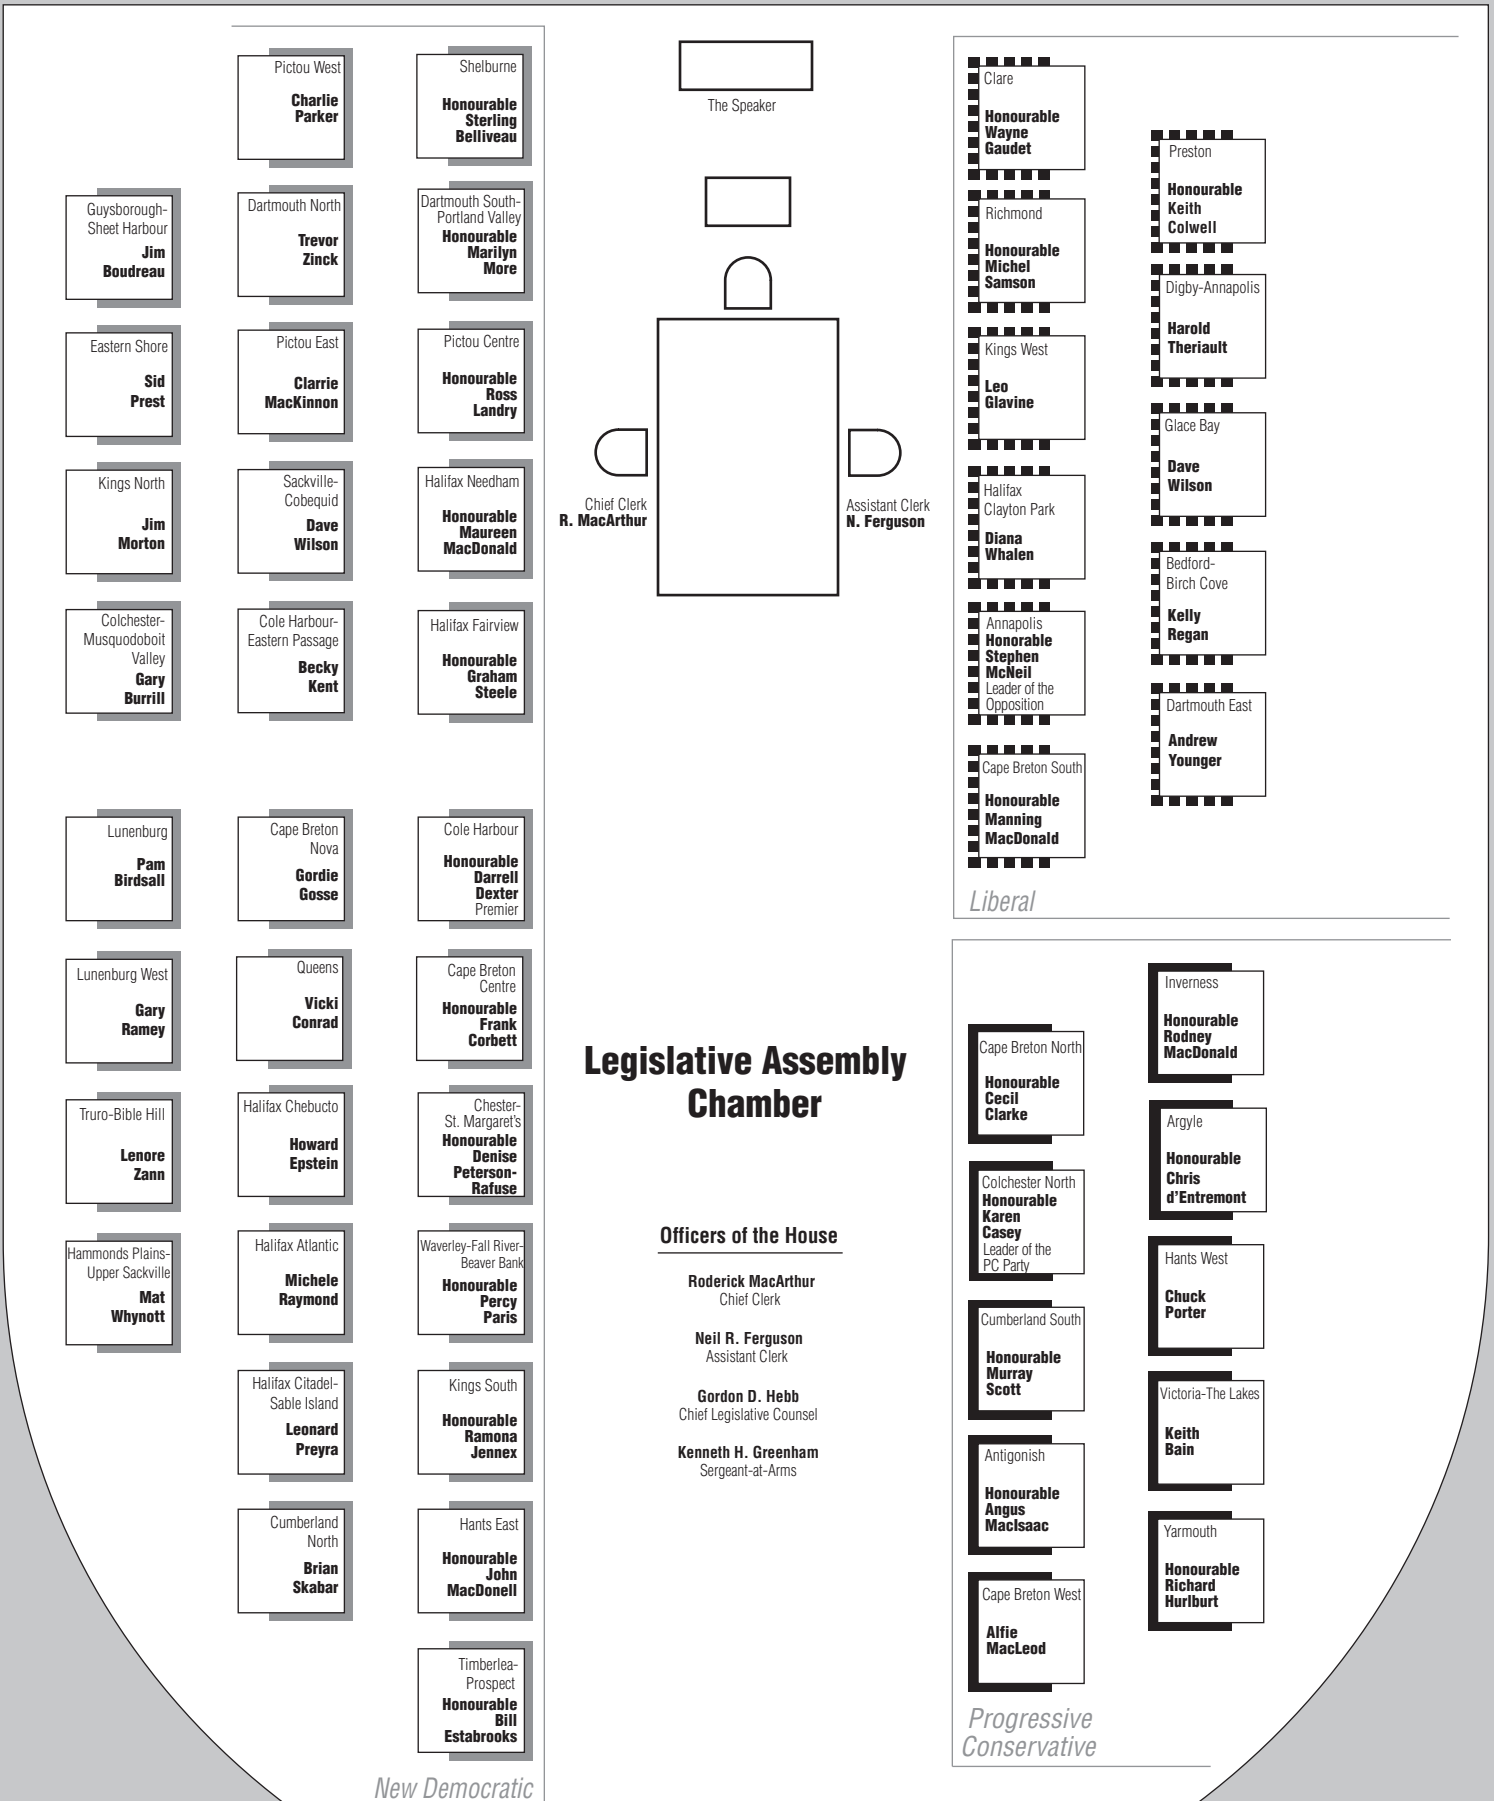

Seating Arrangements

of the Members in the Legislature

Party Standings

New Democratic – 31

Liberal – 11

Progressive Conservative – 10

Total – 52

New Democratic

Liberal

Progressive Conservative

New Democratic

Liberal

Progressive Conservative

Legislative Assembly Chamber

Officers of the House

Roderick MacArthur
Chief Clerk