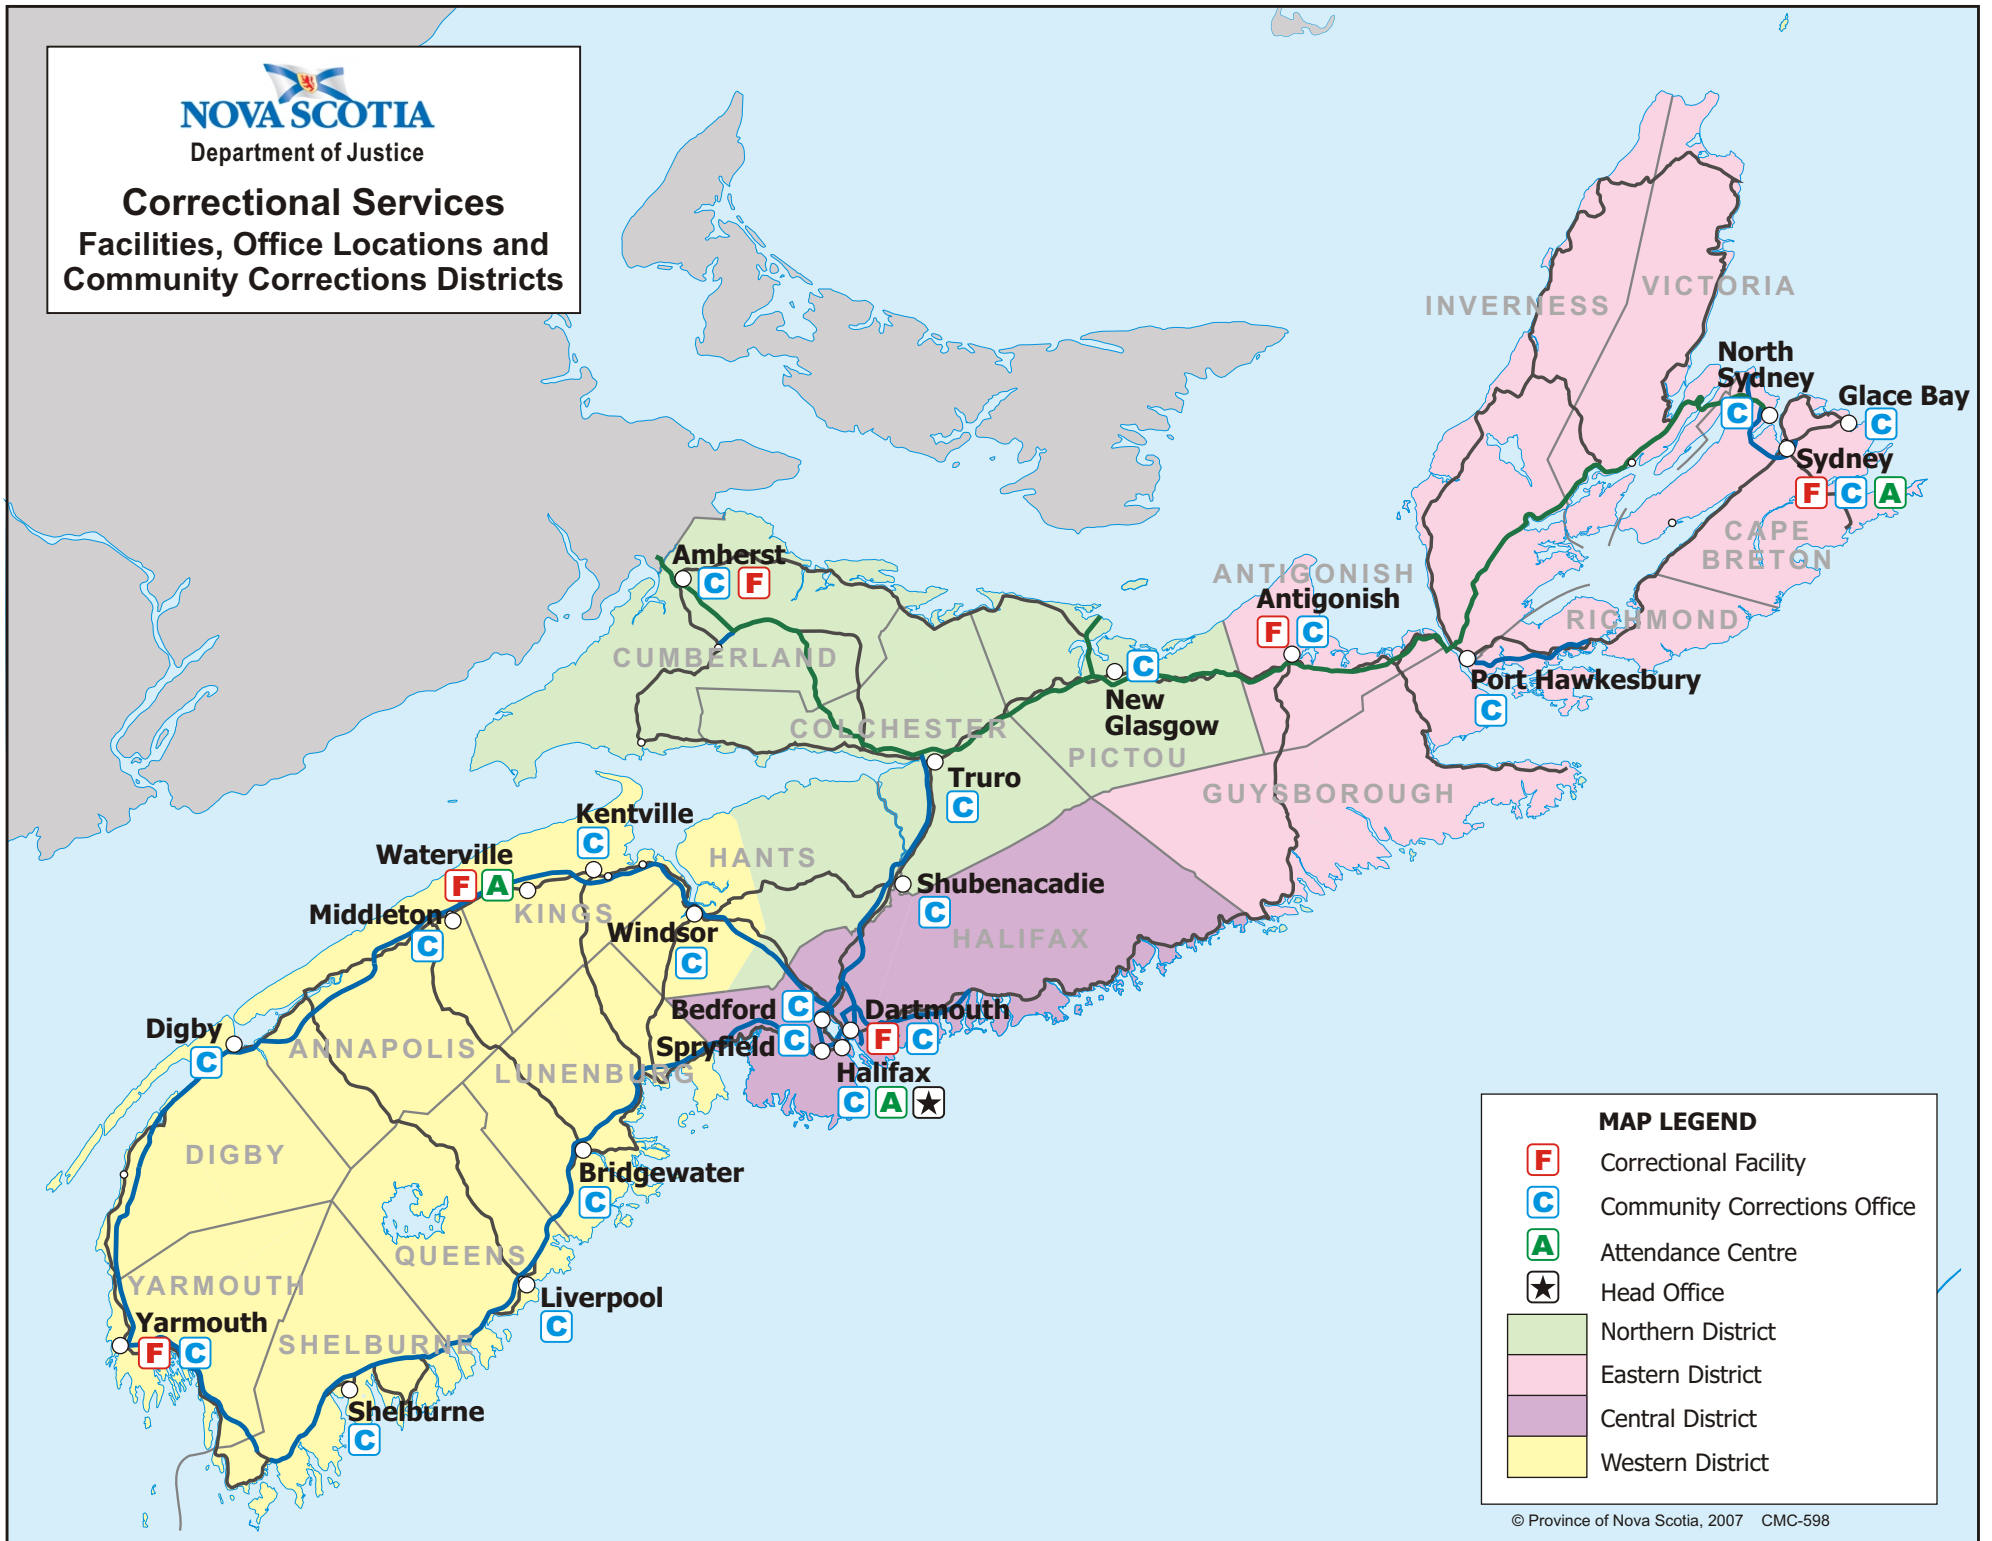

Correctional Services
Facilities, Office Locations and
Community Corrections Districts

MAP LEGEND

- F Correctional Facility
- C Community Corrections Office
- A Attendance Centre
- ★ Head Office
- Northern District
- Eastern District
- Central District
- Western District