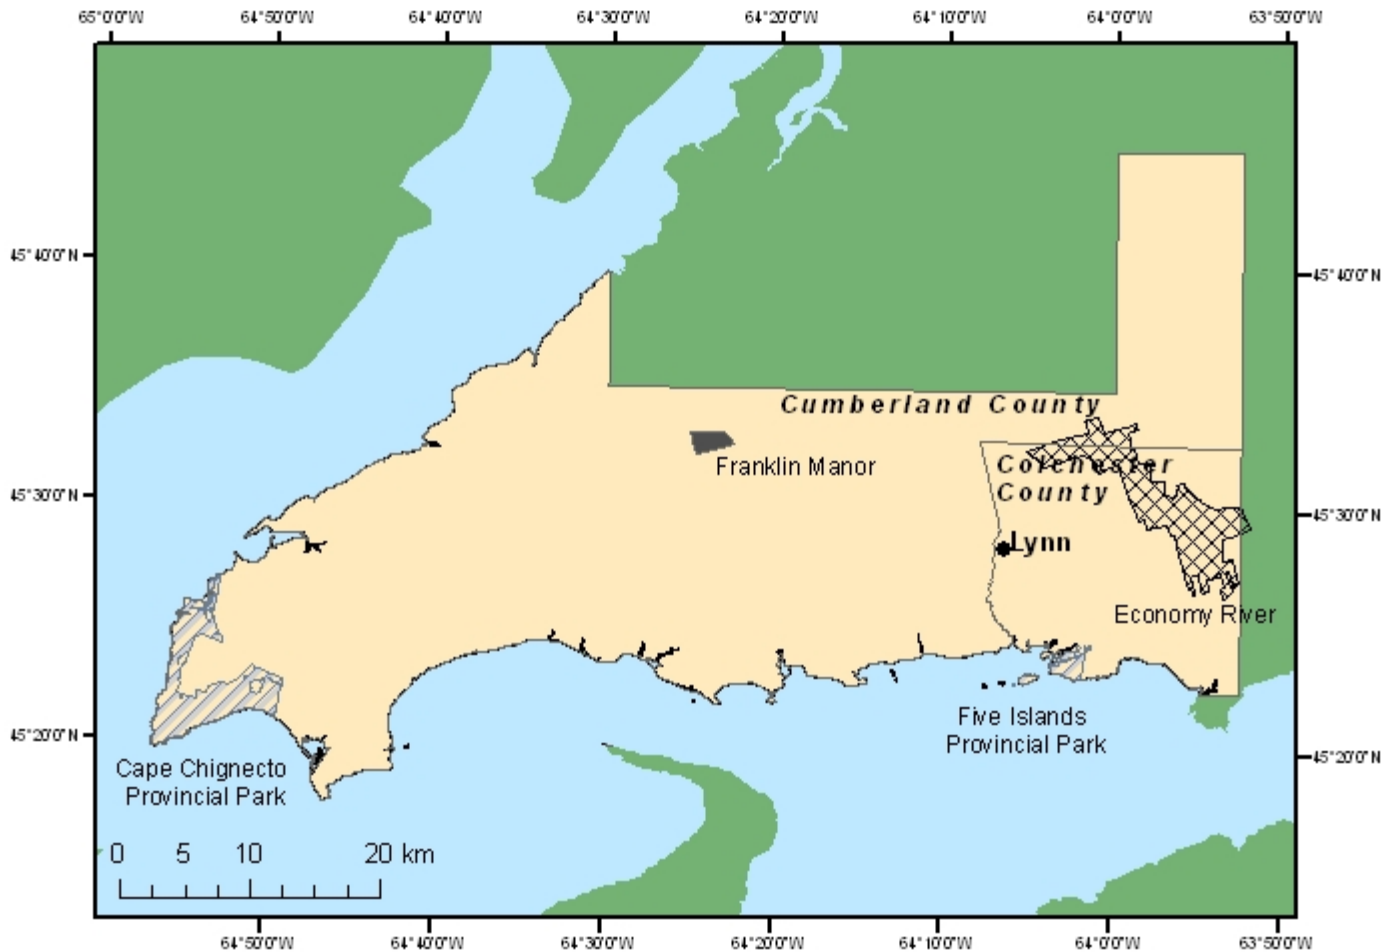

# Onshore Call For Exploration Proposals 08-2 Lynn Agreement Block

Onshore Call 08-2

**Some Major Excluded Areas**

Indian Reserve Lands

Provincial Parks

Wilderness Areas

This map is intended to be used for general purposes only. Please refer to the relevant documents of title for exact information.  
December 1, 2008 (SAS)  
Nova Scotia Department of Energy