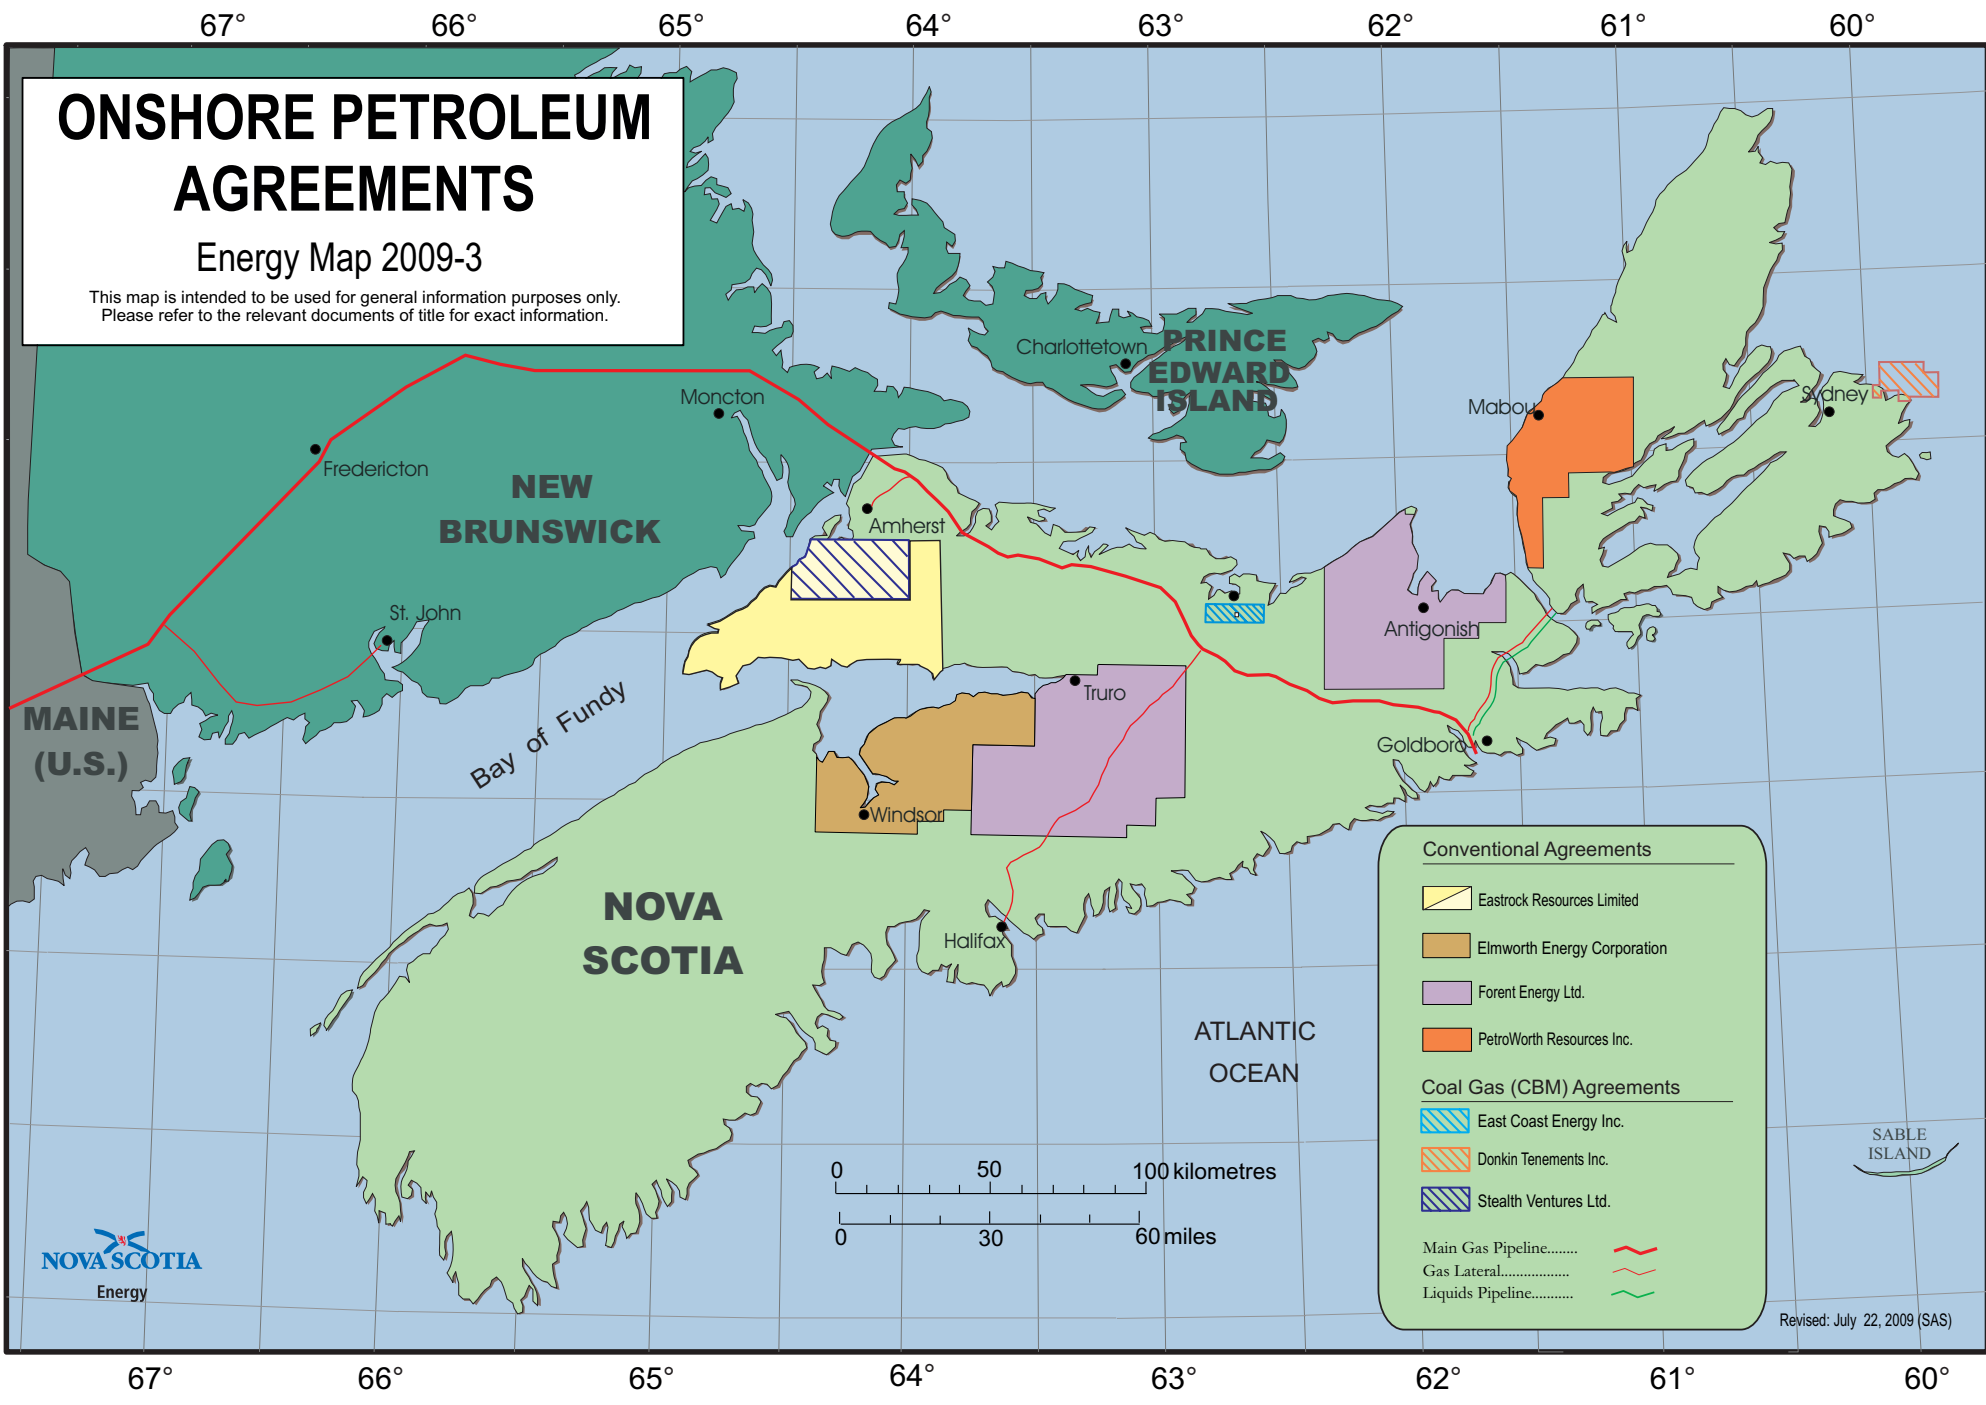

ONSHORE PETROLEUM AGREEMENTS

Energy Map 2009-3

This map is intended to be used for general information purposes only. Please refer to the relevant documents of title for exact information.

Revised: July 22, 2009 (SAS)